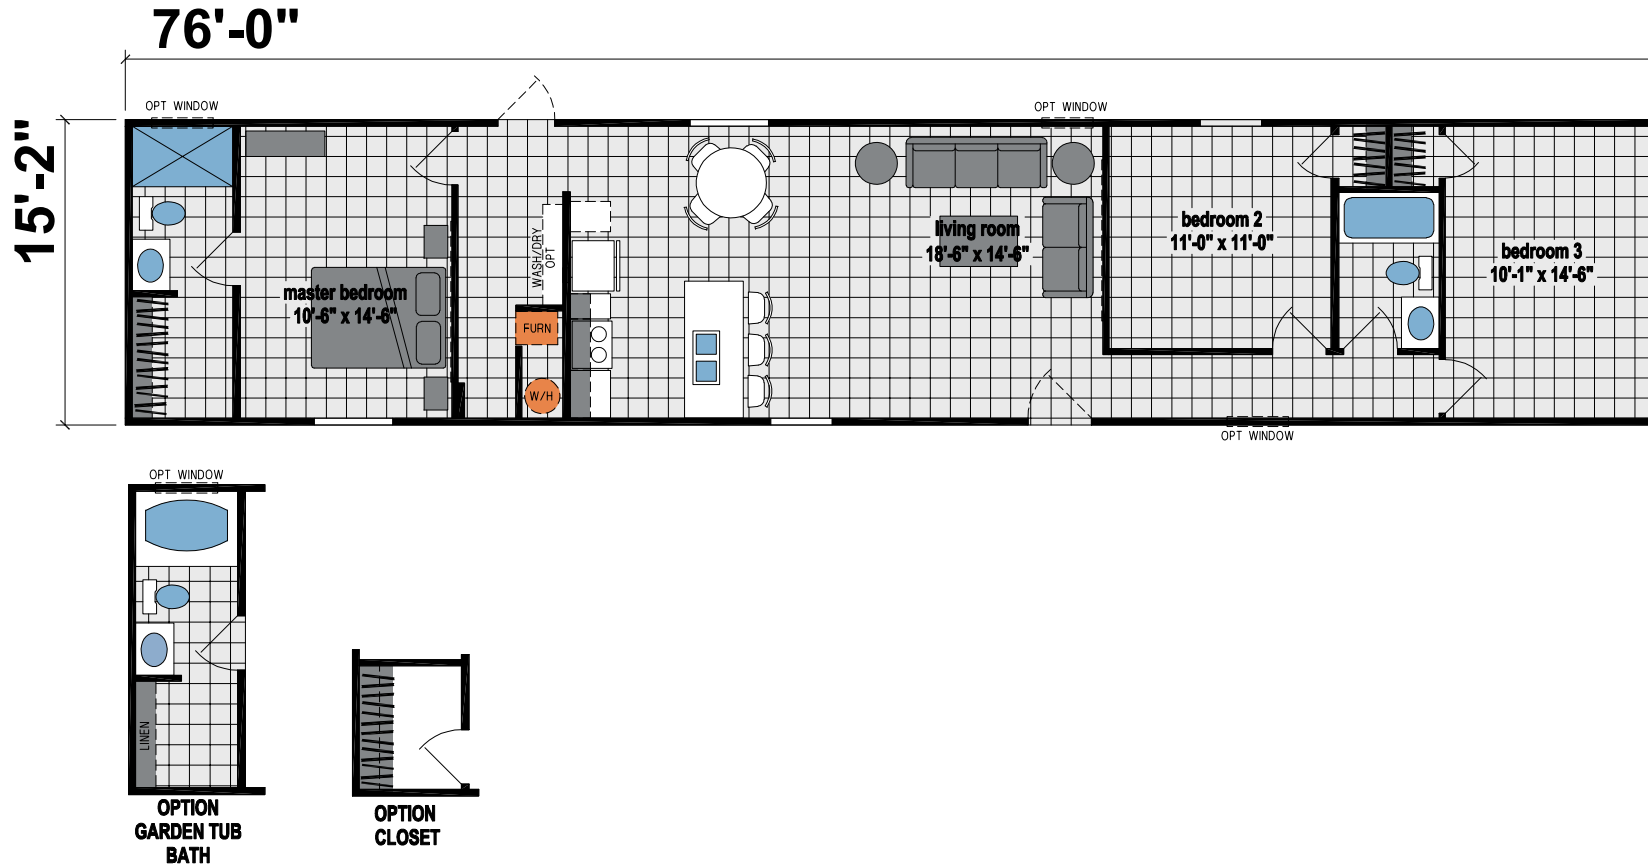

# Andale

Galaxy Series

1,153 SQ. FT. (Approximate) 3 Bedrooms, 2 Baths

CHAMPION  
HOMES CENTER

Last Updated: 8-16-23

**CHAMPION HOMES CENTER**  
315 W. Skyline Rd.  
Arkansas City, KS 67005

**FactoryHomes.com | 1-800-965-0347**