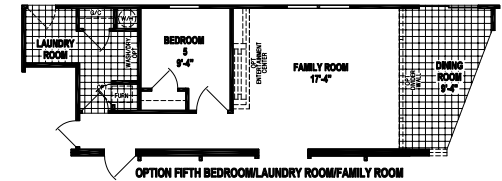

Beeson

Prairie Dune Series

2,280 SQ. FT. (Approximate) 4 Bedroom, 2 Bath

Last Updated: 10-21-20

FACTORY EXPO HOME CENTERS
315 W. Skyline Rd.
Arkansas City, KS 67005

FactoryHomes.com | 1-800-965-0347

IMPORTANT: Alta Cima Corp reserves the right to modify, cancel or substitute products or features of this event at any time without prior notice or obligation. Pictures and other promotional materials are representative and may depict or contain floor plans, square footages, elevations, options, upgrades, extra design features, decorations, floor coverings, specialty light fixtures, custom paint and wall coverings, window treatments, landscaping, sound and alarm systems, furnishings, appliances, and other designer/decorator features and amenities that are not included as part of the home and/or may not be available at all locations. Home, pricing and community information is subject to change, and homes to prior sale, at any time without notice or obligation. ©2020 Alta Cima Corp. All rights reserved.