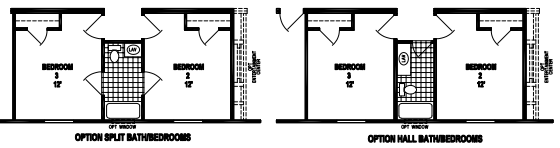

Beeson

Prairie Dune Series

2,280 SQ. FT. (Approximate) 4 Bedroom, 2 Bath

Last Updated: 10-21-20

FACTORY EXPO HOME CENTERS
315 W. Skyline Rd.
Arkansas City, KS 67005

FactoryHomes.com | 1-800-965-0347

IMPORTANT: Alta Cima Corp reserves the right to modify, cancel or substitute products or features of this event at any time without prior notice or obligation. Pictures and other promotional materials are representative and may depict or contain floor plans, square footages, elevations, options, upgrades, extra design features, decorations, floor coverings, specialty light fixtures, custom paint and wall coverings, window treatments, landscaping, sound and alarm systems, furnishings, appliances, and other designer/decorator features and amenities that are not included as part of the home and/or may not be available at all locations. Home, pricing and community information is subject to change, and homes to prior sale, at any time without notice or obligation. ©2020 Alta Cima Corp. All rights reserved.