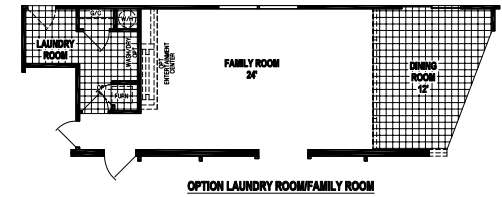

Beeson

Prairie Dune Series

2,280 SQ. FT. (Approximate) 4 Bedroom, 2 Bath

Last Updated: 10-21-20

FACTORY EXPO HOME CENTERS
315 W. Skyline Rd.
Arkansas City, KS 67005

FactoryHomes.com | 1-800-965-0347

IMPORTANT: Alta Cima Corp reserves the right to modify, cancel or substitute products or features of this event at any time without prior notice or obligation. Pictures and other promotional materials are representative and may depict or contain floor plans, square footages, elevations, options, upgrades, extra design features, decorations, floor coverings, specialty light fixtures, custom paint and wall coverings, window treatments, landscaping, sound and alarm systems, furnishings, appliances, and other designer/decorator features and amenities that are not included as part of the home and/or may not be available at all locations. Home, pricing and community information is subject to change, and homes to prior sale, at any time without notice or obligation. ©2020 Alta Cima Corp. All rights reserved.