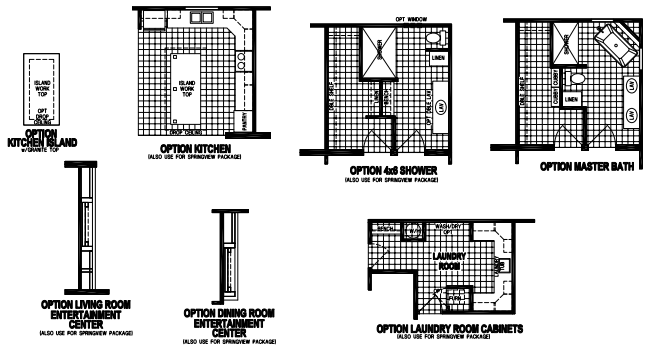

Beeson

Prairie Dune Series

2,280 SQ. FT. (Approximate) 4 Bedroom, 2 Bath

Last Updated: 10-21-20

FACTORY EXPO HOME CENTERS
315 W. Skyline Rd.
Arkansas City, KS 67005

FactoryHomes.com | 1-800-965-0347

IMPORTANT: Alta Cima Corp reserves the right to modify, cancel or substitute products or features of this event at any time without prior notice or obligation. Pictures and other promotional materials are representative and may depict or contain floor plans, square footages, elevations, options, upgrades, extra design features, decorations, floor coverings, specialty light fixtures, custom paint and wall coverings, window treatments, landscaping, sound and alarm systems, furnishings, appliances, and other designer/decorator features and amenities that are not included as part of the home and/or may not be available at all locations. Home, pricing and community information is subject to change, and homes to prior sale, at any time without notice or obligation. ©2020 Alta Cima Corp. All rights reserved.