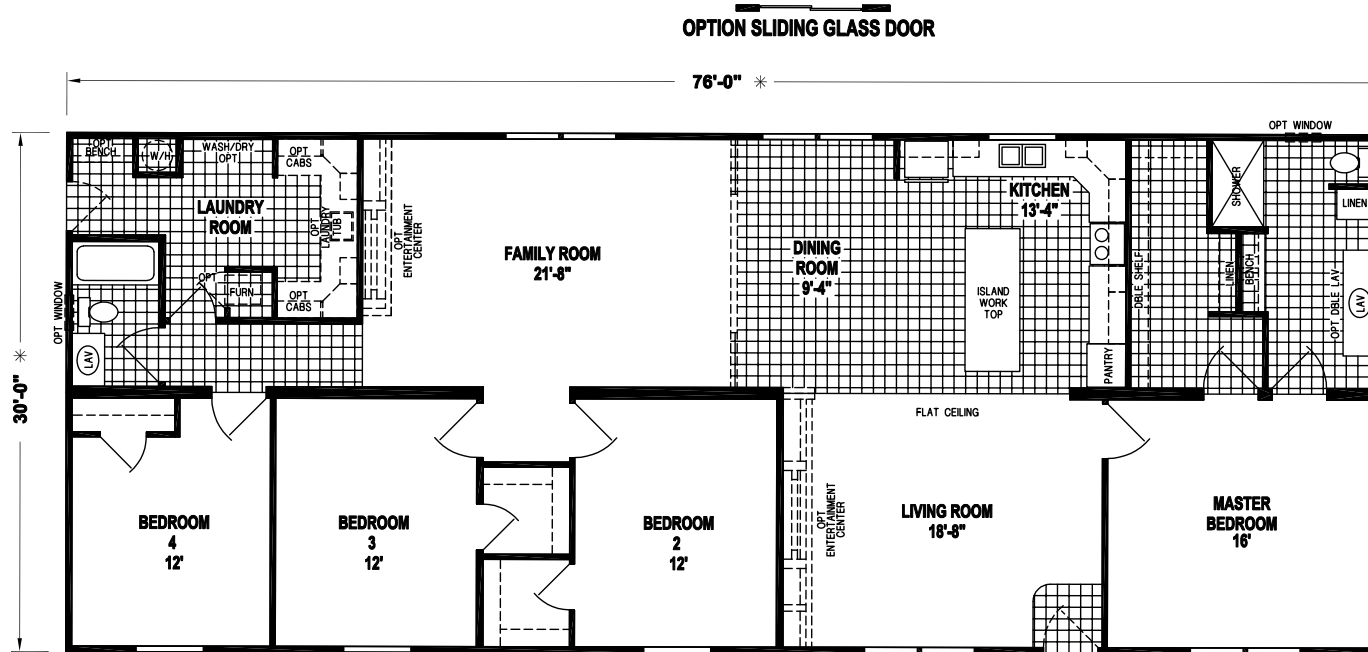

Beeson

Prairie Dune Series

2,280 SQ. FT. (Approximate) 4 Bedroom, 2 Bath

Last Updated: 10-21-20

FACTORY EXPO HOME CENTERS
315 W. Skyline Rd.
Arkansas City, KS 67005

FactoryHomes.com | 1-800-965-0347

IMPORTANT: Alta Cima Corp reserves the right to modify, cancel or substitute products or features of this event at any time without prior notice or obligation. Pictures and other promotional materials are representative and may depict or contain floor plans, square footages, elevations, options, upgrades, extra design features, decorations, floor coverings, specialty light fixtures, custom paint and wall coverings, window treatments, landscaping, sound and alarm systems, furnishings, appliances, and other designer/decorator features and amenities that are not included as part of the home and/or may not be available at all locations. Home, pricing and community information is subject to change, and homes to prior sale, at any time without notice or obligation. ©2020 Alta Cima Corp. All rights reserved.