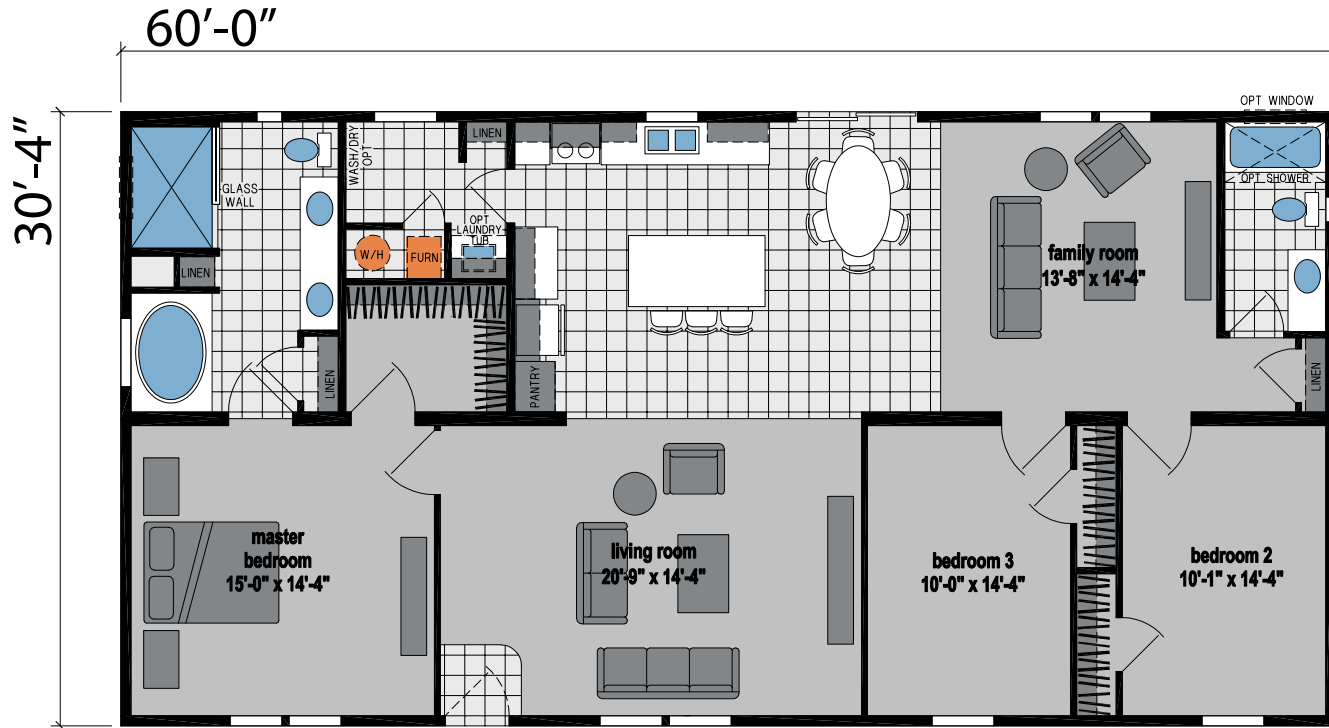

Bucklin

Skyliner Series

1,820 SQ. FT. (Approximate) 3 Bedroom, 2 Bath

CHAMPION
HOMES CENTER

Last Updated: 8-16-23

OPTION FREESTANDING RANGE HOOD

OPTION 4TH BEDROOM

CHAMPION HOMES CENTER
315 W. Skyline Rd.
Arkansas City, KS 67005