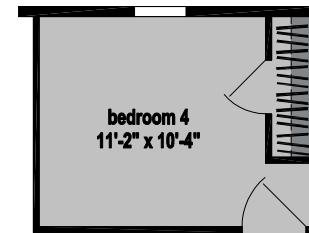

Bucklin

Skyliner Series

1,820 SQ. FT. (Approximate) 3 Bedroom, 2 Bath

CHAMPION
HOMES CENTER

Last Updated: 8-16-23

OPTION FREESTANDING RANGE HOOD

OPTION 4TH BEDROOM

CHAMPION HOMES CENTER
315 W. Skyline Rd.
Arkansas City, KS 67005