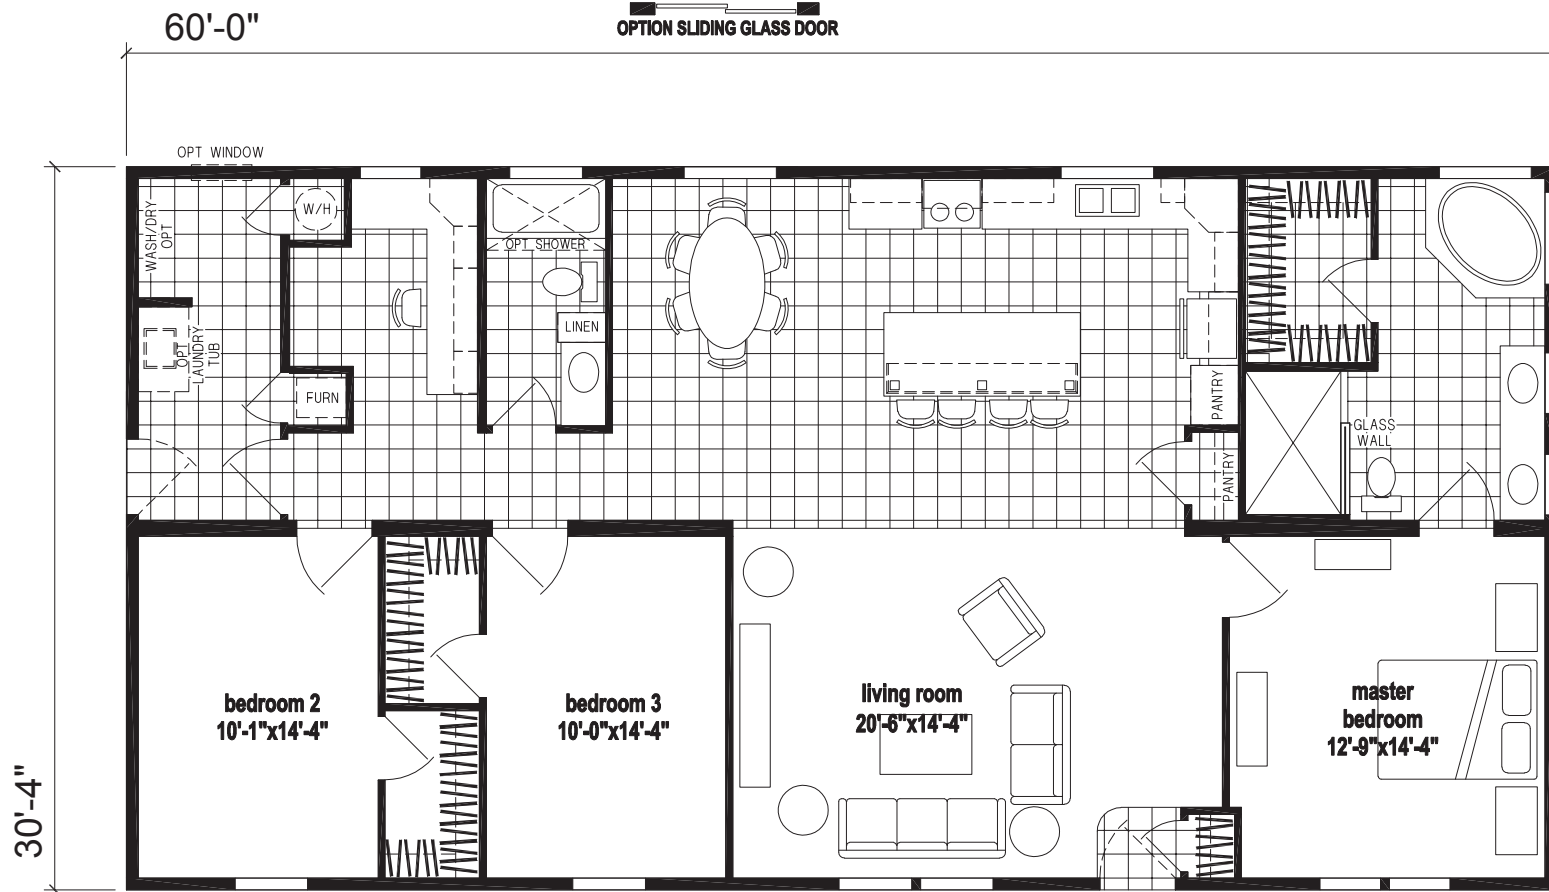

Castleton

Skyliner Series

1,820 SQ. FT. (Approximate) 3 Bedroom, 2 Bath

Last Updated: 8-16-23

CHAMPION HOMES CENTER
 315 W. Skyline Rd.
 Arkansas City, KS 67005

FactoryHomes.com | 1-800-965-0347

IMPORTANT: Champion Homes reserves the right to modify, cancel or substitute products or features of this event at any time without prior notice or obligation. Pictures and other promotional materials are representative and may depict or contain floor plans, square footages, elevations, options, upgrades, extra design features, decorations, floor coverings, specialty light fixtures, custom paint and wall coverings, window treatments, landscaping, sound and alarm systems, furnishings, appliances, and other designer/decorator features and amenities that are not included as part of the home and/or may not be available at all locations. Home, pricing and community information is subject to change, and homes to prior sale, at any time without notice or obligation. ©2023 Champion Homes. All rights reserved.