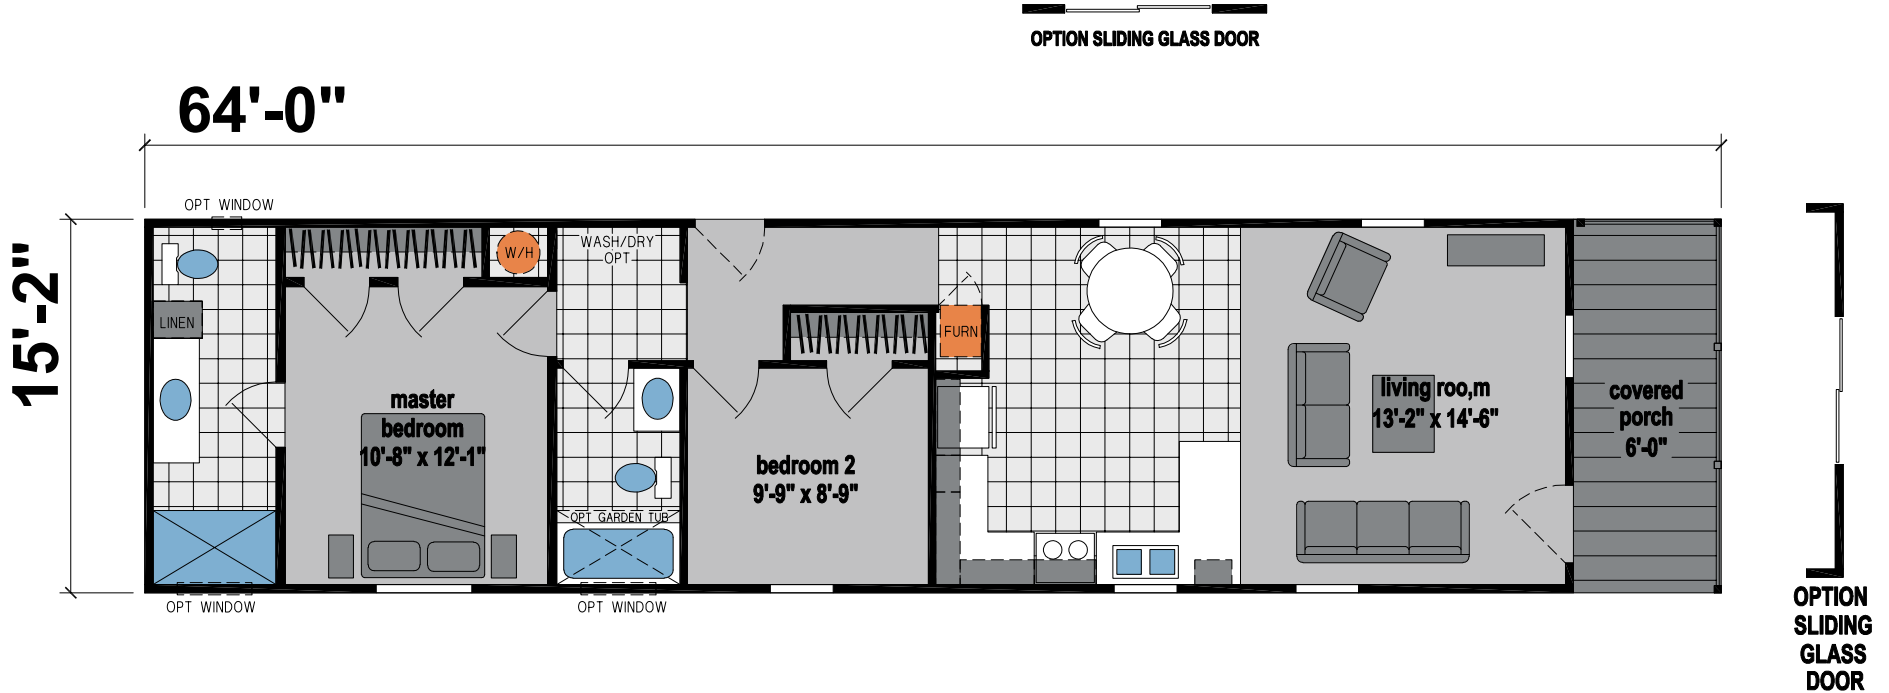

Clafin

Prairie Dune Series

970 SQ. FT. (Approximate) 2 Bedroom, 2 Bath

Last Updated: 8-16-23

CHAMPION HOMES CENTER
315 W. Skyline Rd.
Arkansas City, KS 67005

FactoryHomes.com | 1-800-965-0347

IMPORTANT: Champion Homes reserves the right to modify, cancel or substitute products or features of this event at any time without prior notice or obligation. Pictures and other promotional materials are representative and may depict or contain floor plans, square footages, elevations, options, upgrades, extra design features, decorations, floor coverings, specialty light fixtures, custom paint and wall coverings, window treatments, landscaping, sound and alarm systems, furnishings, appliances, and other designer/decorator features and amenities that are not included as part of the home and/or may not be available at all locations. Home, pricing and community information is subject to change, and homes to prior sale, at any time without notice or obligation. ©2023 Champion Homes. All rights reserved.