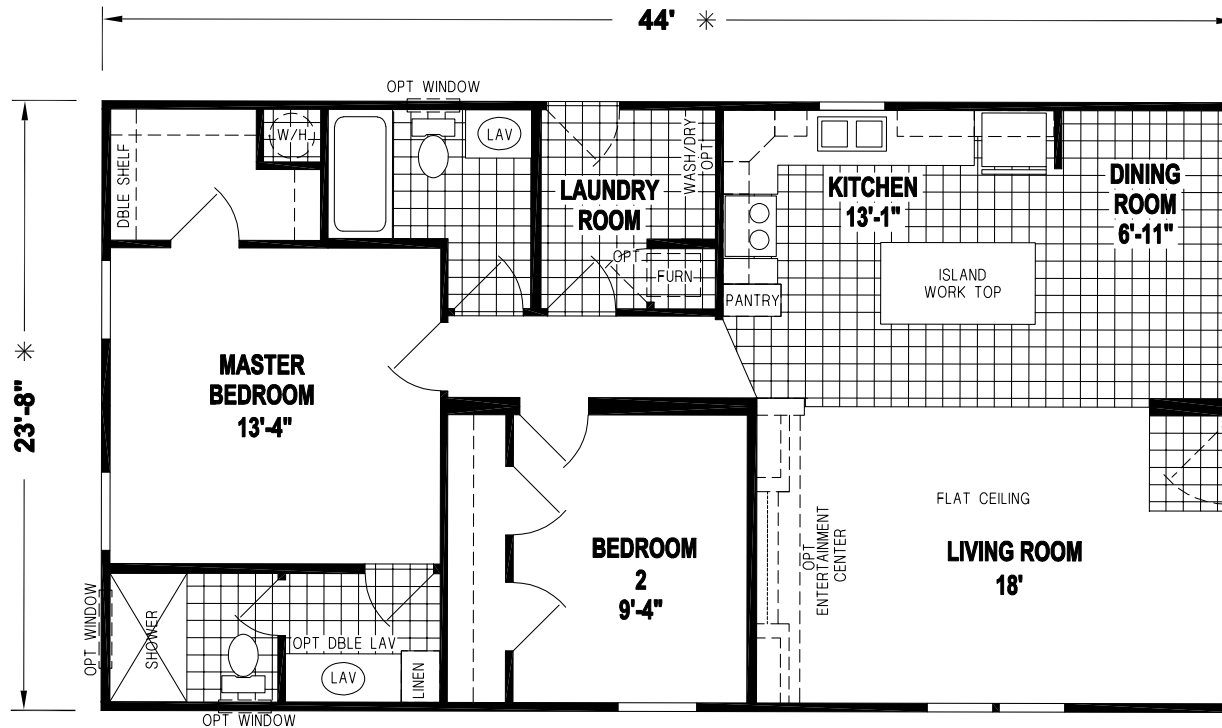

Crestview

Prairie Dune Series

3 Bedrooms, 2 Baths
Approx. 1,116 Sq. Ft.

Last Updated: 11-14-19

OPTION KITCHEN

OPTION ENTERTAINMENT CENTER

315 W. Skyline Rd.
 Arkansas City, KS 67005

I authorize Factory Expo Home Centers to build my house, per this plan.