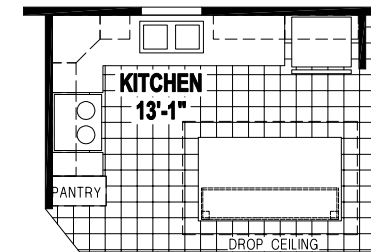

Crestview

Prairie Dune Series

3 Bedrooms, 2 Baths
Approx. 1,116 Sq. Ft.

Last Updated: 11-14-19

OPTION KITCHEN

OPTION ENTERTAINMENT CENTER

315 W. Skyline Rd.
 Arkansas City, KS 67005

I authorize Factory Expo Home Centers to build my house, per this plan.