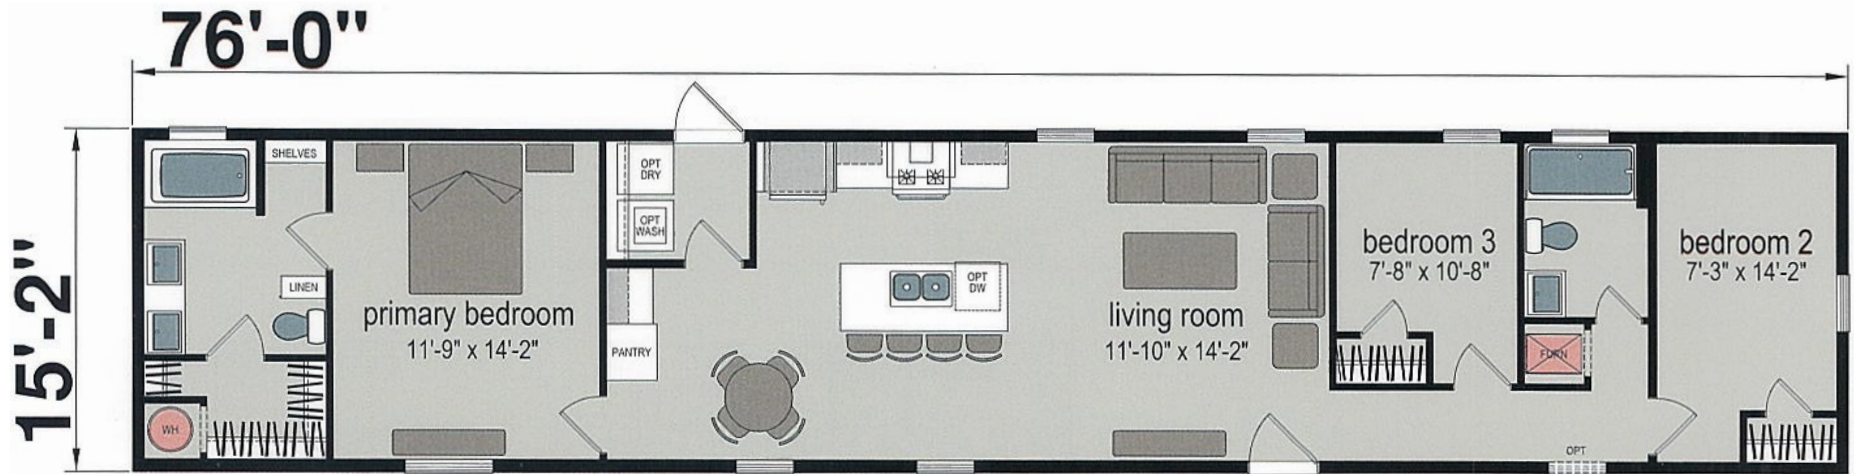

# Dorrance

Galaxy Series

1,153 SQ. FT. (Approximate) 3 Bedroom, 2 Bath

Last Updated: 5-20-24

**CHAMPION HOMES CENTER**  
315 W. Skyline Rd.  
Arkansas City, KS 67005

**FactoryHomes.com | 1-800-965-0347**

**IMPORTANT:** Champion Homes reserves the right to modify, cancel or substitute products or features of this event at any time without prior notice or obligation. Pictures and other promotional materials are representative and may depict or contain floor plans, square footages, elevations, options, upgrades, extra design features, decorations, floor coverings, specialty light fixtures, custom paint and wall coverings, window treatments, landscaping, sound and alarm systems, furnishings, appliances, and other designer/decorator features and amenities that are not included as part of the home and/or may not be available at all locations. Home, pricing and community information is subject to change, and homes to prior sale, at any time without notice or obligation. ©2023 Champion Homes. All rights reserved.