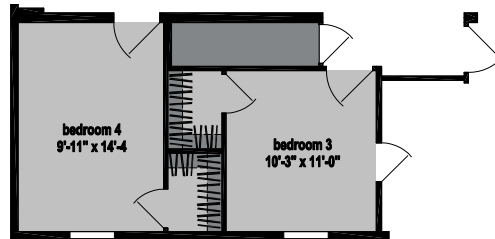

Geneseo

Skyliner Series

2,305 SQ. FT. (Approximate) 4 Bedroom, 3 Bath

Last Updated: 8-16-23

OPTION STAIRWELL AT MODULAR

CHAMPION HOMES CENTER
315 W. Skyline Rd.
Arkansas City, KS 67005

FactoryHomes.com | 1-800-965-0347