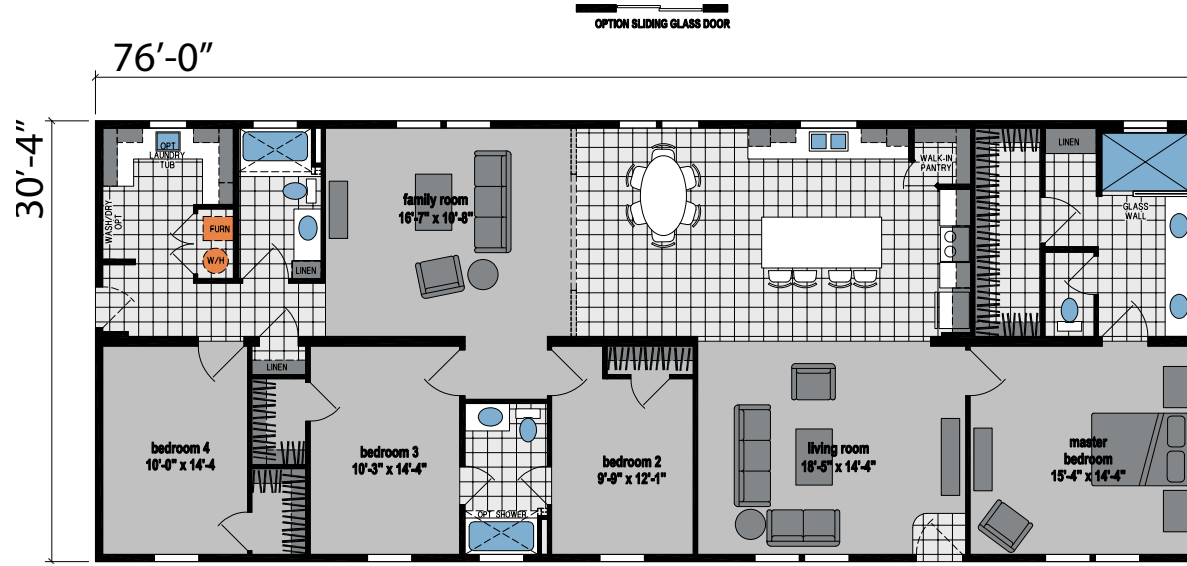

Geneseo

Skyliner Series

2,305 SQ. FT. (Approximate) 4 Bedroom, 3 Bath

Last Updated: 8-16-23

OPTION STAIRWELL AT MODULAR

CHAMPION HOMES CENTER
315 W. Skyline Rd.
Arkansas City, KS 67005

FactoryHomes.com | 1-800-965-0347