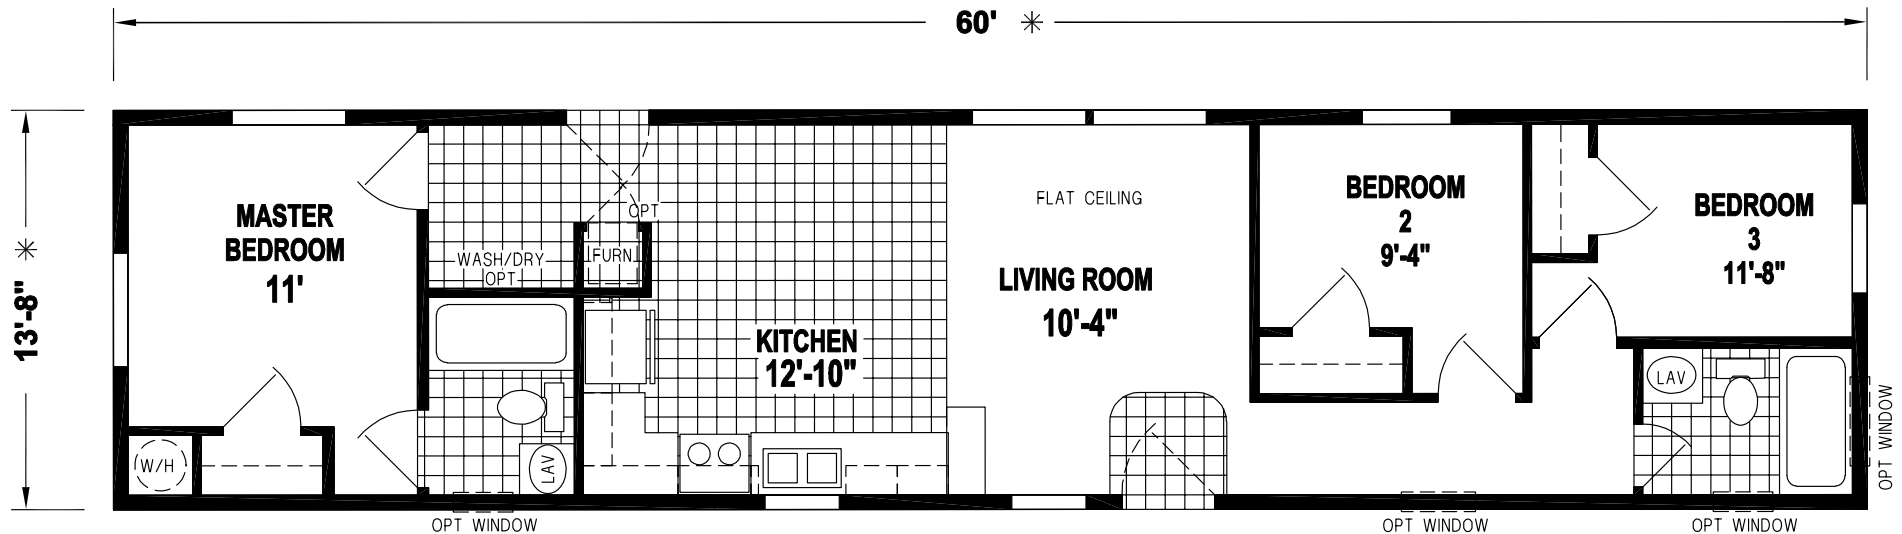

# Granbury

Prairie Dune Series

**3 Bedrooms, 2 Baths**  
**Approx. 820 Sq. Ft.**

Last Updated: 11-14-19

315 W. Skyline Rd.  
 Arkansas City, KS 67005

I authorize Factory Expo Home Centers to build my house, per this plan.