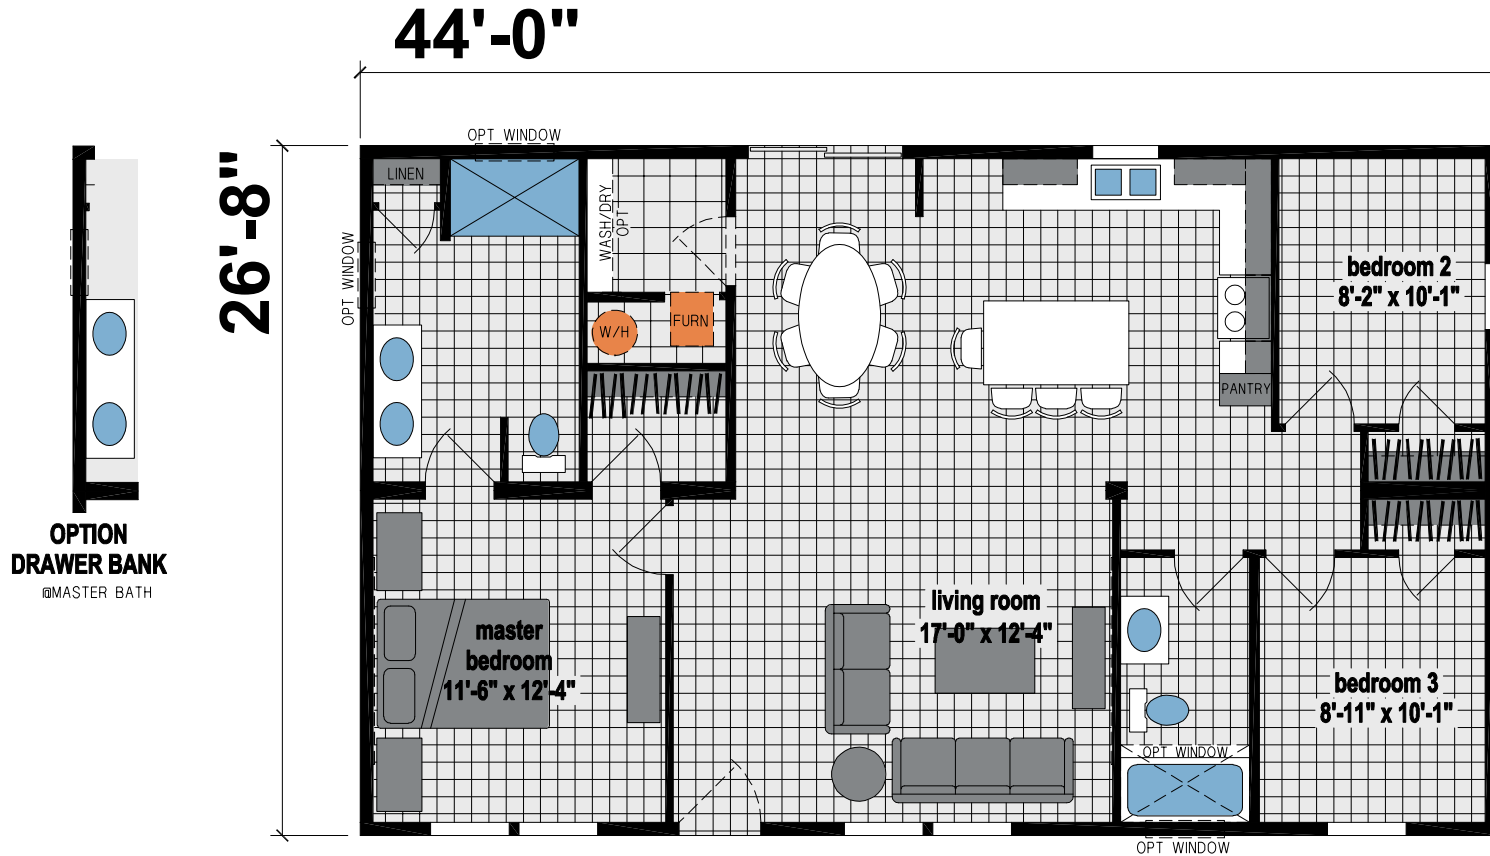

# Hewins

Prairie Dune Series

1,173 SQ. FT. (Approximate) 3 Bedroom, 2 Bath

Last Updated: 8-15-24

**CHAMPION HOMES CENTER**  
315 W. Skyline Rd.  
Arkansas City, KS 67005

**FactoryHomes.com | 1-800-965-0347**