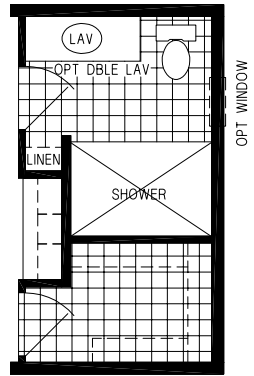

Hunnewell

Prairie Dune Series

2 Bedrooms, 2 Baths
Approx. 1,054 Sq. Ft.

Last Updated: 11-14-19

OPT WINDOW

OPTION WALK-IN BATH

315 W. Skyline Rd.
Arkansas City, KS 67005

I authorize Factory Expo Home Centers to build my house, per this plan.