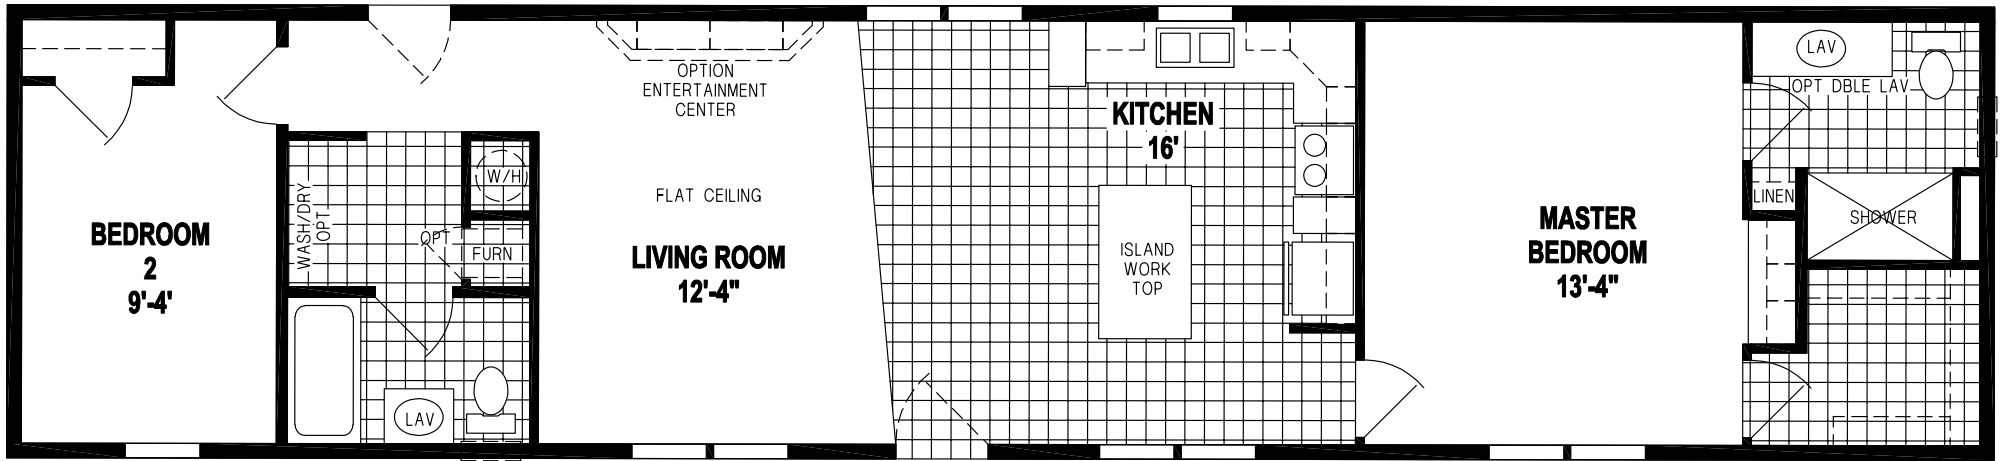

Hunnewell

Prairie Dune Series

2 Bedrooms, 2 Baths
Approx. 1,054 Sq. Ft.

Last Updated: 11-14-19

OPT WINDOW

OPTION WALK-IN BATH

315 W. Skyline Rd.
Arkansas City, KS 67005

I authorize Factory Expo Home Centers to build my house, per this plan.