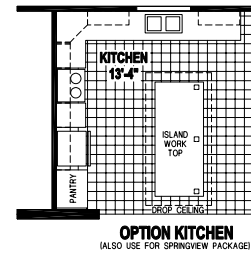

Kanorado

Prairie Dune Series

Factory Expo

"Factory Direct Value" HOME CENTERS

4 Bedrooms, 2 Baths
Approx. 2,184 Sq. Ft.

Last Updated: 11-14-19

315 W. Skyline Rd.
Arkansas City, KS 67005

I authorize Factory Expo Home Centers to build my house, per this plan.