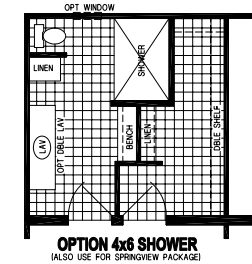

Kanorado

Prairie Dune Series

Factory Expo

"Factory Direct Value" HOME CENTERS

4 Bedrooms, 2 Baths
Approx. 2,184 Sq. Ft.

Last Updated: 11-14-19

315 W. Skyline Rd.
Arkansas City, KS 67005

I authorize Factory Expo Home Centers to build my house, per this plan.