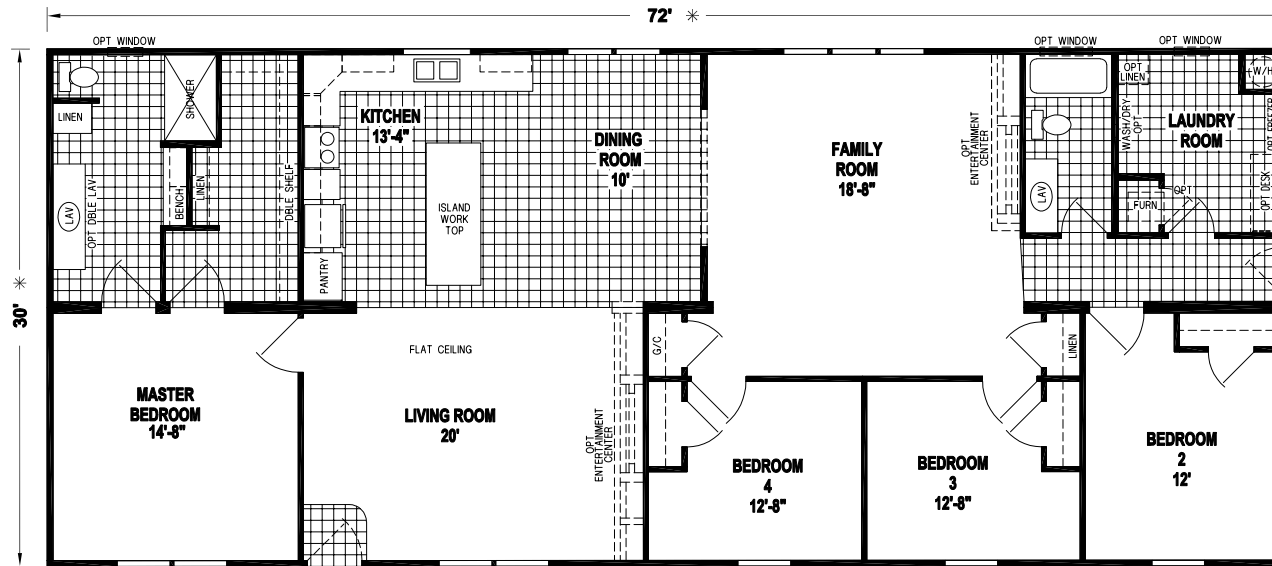

Kanorado

Prairie Dune Series

Factory Expo

"Factory Direct Value" HOME CENTERS

4 Bedrooms, 2 Baths
Approx. 2,184 Sq. Ft.

Last Updated: 11-14-19

315 W. Skyline Rd.
Arkansas City, KS 67005

I authorize Factory Expo Home Centers to build my house, per this plan.