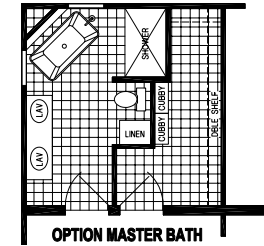

Kanorado

Prairie Dune Series

Factory Expo

"Factory Direct Value" HOME CENTERS

4 Bedrooms, 2 Baths
Approx. 2,184 Sq. Ft.

Last Updated: 11-14-19

315 W. Skyline Rd.
Arkansas City, KS 67005

I authorize Factory Expo Home Centers to build my house, per this plan.