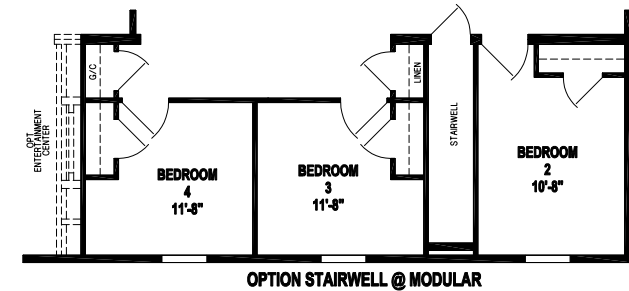

Kanorado

Prairie Dune Series

Factory Expo

"Factory Direct Value" HOME CENTERS

4 Bedrooms, 2 Baths
Approx. 2,184 Sq. Ft.

Last Updated: 11-14-19

315 W. Skyline Rd.
Arkansas City, KS 67005

I authorize Factory Expo Home Centers to build my house, per this plan.