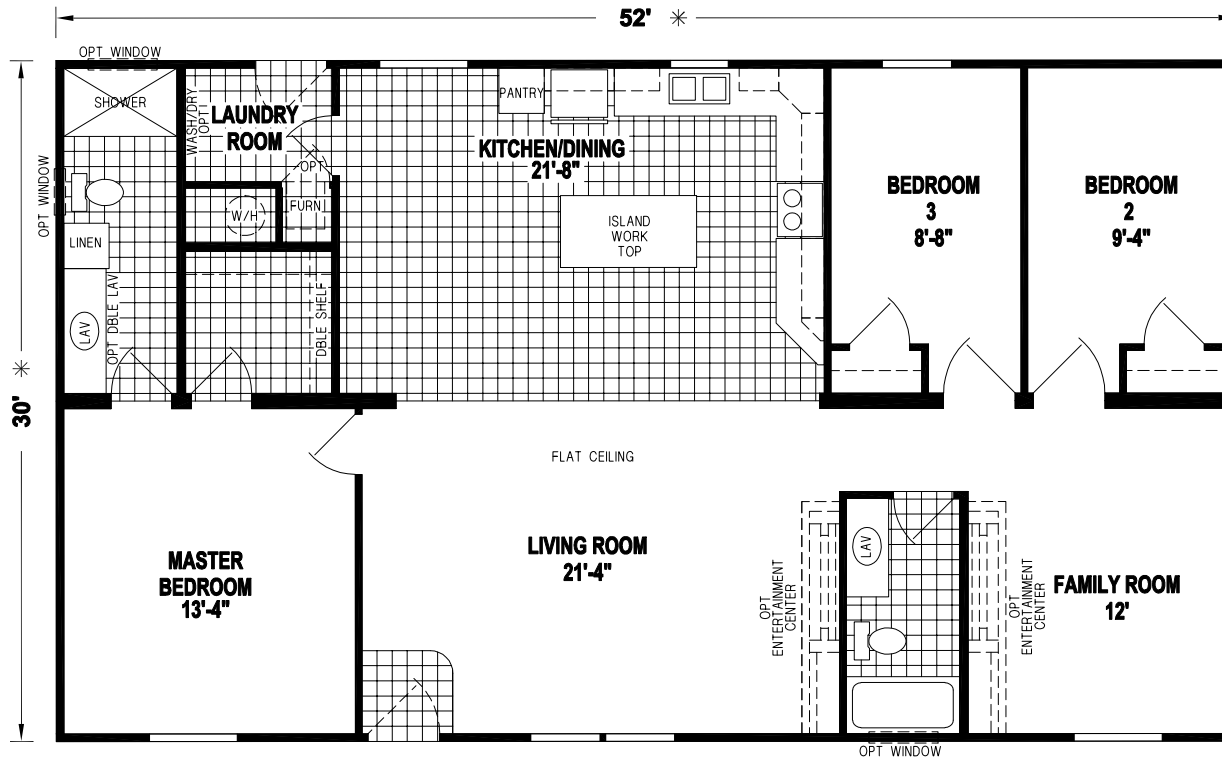

Leon

Prairie Dune Series

Factory Expo

"Factory Direct Value" HOME CENTERS

3 Bedrooms, 2 Baths
Approx. 1,560 Sq. Ft.

Last Updated: 11-14-19

OPTION KITCHEN
(ALSO USE FOR SPRINGVIEW PACKAGE)

315 W. Skyline Rd.
Arkansas City, KS 67005