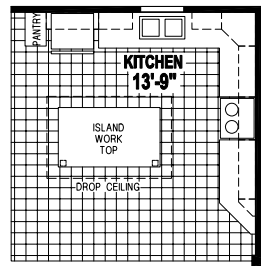

Leon

Prairie Dune Series

Factory Expo

"Factory Direct Value" HOME CENTERS

3 Bedrooms, 2 Baths
Approx. 1,560 Sq. Ft.

Last Updated: 11-14-19

OPTION KITCHEN
(ALSO USE FOR SPRINGVIEW PACKAGE)

315 W. Skyline Rd.
Arkansas City, KS 67005