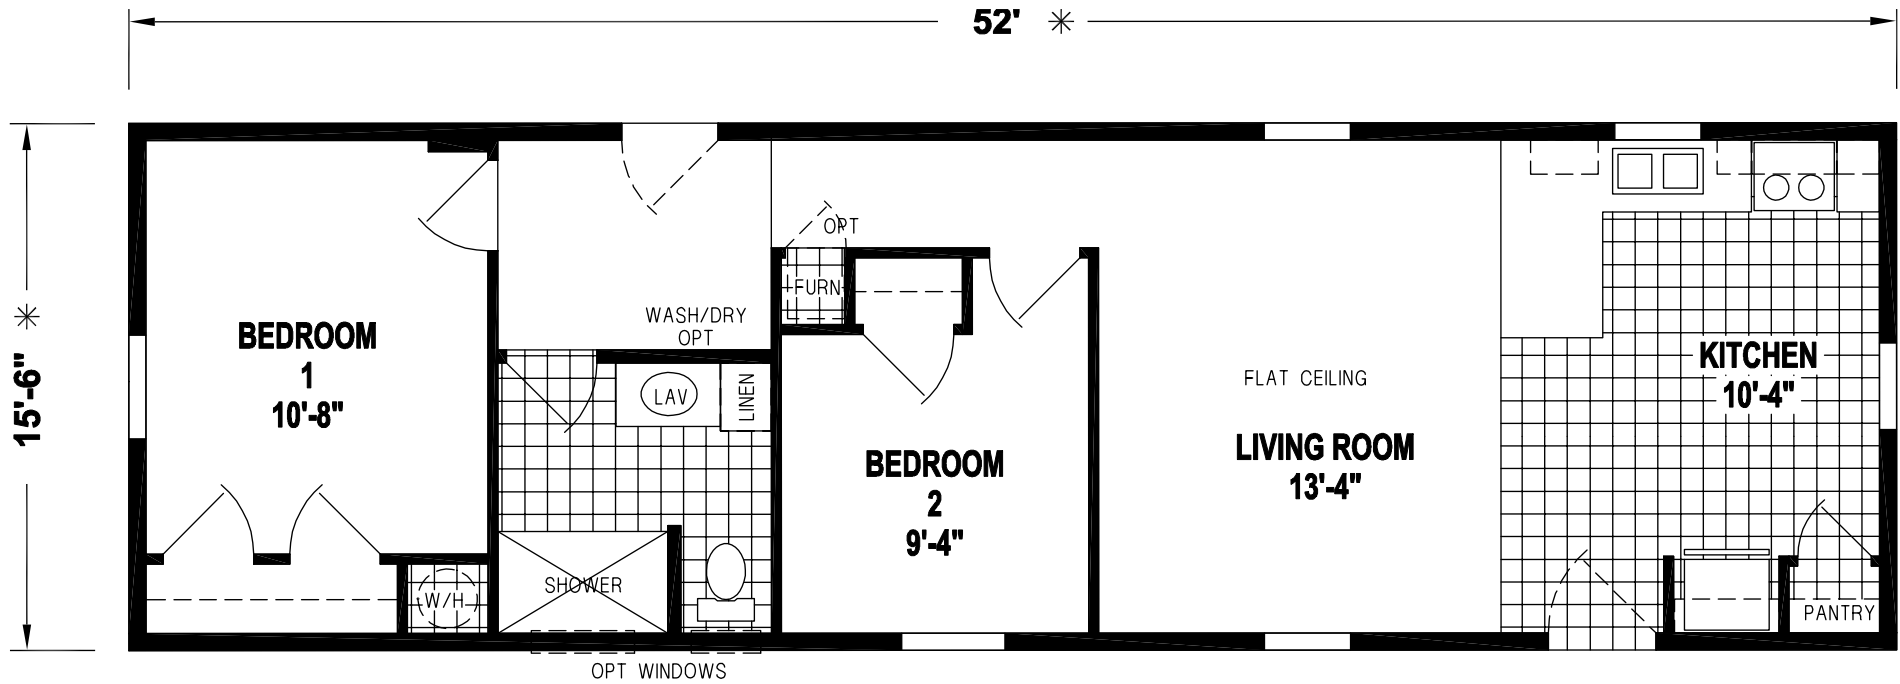

Lindale

Prairie Dune Series

Factory Expo
"Factory Direct Value" HOME CENTERS

2 Bedrooms, 1 Bath
Approx. 806 Sq. Ft.

Last Updated: 11-14-19

315 W. Skyline Rd.
Arkansas City, KS 67005

I authorize Factory Expo Home Centers to build my house, per this plan.