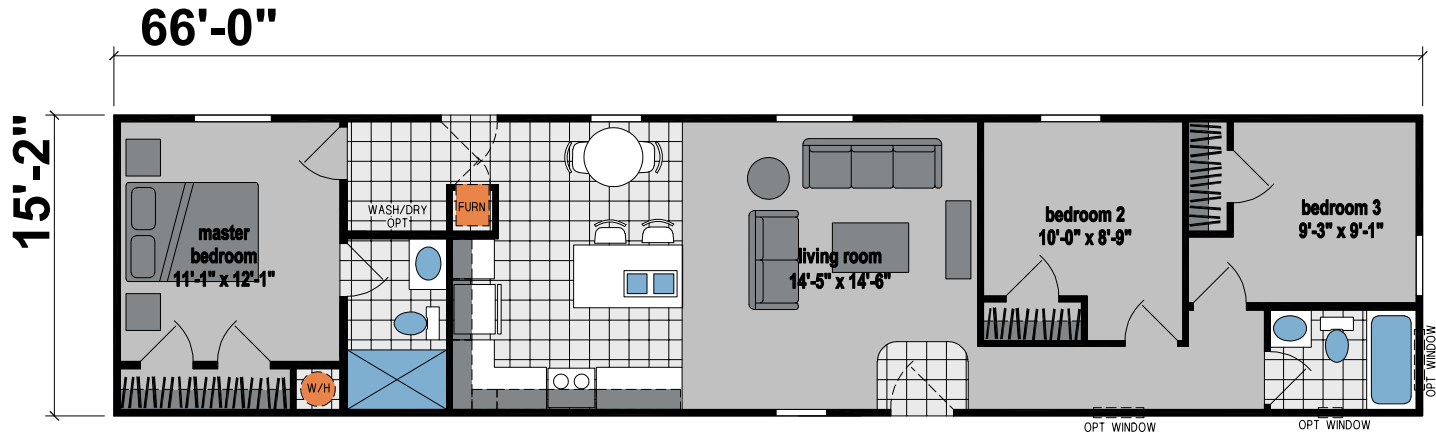

Linden

Prairie Dune Series

1,001 SQ. FT. (Approximate) 3 Bedroom, 2 Bath

CHAMPION[®]
HOMES CENTER

Last Updated: 8-16-23

OPTION 2 BEDROOM CONFIGURATION

ALTERNATE FRONT END

CHAMPION HOMES CENTER
315 W. Skyline Rd.
Arkansas City, KS 67005