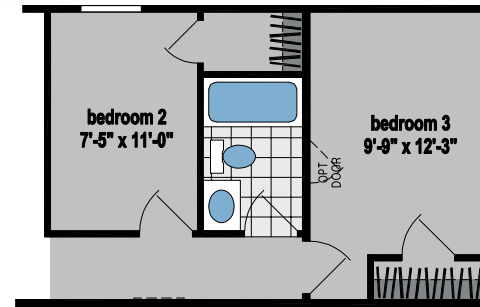

Linden

Prairie Dune Series

1,001 SQ. FT. (Approximate) 3 Bedroom, 2 Bath

CHAMPION[®]
HOMES CENTER

Last Updated: 8-16-23

OPTION 2 BEDROOM CONFIGURATION

ALTERNATE FRONT END

CHAMPION HOMES CENTER
315 W. Skyline Rd.
Arkansas City, KS 67005