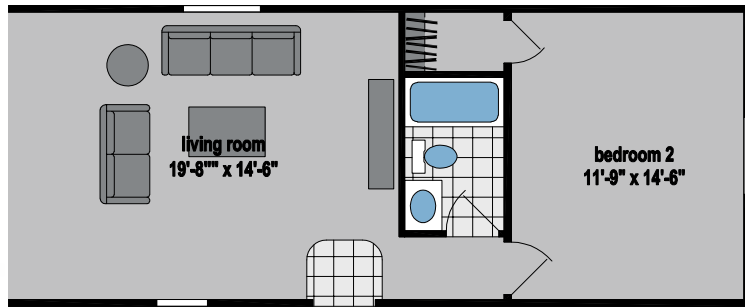

Linden

Prairie Dune Series

1,001 SQ. FT. (Approximate) 3 Bedroom, 2 Bath

CHAMPION[®]
HOMES CENTER

Last Updated: 8-16-23

OPTION 2 BEDROOM CONFIGURATION

ALTERNATE FRONT END

CHAMPION HOMES CENTER
315 W. Skyline Rd.
Arkansas City, KS 67005