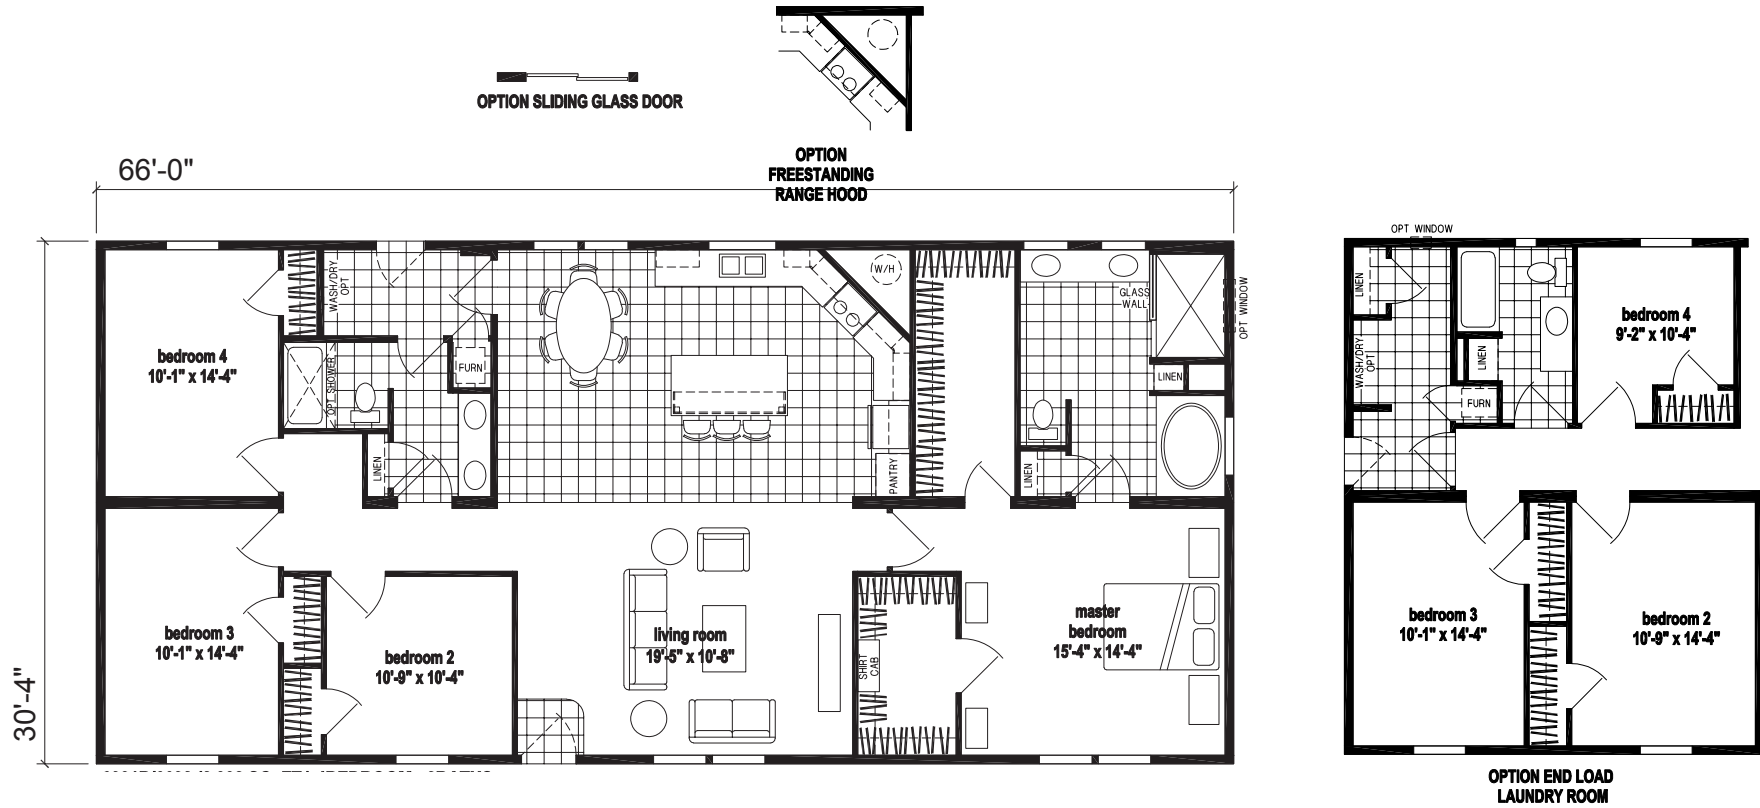

Manter

Skyliner Series

2,002 SQ. FT. (Approximate) 4 Bedroom, 2 Bath

Last Updated: 8-16-23

CHAMPION HOMES CENTER
 315 W. Skyline Rd.
 Arkansas City, KS 67005

FactoryHomes.com | 1-800-965-0347

IMPORTANT: Champion Homes reserves the right to modify, cancel or substitute products or features of this event at any time without prior notice or obligation. Pictures and other promotional materials are representative and may depict or contain floor plans, square footages, elevations, options, upgrades, extra design features, decorations, floor coverings, specialty light fixtures, custom paint and wall coverings, window treatments, landscaping, sound and alarm systems, furnishings, appliances, and other designer/decorator features and amenities that are not included as part of the home and/or may not be available at all locations. Home, pricing and community information is subject to change, and homes to prior sale, at any time without notice or obligation. ©2023 Champion Homes. All rights reserved.