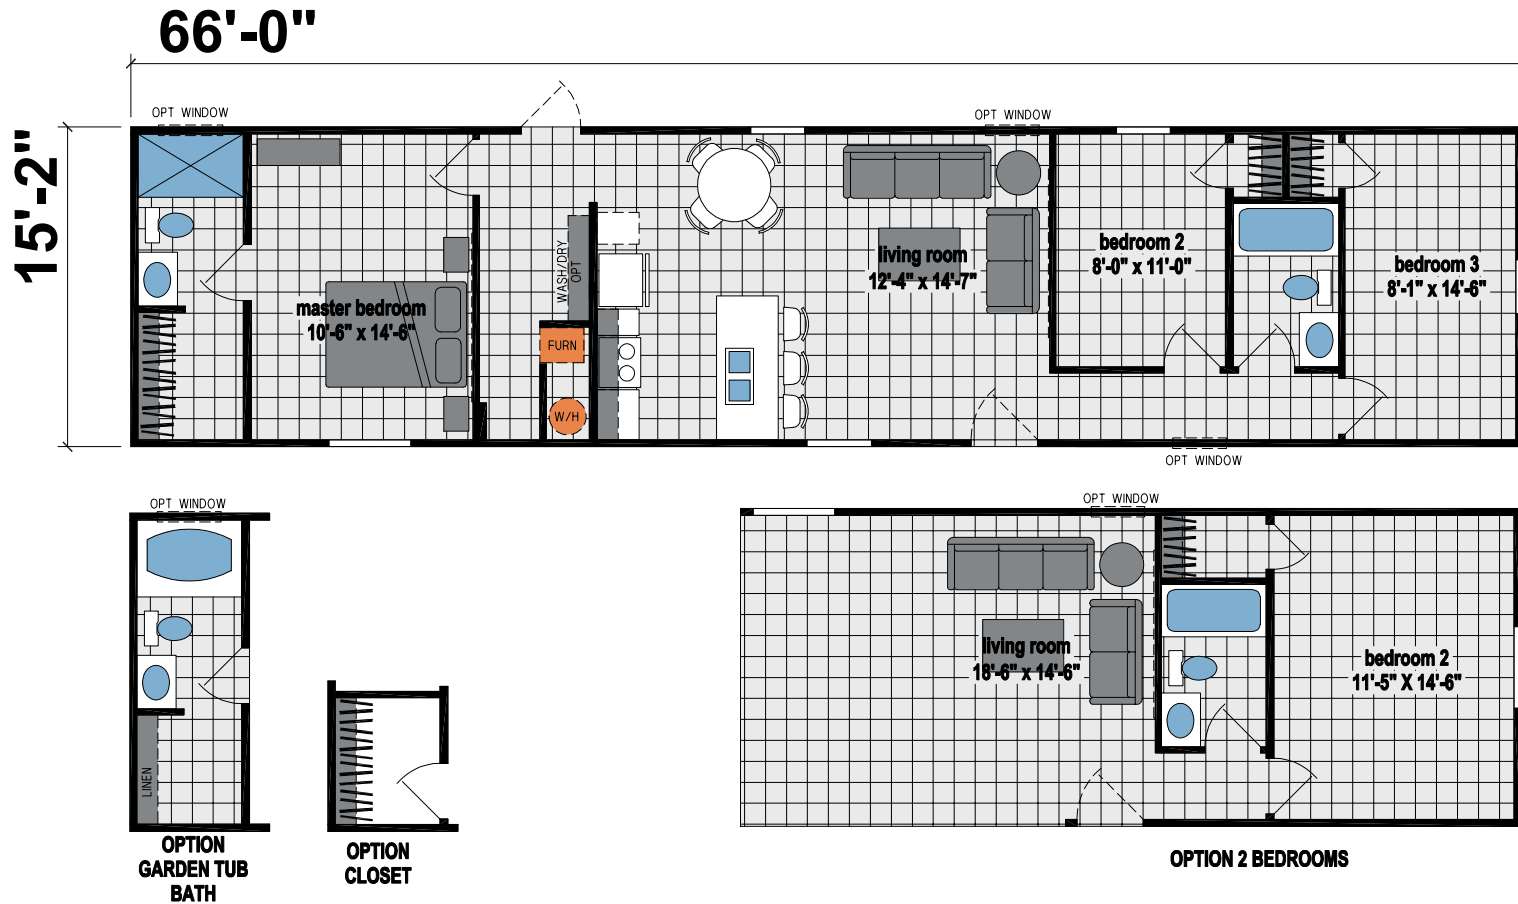

# Maple City

Galaxy Series

1,001 SQ. FT. (Approximate) 3 Bedrooms, 2 Baths

CHAMPION  
HOMES CENTER

Last Updated: 8-16-23

**CHAMPION HOMES CENTER**  
315 W. Skyline Rd.  
Arkansas City, KS 67005

**FactoryHomes.com | 1-800-965-0347**