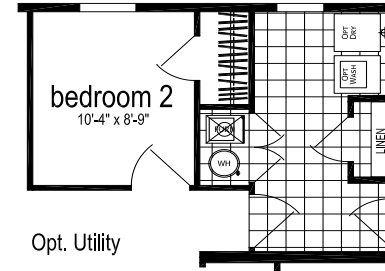

# Marquette

Skyliner Series

4 Bedrooms, 2 Baths  
Approx. 2,062 Sq. Ft.

Last Updated: 11-13-19

315 W. Skyline Rd.  
Arkansas City, KS 67005

I authorize Factory Expo Home Centers to build my house, per this plan.