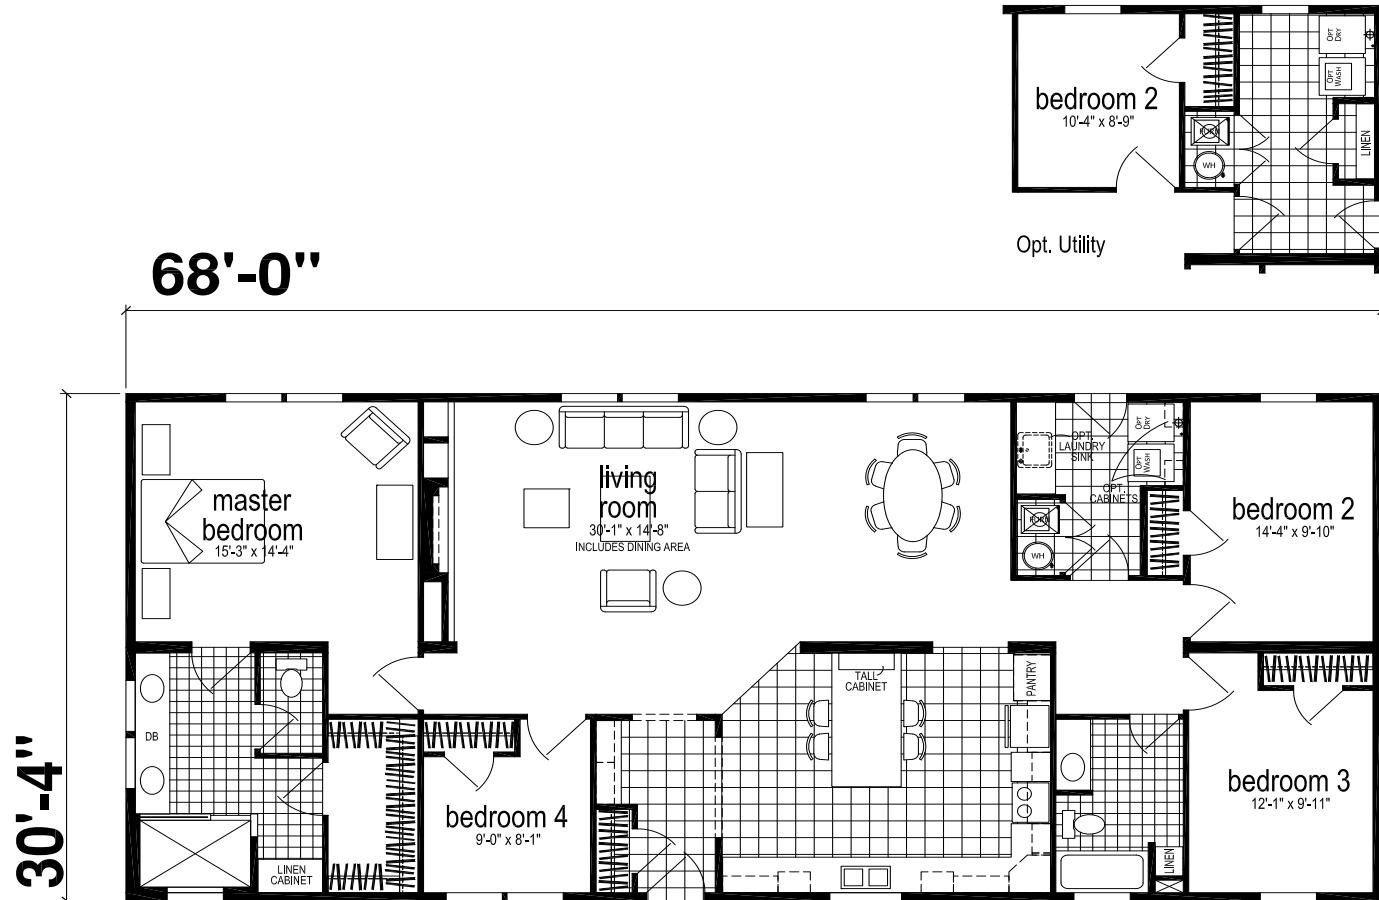

# Marquette

Skyliner Series

4 Bedrooms, 2 Baths  
Approx. 2,062 Sq. Ft.

Last Updated: 11-13-19

315 W. Skyline Rd.  
Arkansas City, KS 67005

I authorize Factory Expo Home Centers to build my house, per this plan.