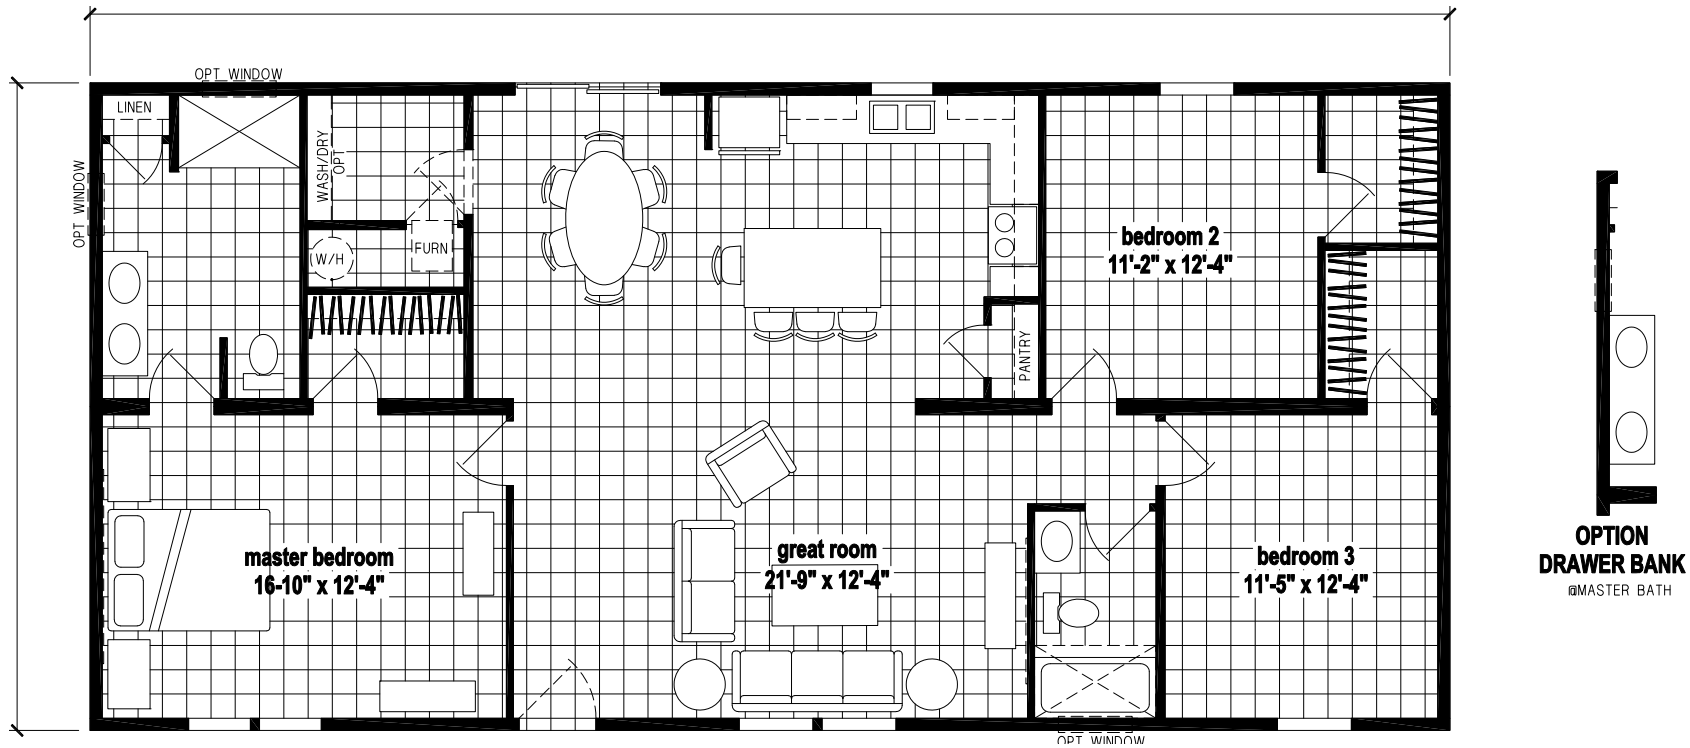

Matfield

Galaxy Series

1,494 SQ. FT. (Approximate) 3 Bedrooms, 2 Baths

CHAMPION[®]
HOMES CENTER

Last Updated: 8-16-23

CHAMPION HOMES CENTER
315 W. Skyline Rd.
Arkansas City, KS 67005

FactoryHomes.com | 1-800-965-0347