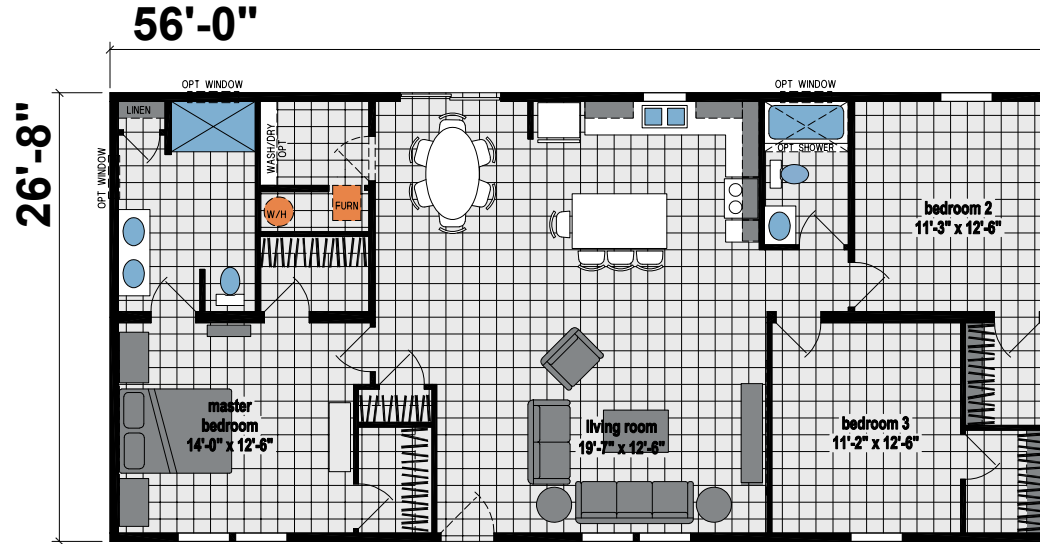

Milford

Galaxy Series

1,494 SQ. FT. (Approximate) 3 Bedrooms, 2 Baths

CHAMPION
HOMES CENTER

Last Updated: 8-16-23

OPTION 4TH BEDROOM

CHAMPION HOMES CENTER
315 W. Skyline Rd.
Arkansas City, KS 67005

FactoryHomes.com | 1-800-965-0347