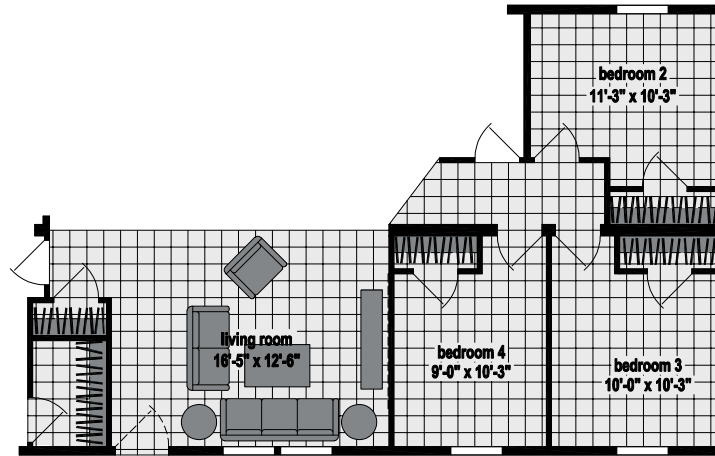

Milford

Galaxy Series

1,494 SQ. FT. (Approximate) 3 Bedrooms, 2 Baths

CHAMPION
HOMES CENTER

Last Updated: 8-16-23

OPTION 4TH BEDROOM

CHAMPION HOMES CENTER
315 W. Skyline Rd.
Arkansas City, KS 67005

FactoryHomes.com | 1-800-965-0347