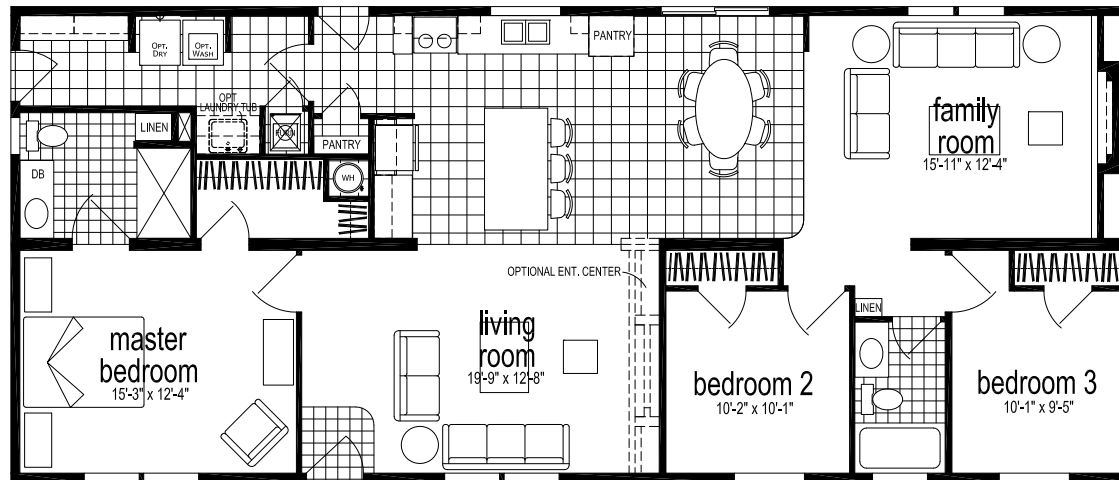

# Monte Vista

Skyliner Series

3 Bedrooms, 2 Baths  
Approx. 1,632 Sq. Ft.

Last Updated: 11-13-19

opt. walk in shower

opt. 4th. bedroom

62'-0"

26'-4"