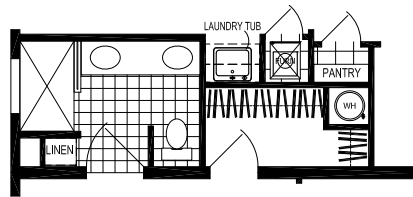

# Monte Vista

Skyliner Series

3 Bedrooms, 2 Baths  
Approx. 1,632 Sq. Ft.

Last Updated: 11-13-19

opt. walk in shower

opt. 4th. bedroom

62'-0"

26'-4"