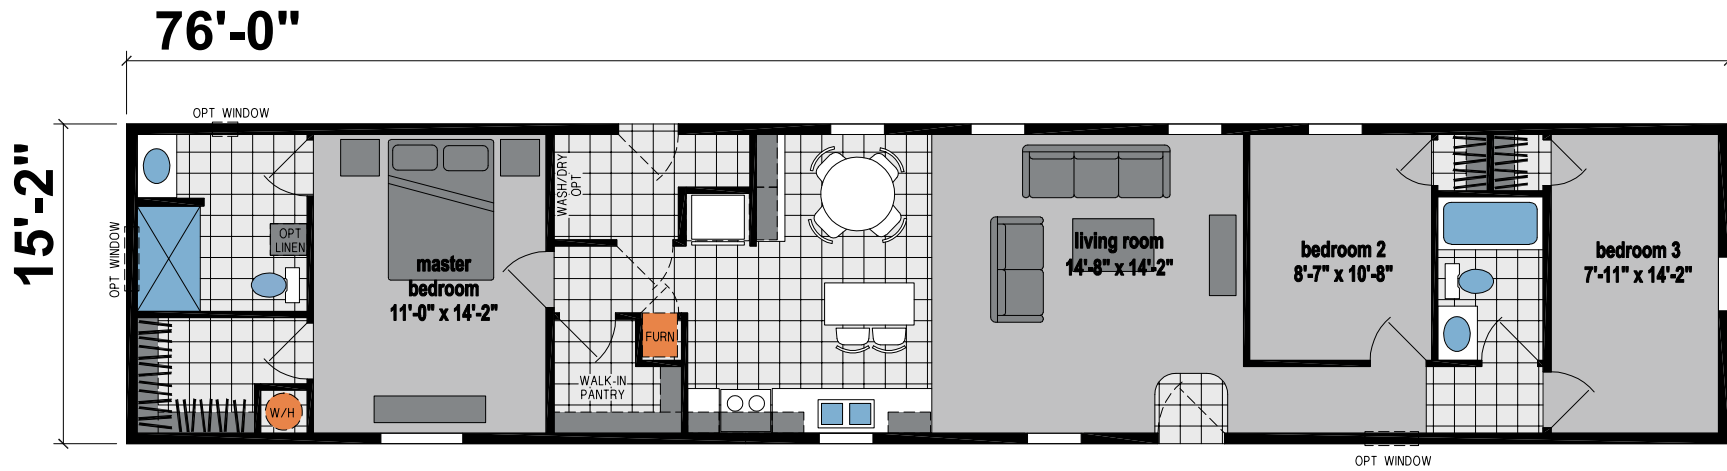

Radium

Prairie Dune Series

1,152 SQ. FT. (Approximate) 3 Bedroom, 2 Bath

CHAMPION
HOMES CENTER

Last Updated: 8-16-23

CHAMPION HOMES CENTER
315 W. Skyline Rd.
Arkansas City, KS 67005

FactoryHomes.com | 1-800-965-0347