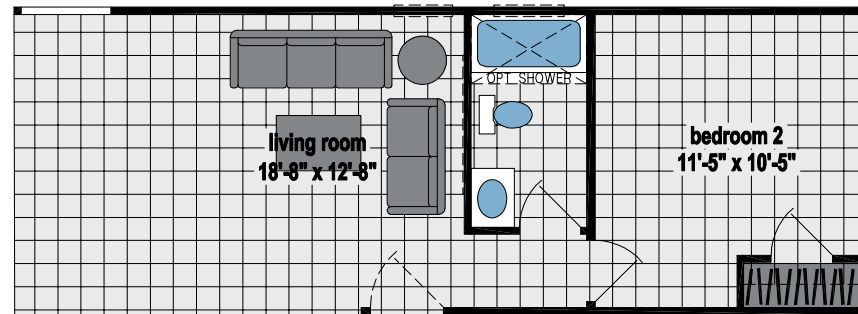

Ranney

Prairie Dune Series

880 SQ. FT. (Approximate) 3 Bedroom, 2 Bath

Last Updated: 8-15-24

OPTION CLOSET

OPTION 2 BEDROOM

CHAMPION HOMES CENTER
315 W. Skyline Rd.
Arkansas City, KS 67005

FactoryHomes.com | 1-800-965-0347