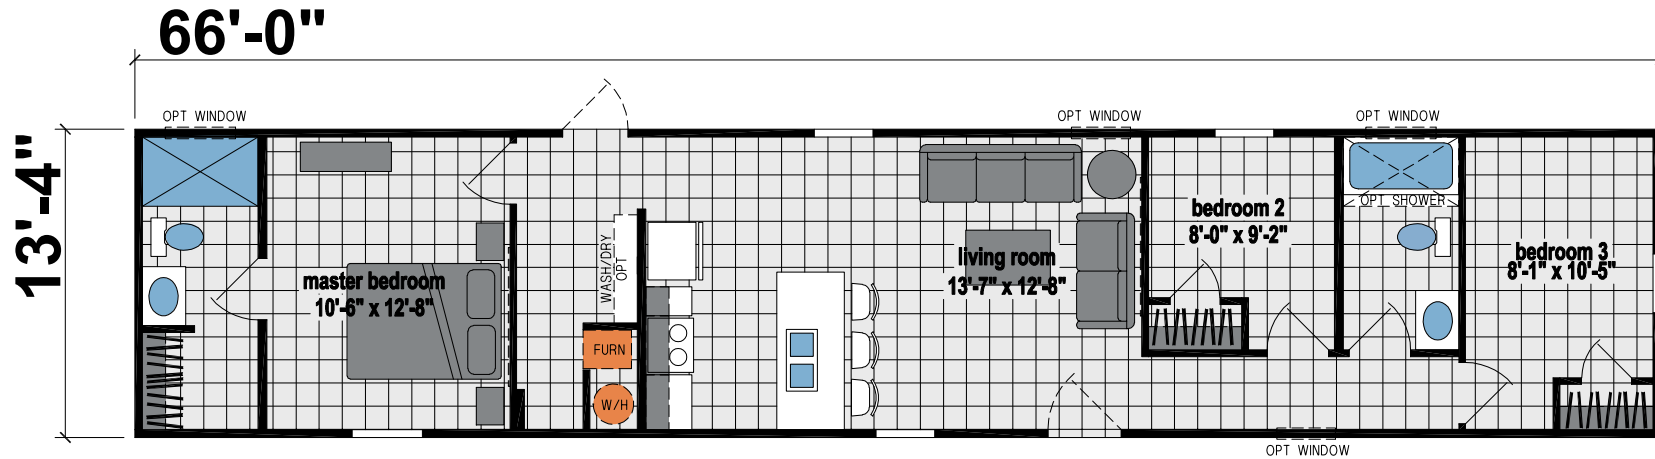

Ranney

Prairie Dune Series

880 SQ. FT. (Approximate) 3 Bedroom, 2 Bath

Last Updated: 8-15-24

OPTION CLOSET

OPTION 2 BEDROOM

CHAMPION HOMES CENTER
315 W. Skyline Rd.
Arkansas City, KS 67005

FactoryHomes.com | 1-800-965-0347