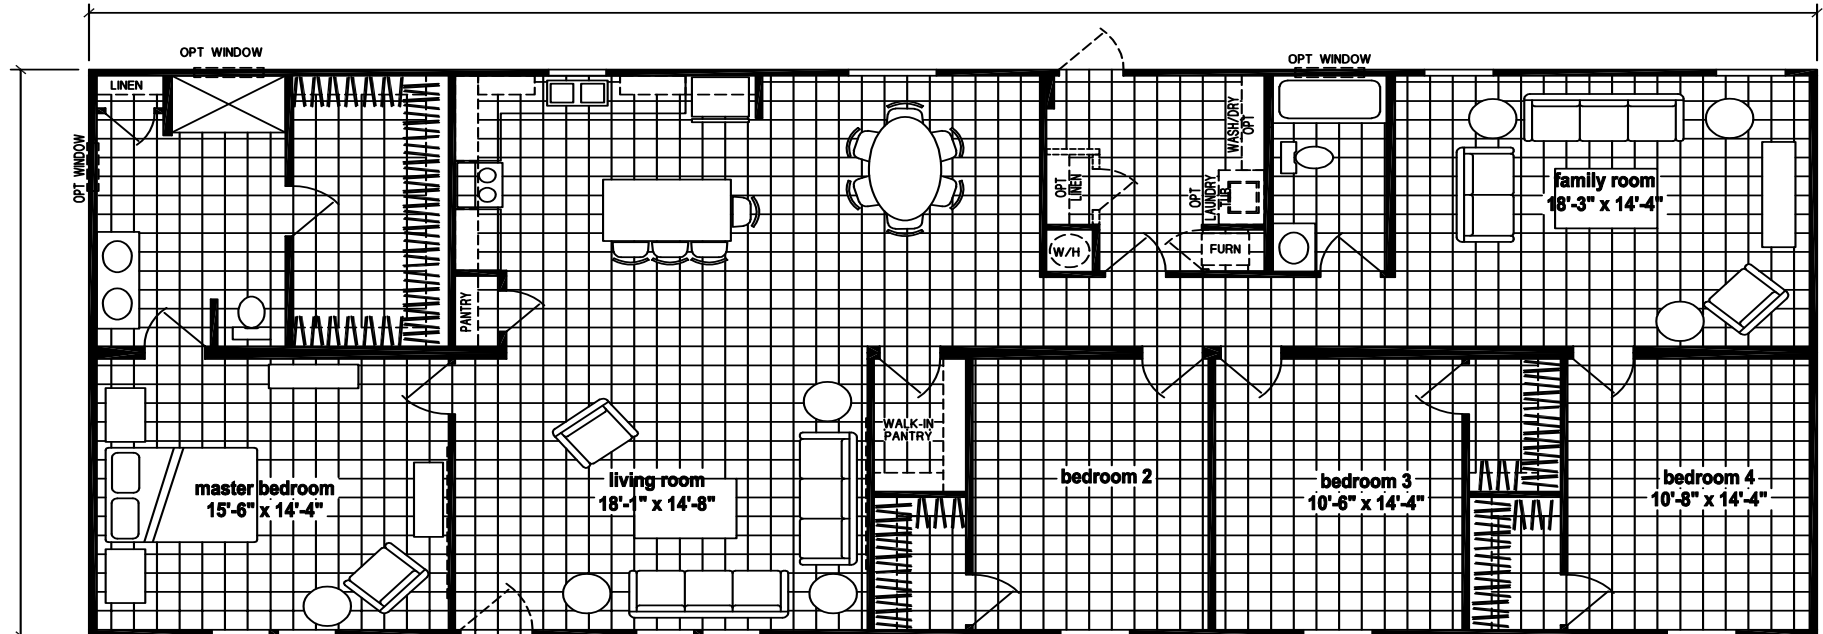

# Rexford

Galaxy Series

2,280 SQ. FT. (Approximate) 4 Bedroom, 2 Bath

Last Updated: 10-23-20

**FACTORY EXPO HOME CENTERS**  
315 W. Skyline Rd.  
Arkansas City, KS 67005

**FactoryHomes.com | 1-800-965-0347**