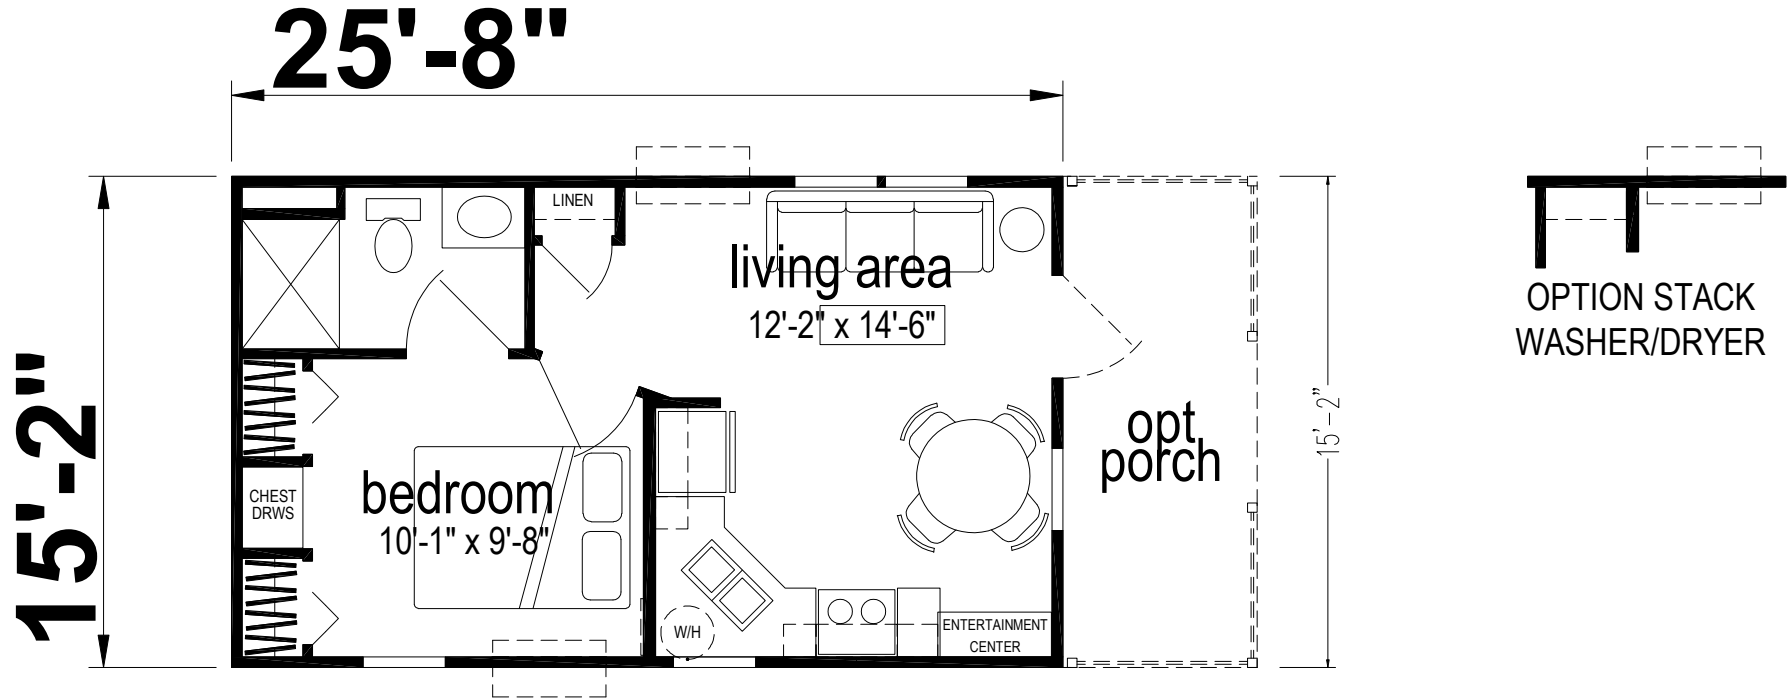

Roxana

Shore Park PM Series

389 SQ. FT. (Approximate) 1 Bedroom, 1 Bath

CHAMPION
HOMES CENTER

Last Updated: 5-25-23

CHAMPION HOMES CENTER
315 W. Skyline Rd.
Arkansas City, KS 67005

FactoryHomes.com | 1-800-965-0347