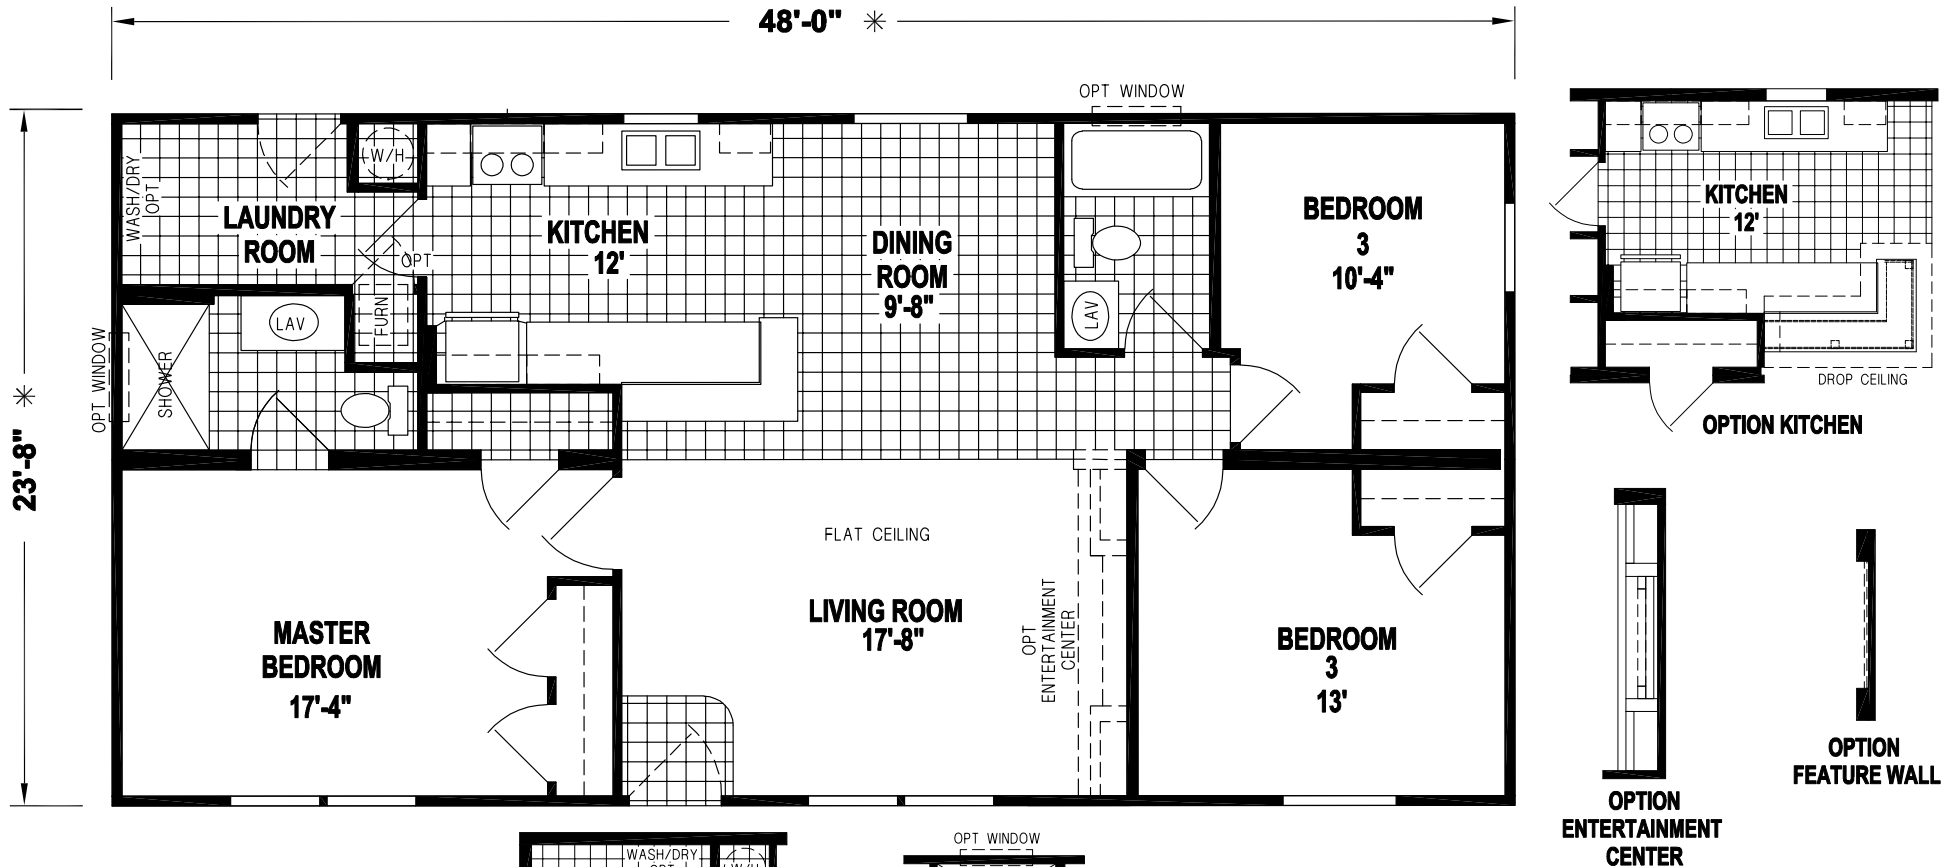

Shelby

Prairie Dune Series

Factory Expo

"Factory Direct Value" HOME CENTERS

3 Bedrooms, 2 Baths
Approx. 1,152 Sq. Ft.

Last Updated: 11-14-19

315 W. Skyline Rd.
Arkansas City, KS 67005

I authorize Factory Expo Home Centers to build my house, per this plan.