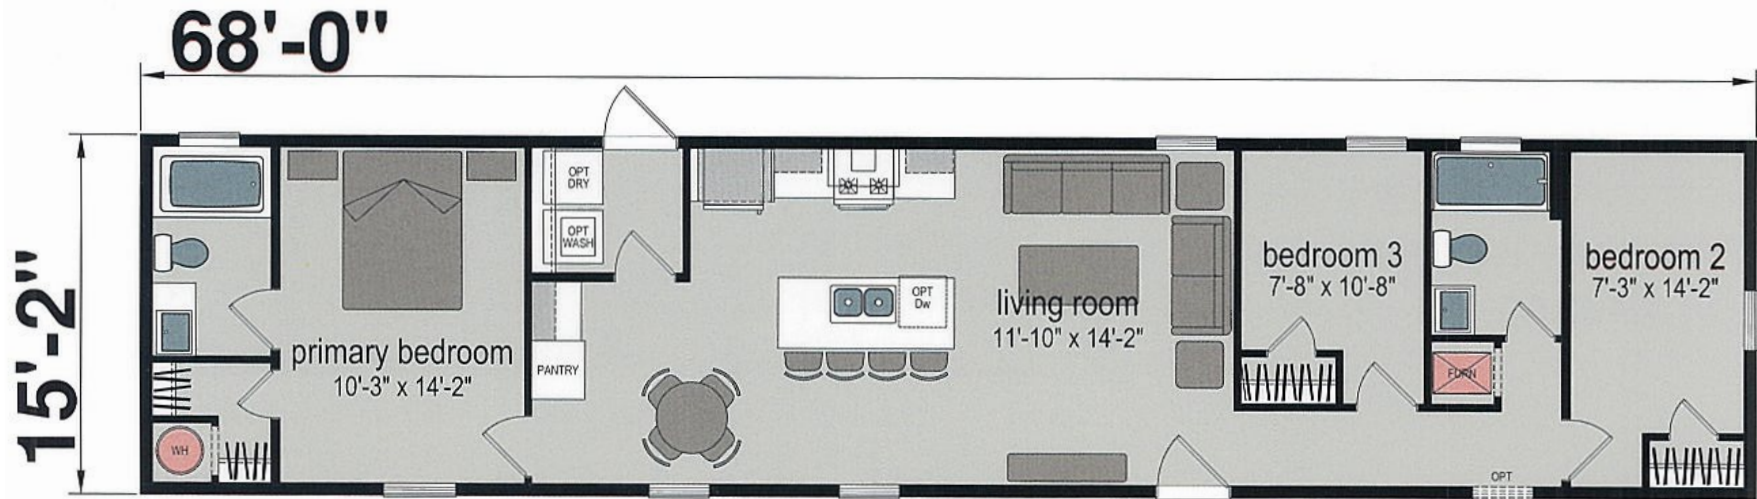

Timken

Galaxy Series

1,031 SQ. FT. (Approximate) 3 Bedroom, 2 Bath

Last Updated: 5-20-24

CHAMPION HOMES CENTER
315 W. Skyline Rd.
Arkansas City, KS 67005

FactoryHomes.com | 1-800-965-0347

IMPORTANT: Champion Homes reserves the right to modify, cancel or substitute products or features of this event at any time without prior notice or obligation. Pictures and other promotional materials are representative and may depict or contain floor plans, square footages, elevations, options, upgrades, extra design features, decorations, floor coverings, specialty light fixtures, custom paint and wall coverings, window treatments, landscaping, sound and alarm systems, furnishings, appliances, and other designer/decorator features and amenities that are not included as part of the home and/or may not be available at all locations. Home, pricing and community information is subject to change, and homes to prior sale, at any time without notice or obligation. ©2023 Champion Homes. All rights reserved.