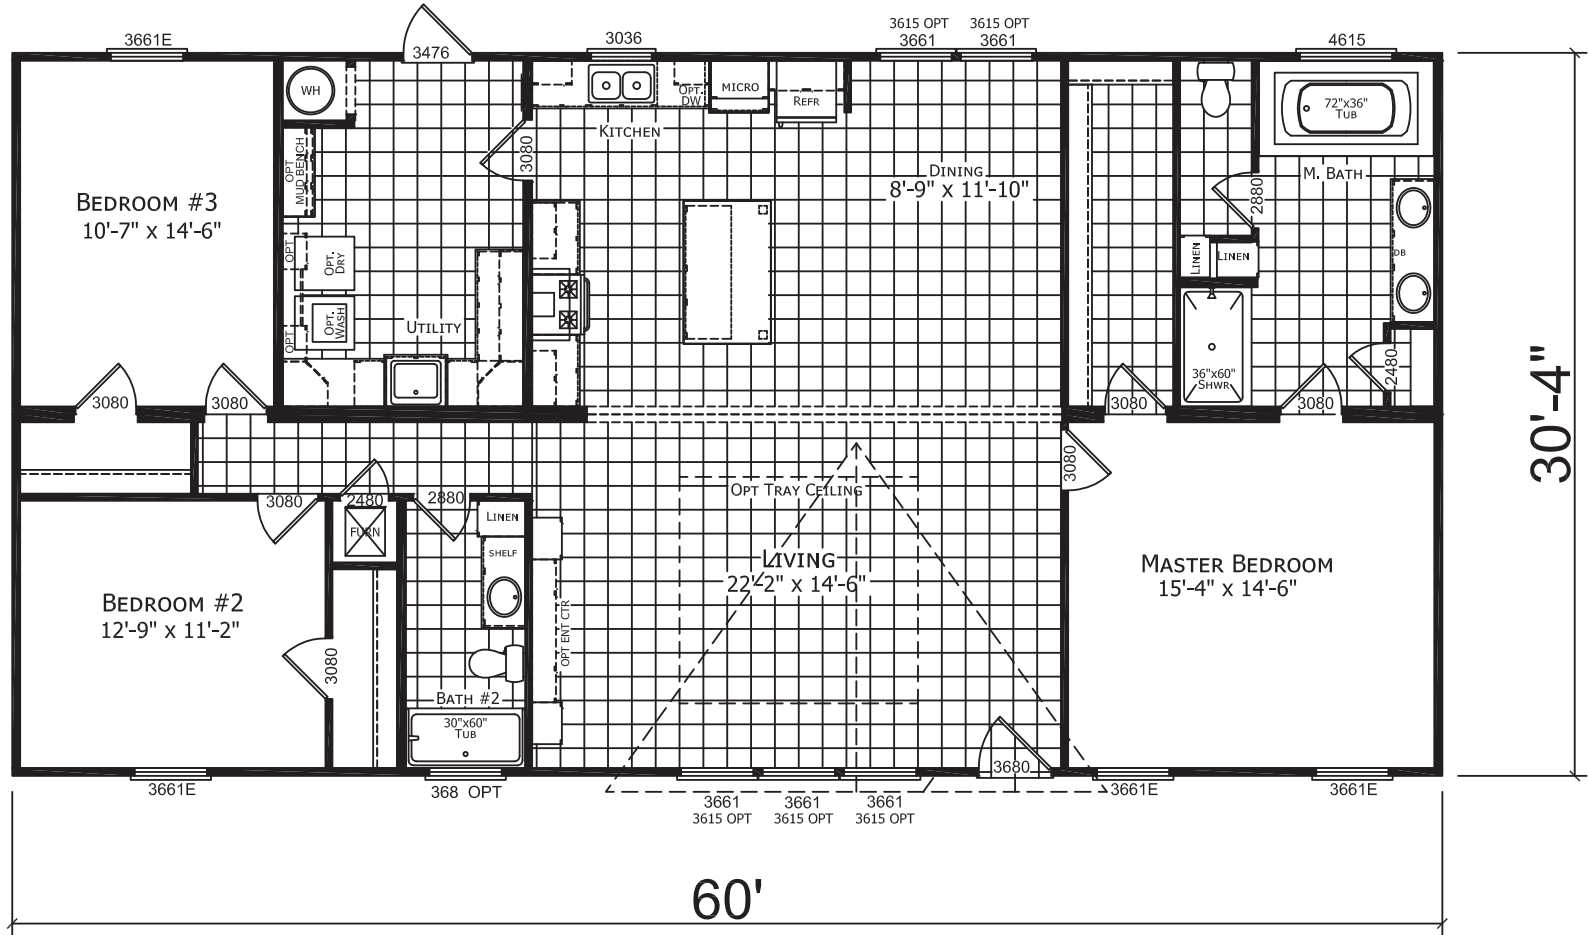

Aley
Innovation Series

Factory Expo
"Factory Direct Pricing"
HOME CENTERS

Multi-Section
3 Bedroom, 2 Bath
Approx. 1,820 Sq. Ft.

Last Updated 5-9-18

Important: Due to our policy of continual improvement, all information in our brochures may vary from actual home. The right is reserved to make changes at any time, without notice or obligation, in colors, materials, specifications, processes, and models. All dimensions and square footage calculations are nominal and approximate figures. Please check with your local sales associate for specific and current information.