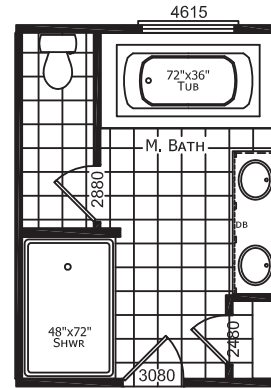

Aley
Innovation Series

Factory Expo
"Factory Direct Pricing"
HOME CENTERS

Multi-Section
3 Bedroom, 2 Bath
Approx. 1,820 Sq. Ft.

Last Updated 5-9-18

Important: Due to our policy of continual improvement, all information in our brochures may vary from actual home. The right is reserved to make changes at any time, without notice or obligation, in colors, materials, specifications, processes, and models. All dimensions and square footage calculations are nominal and approximate figures. Please check with your local sales associate for specific and current information.