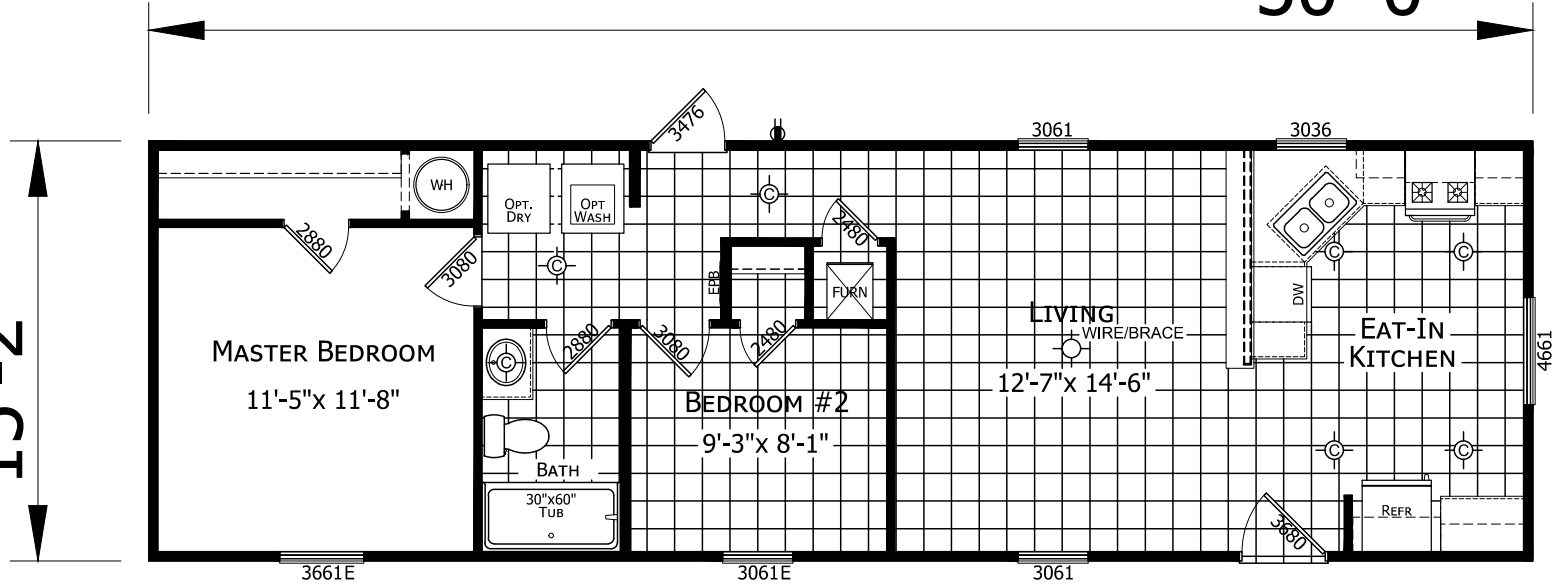

**Amberwood**  
Innovation Series

**Factory Expo**  
"Factory Direct Pricing"  
HOME CENTERS

Single Section  
2 Bedroom, 1 Bath  
Approx. 758 Sq. Ft.

Last Updated: 2-25-19

15'-2"

50'-0"

3401 W. Corsicana Highway, Athens, TX 75751