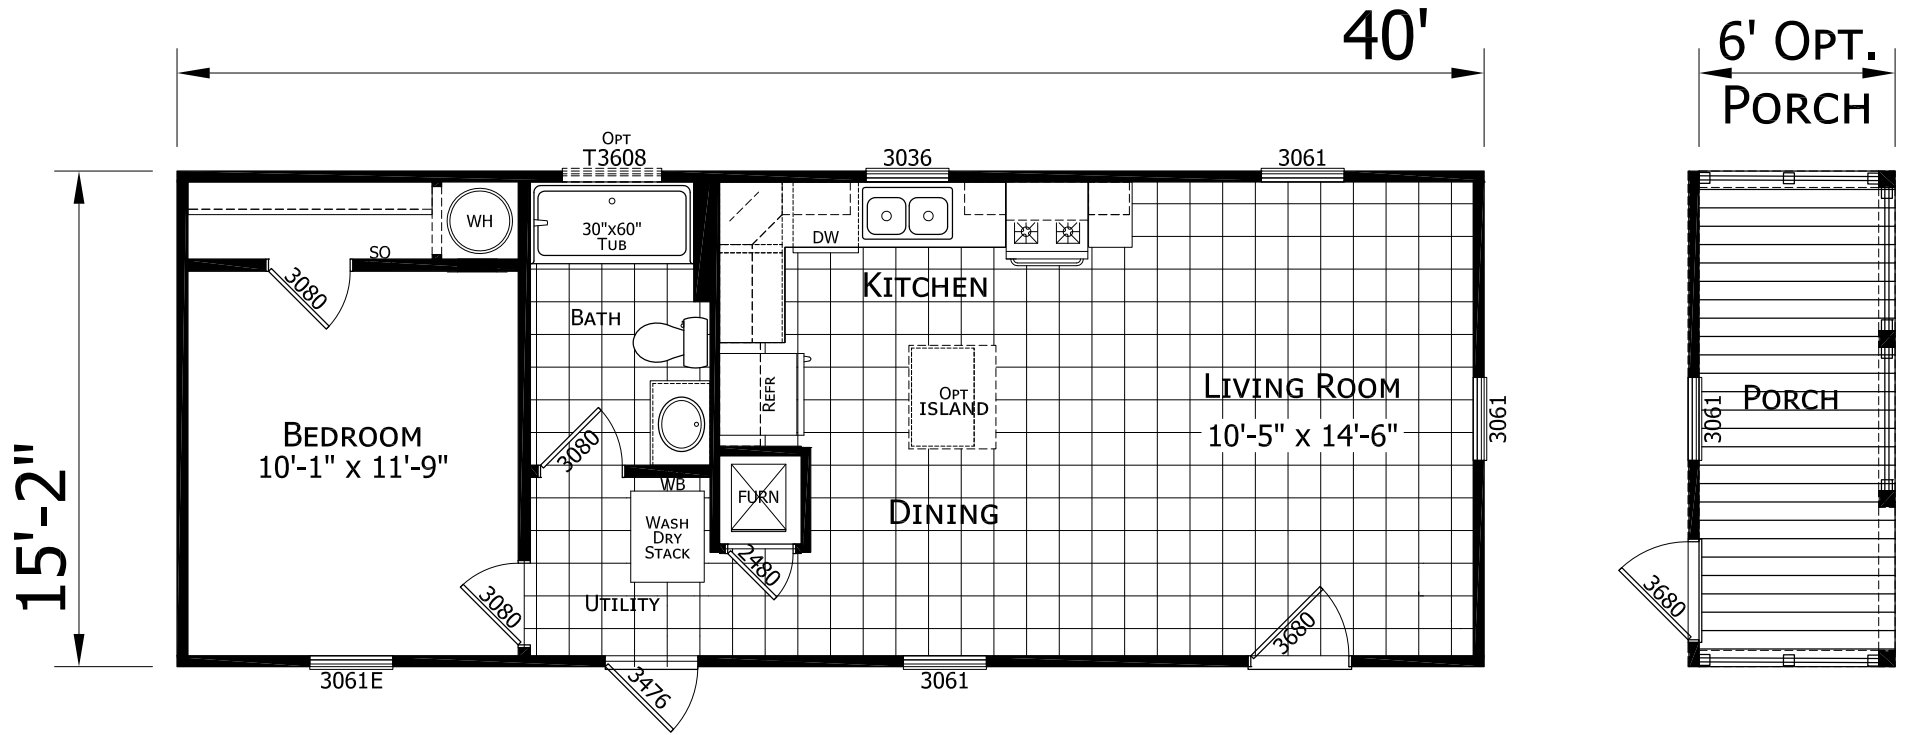

# Barnett

Factory Select Series

607 SQ. FT. (Approximate) 1 Bedroom, 1 Bath

Last Updated: 1-25-23

**CHAMPION HOMES CENTER**  
3401 W. Corsicana Hwy  
Athens, Texas 75751

**FactoryExpoDirect.net | 1-800-218-5309**