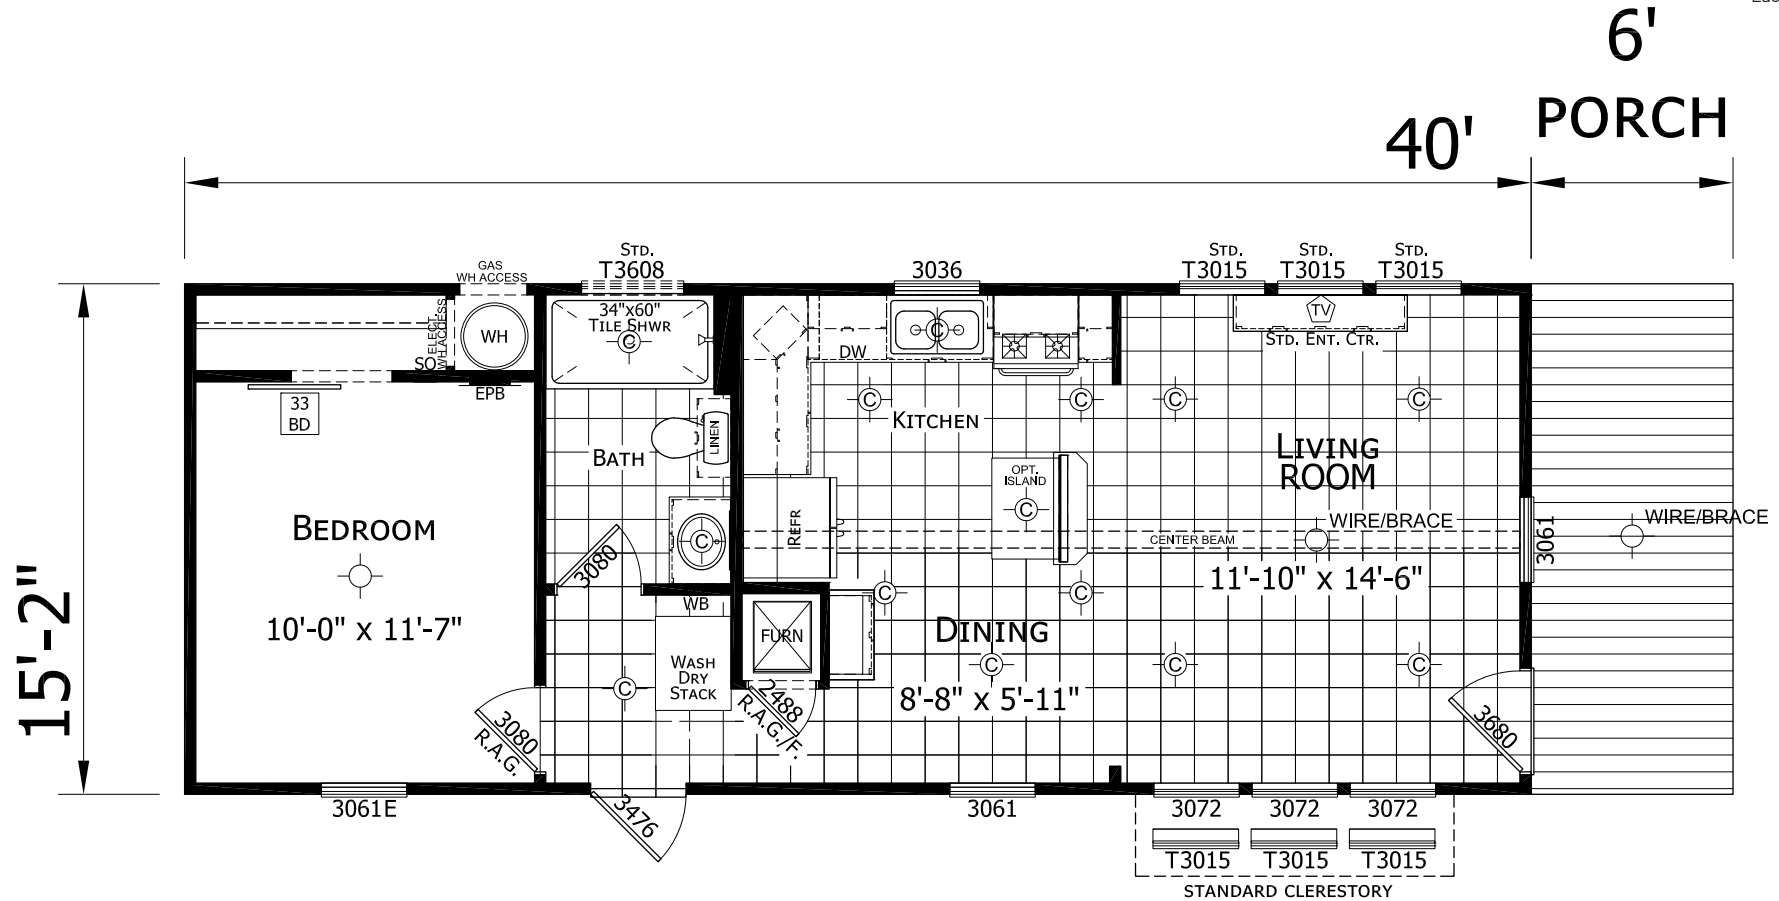

Brownsboro

Diamond Series

607 SQ. FT. (Approximate) 1 Bedroom, 1 Bath

Last Updated: 6-23-21

FACTORY EXPO HOME CENTERS

3401 W. Corsicana Hwy
Athens, Texas 75751

FactoryExpoDirect.net | 1-800-218-5309

IMPORTANT: Alta Cima Corp reserves the right to modify, cancel or substitute products or features of this event at any time without prior notice or obligation. Pictures and other promotional materials are representative and may depict or contain floor plans, square footages, elevations, options, upgrades, extra design features, decorations, floor coverings, specialty light fixtures, custom paint and wall coverings, window treatments, landscaping, sound and alarm systems, furnishings, appliances, and other designer/decorator features and amenities that are not included as part of the home and/or may not be available at all locations. Home, pricing and community information is subject to change, and homes to prior sale, at any time without notice or obligation. ©2020 Alta Cima Corp. All rights reserved.