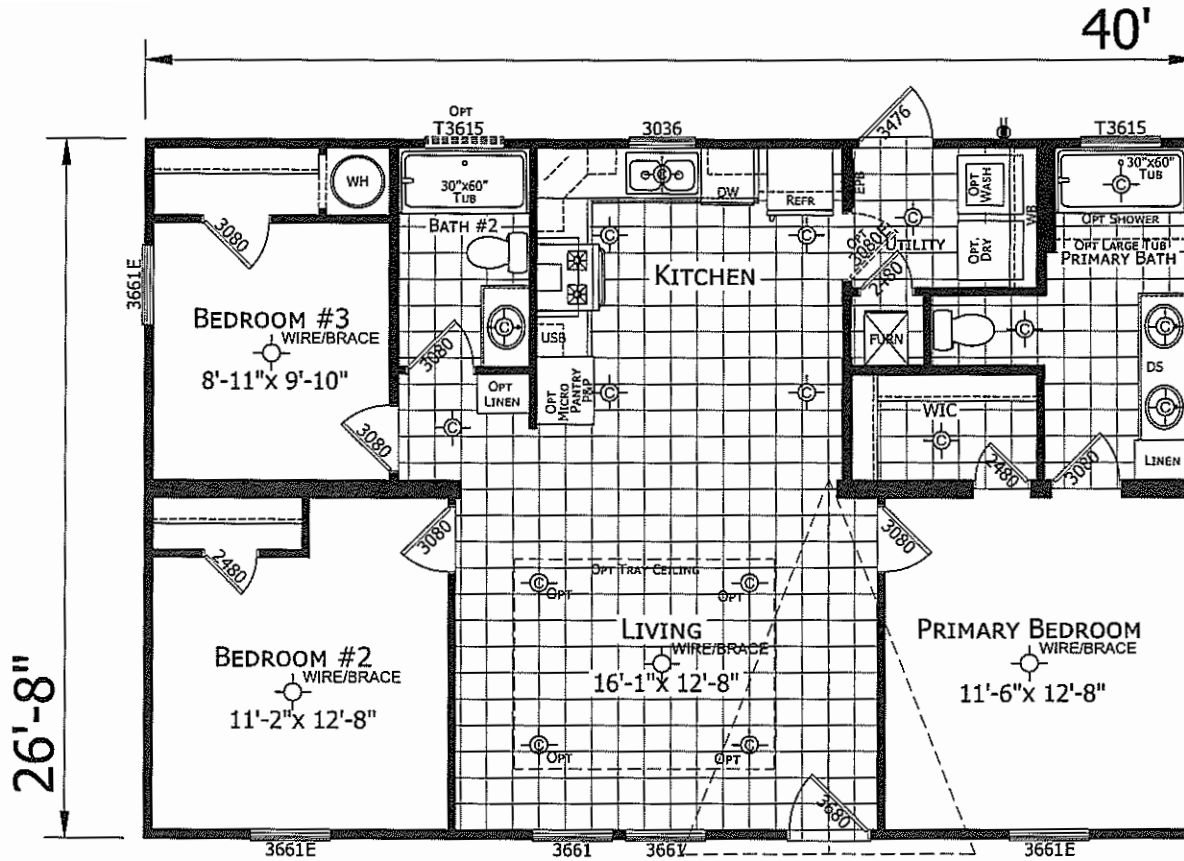

Caney

Innovation Series - Multi Section

1,067 SQ. FT. (Approximate) 3 Bedrooms, 2 Baths

Last Updated: 9-13-22

CHAMPION HOMES CENTER
 3401 W. Corsicana Hwy
 Athens, Texas 75751

FactoryExpoDirect.net | 1-800-218-5309