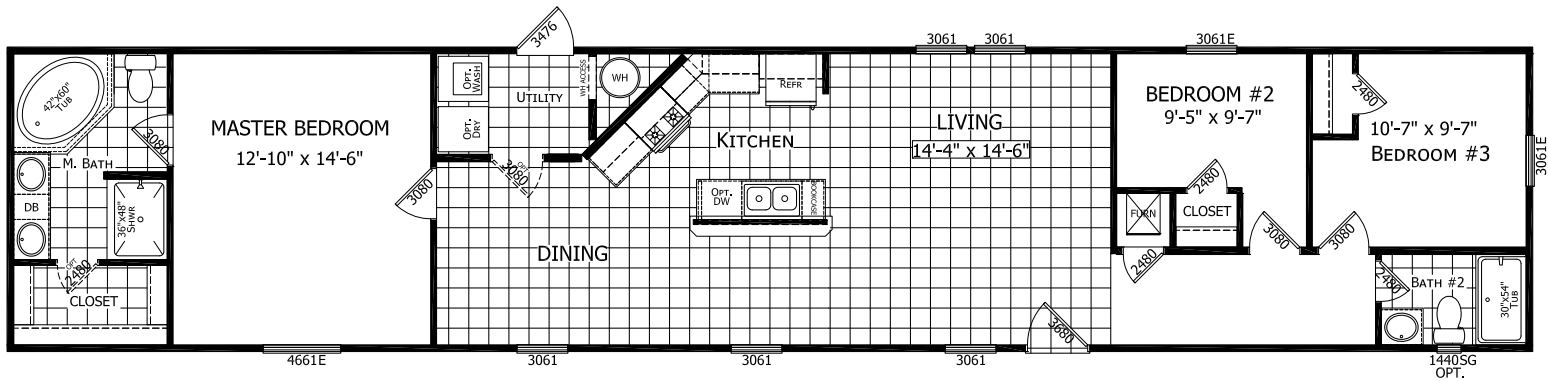

Capano
Innovation Series

Factory Expo
"Factory Direct Pricing"
HOME CENTERS

Single Section
3 Bedrooms, 2 Baths
Approx. 1,152 Sq. Ft.

Last Updated: 3-5-19

Important: Due to our policy of continual improvement, all information in our brochures may vary from actual home. The right is reserved to make changes at any time, without notice or obligation, in colors, materials, specifications, processes, and models. All dimensions and square footage calculations are nominal and approximate figures. Please check with your local sales associate for specific and current information.

OPT. MASTER BATH