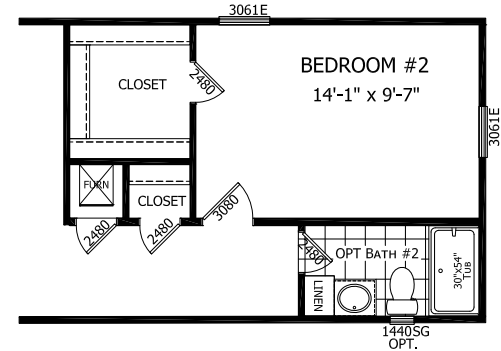

2 BDRM OPTION W/OPT BATH 2

3401 W. Corsicana Highway, Athens, TX 75751

1-800-218-5309