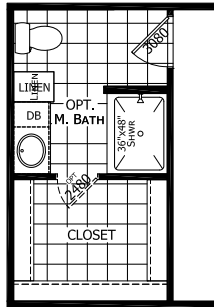

Capano
Innovation Series

Factory Expo
"Factory Direct Pricing"
HOME CENTERS

Single Section
3 Bedrooms, 2 Baths
Approx. 1,152 Sq. Ft.

Last Updated: 3-5-19

Important: Due to our policy of continual improvement, all information in our brochures may vary from actual home. The right is reserved to make changes at any time, without notice or obligation, in colors, materials, specifications, processes, and models. All dimensions and square footage calculations are nominal and approximate figures. Please check with your local sales associate for specific and current information.

OPT. MASTER BATH