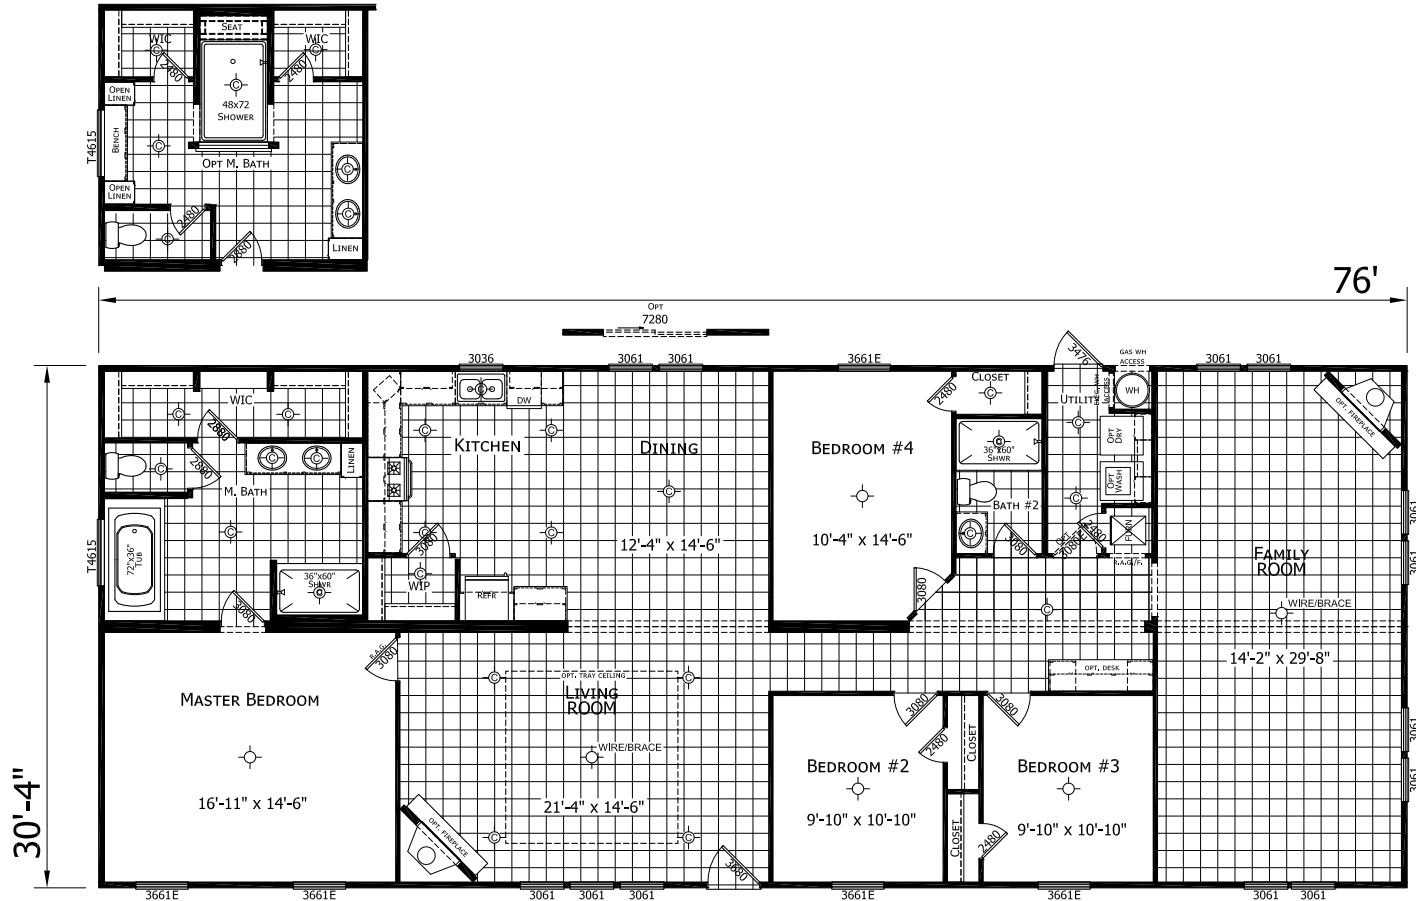

Cleburne

Innovation Series - Multi Section

2,305 SQ. FT. (Approximate) 4 Bedrooms, 2 Baths

Last Updated: 5-11-21

FACTORY EXPO HOME CENTERS
 3401 W. Corsicana Hwy
 Athens, Texas 75751

FactoryExpoDirect.net | 1-800-218-5309