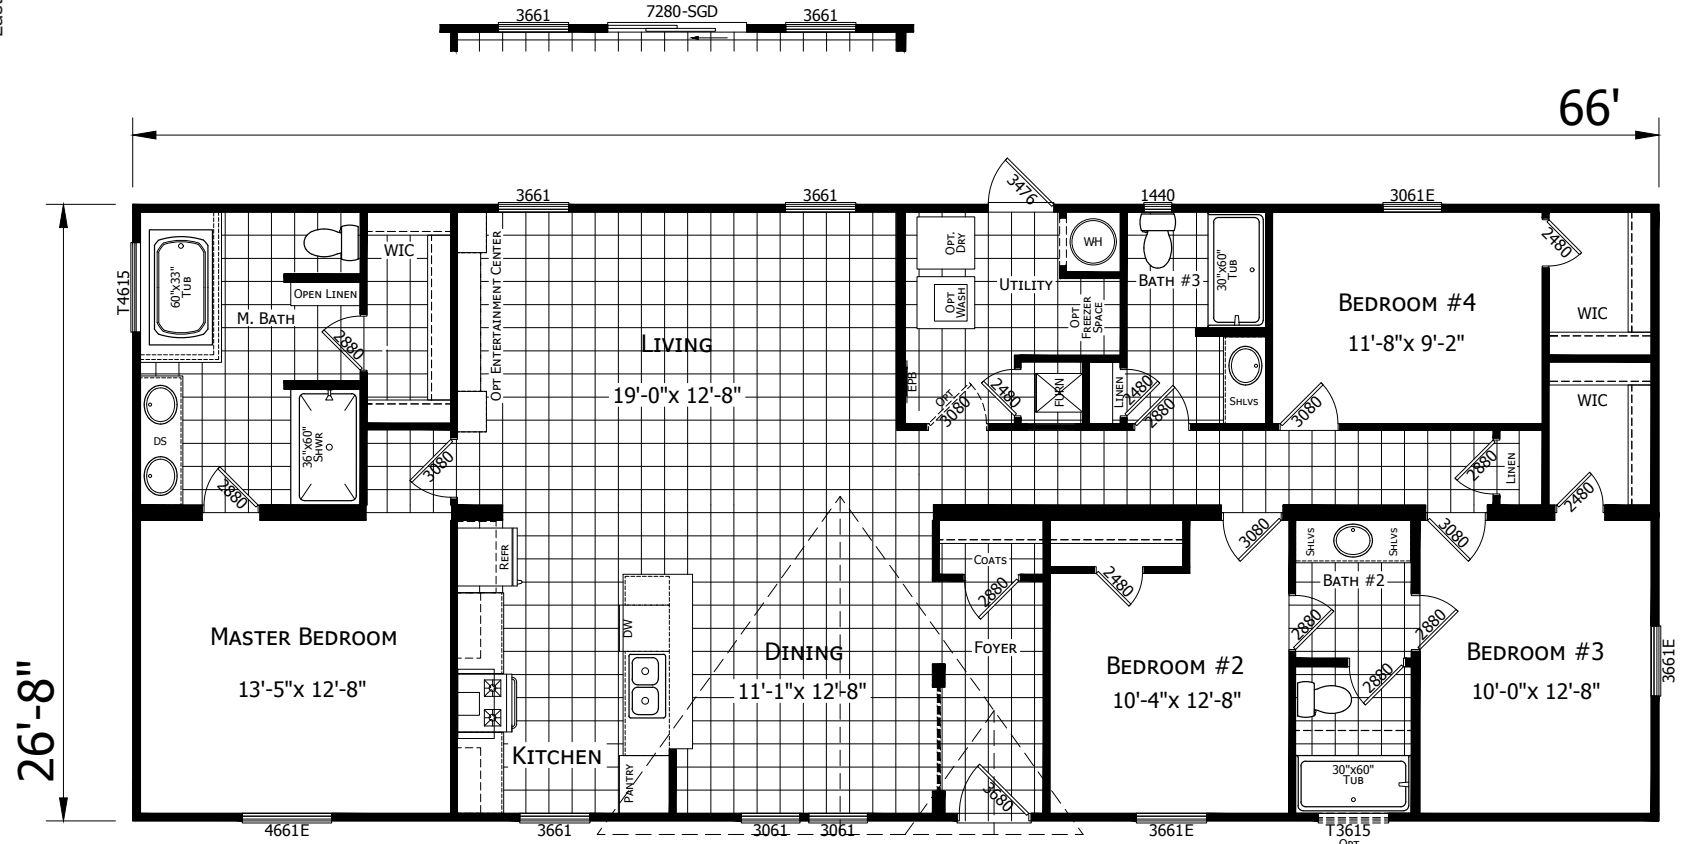

Corrigan
Innovation Series

Factory Expo
"Factory Direct Pricing"
HOME CENTERS

Multi Section
4 Bedrooms, 3 Baths
Approx. 1,760 Sq. Ft.

Last Updated: 1-8-2020

3401 W. Corsicana Highway, Athens, TX 75751

1-800-218-5309