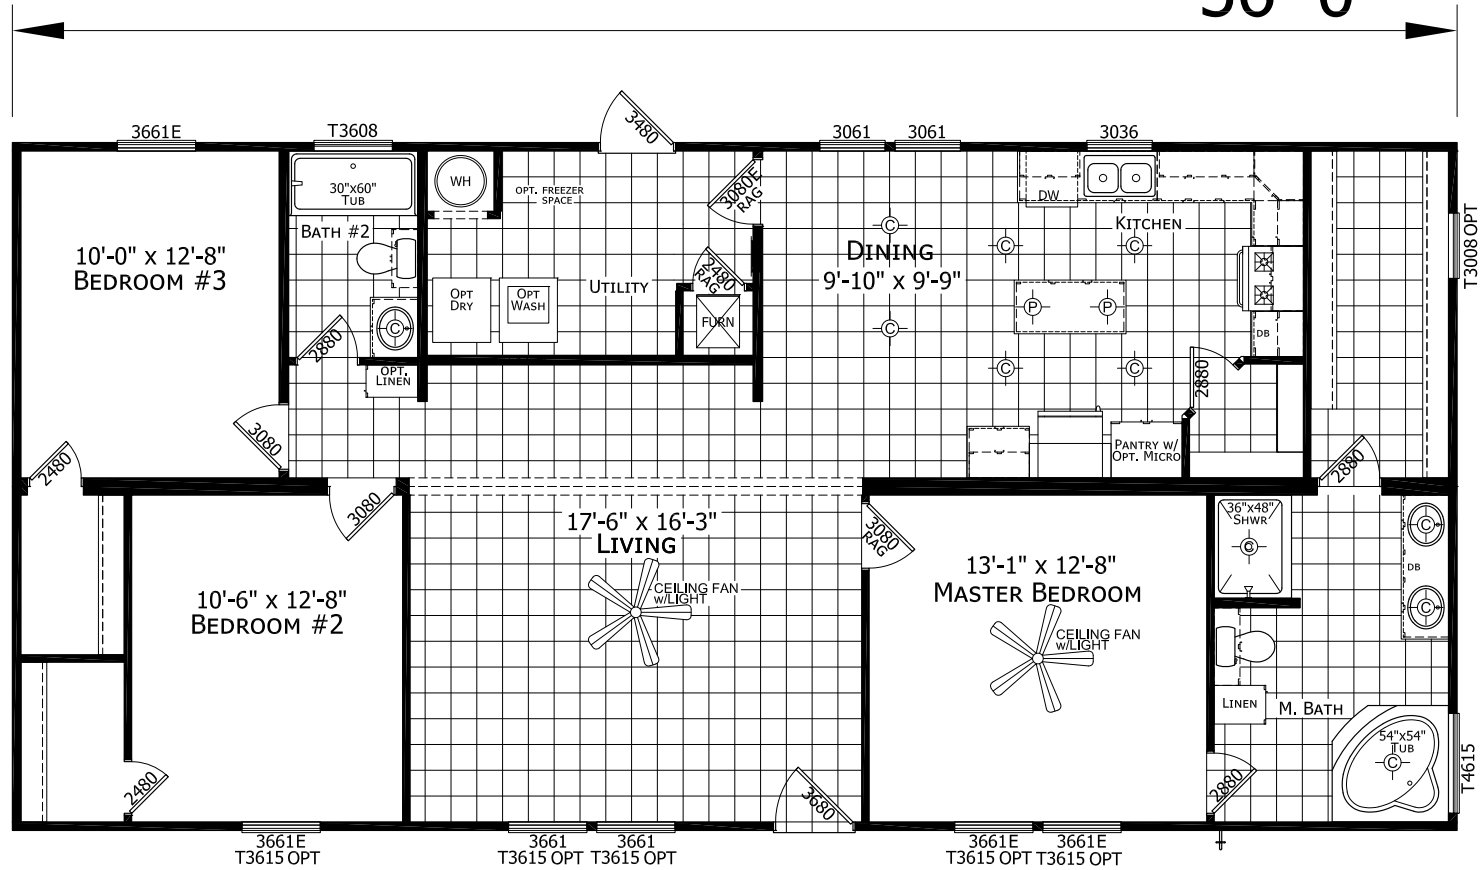

Crockett
Innovation Series

Factory Expo
"Factory Direct Pricing"
HOME CENTERS

Multi Section
3 Bedrooms, 2 Baths
Approx. 1,493 Sq. Ft.

Last Updated: 1-7-2020

26'-8"

56'-0"

3401 W. Corsicana Highway, Athens, TX 75751