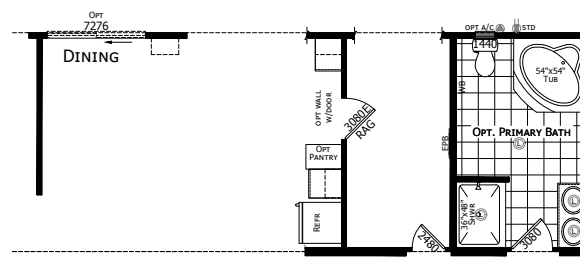

# Denville

Redman Classic Series - Multi Section

1,280 SQ. FT. (Approximate) 3 Bedroom, 2 Bath

Last Updated: 10-30-24

**CHAMPION HOMES CENTER**  
3401 W. Corsicana Hwy  
Athens, Texas 75751

**FactoryExpoDirect.net | 1-800-218-5309**