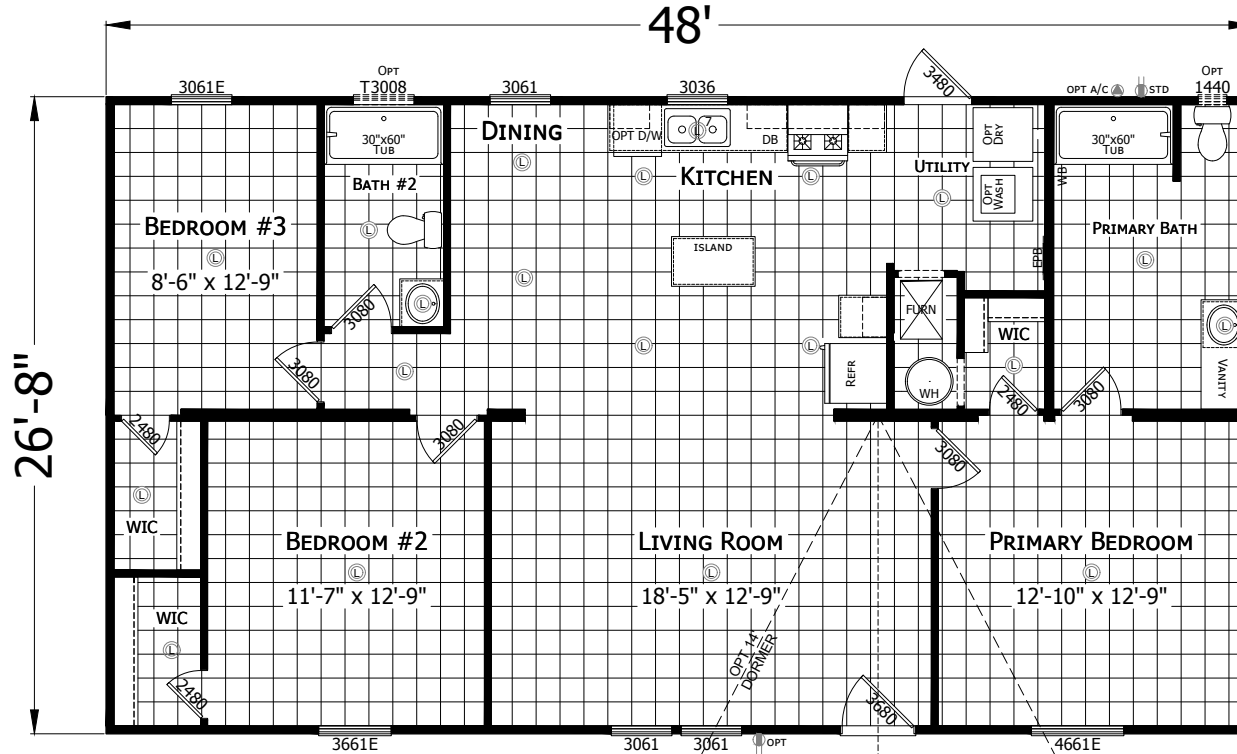

# Denville

Redman Classic Series - Multi Section

1,280 SQ. FT. (Approximate) 3 Bedroom, 2 Bath

Last Updated: 10-30-24

**CHAMPION HOMES CENTER**  
3401 W. Corsicana Hwy  
Athens, Texas 75751

**FactoryExpoDirect.net | 1-800-218-5309**