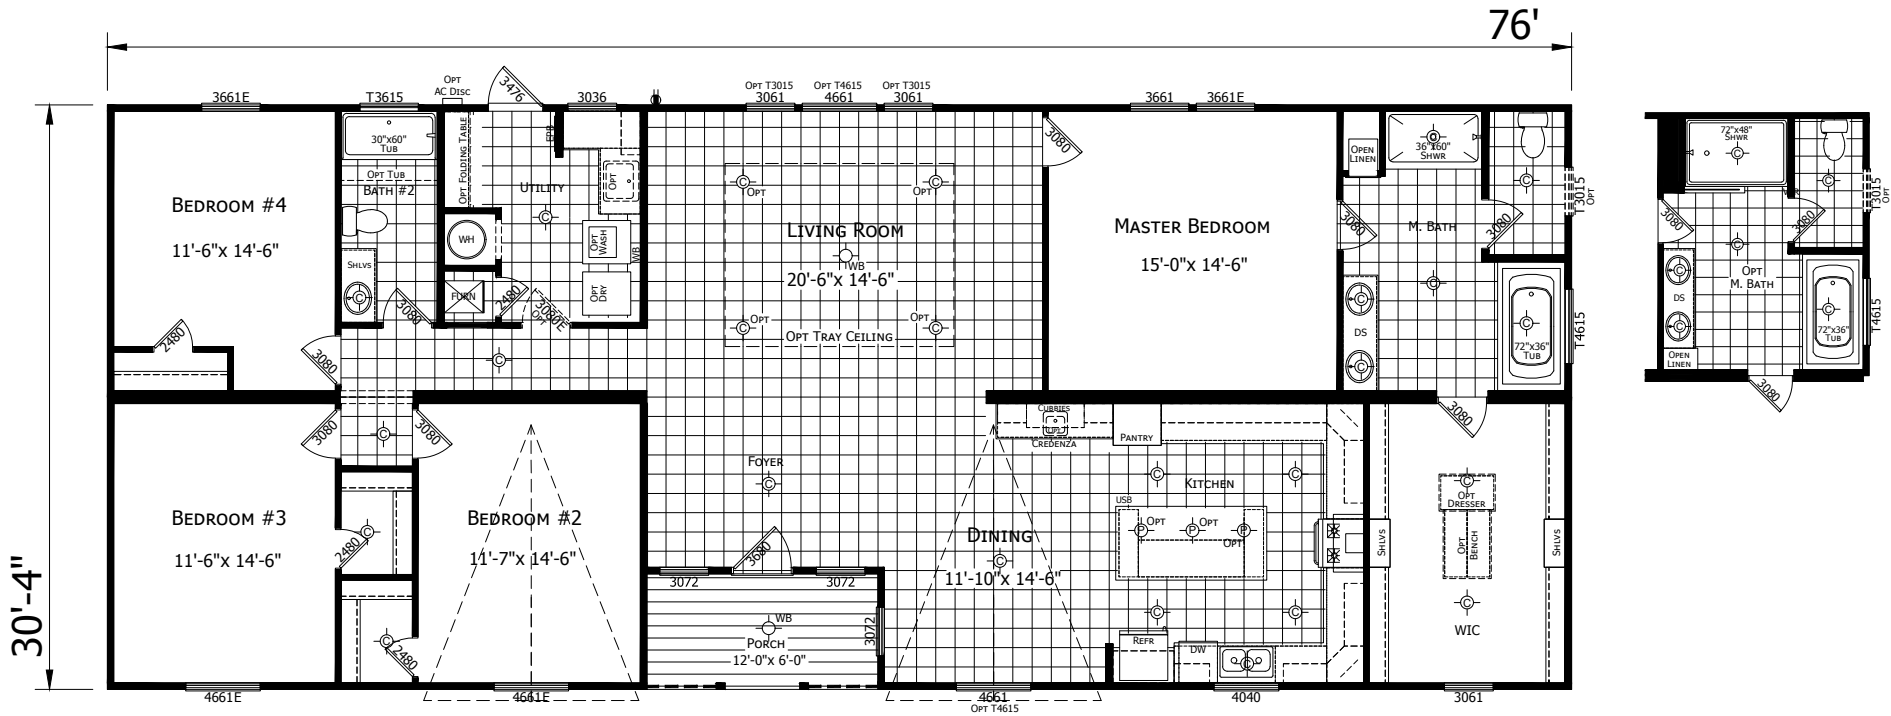

Estero

Innovation Series - Multi Section

2,233 SQ. FT. (Approximate) 4 Bedrooms, 2 Baths

CHAMPION
HOMES CENTER

Last Updated: 7-16-21

CHAMPION HOMES CENTER
3401 W. Corsicana Hwy
Athens, Texas 75751

FactoryExpoDirect.net | 1-800-218-5309