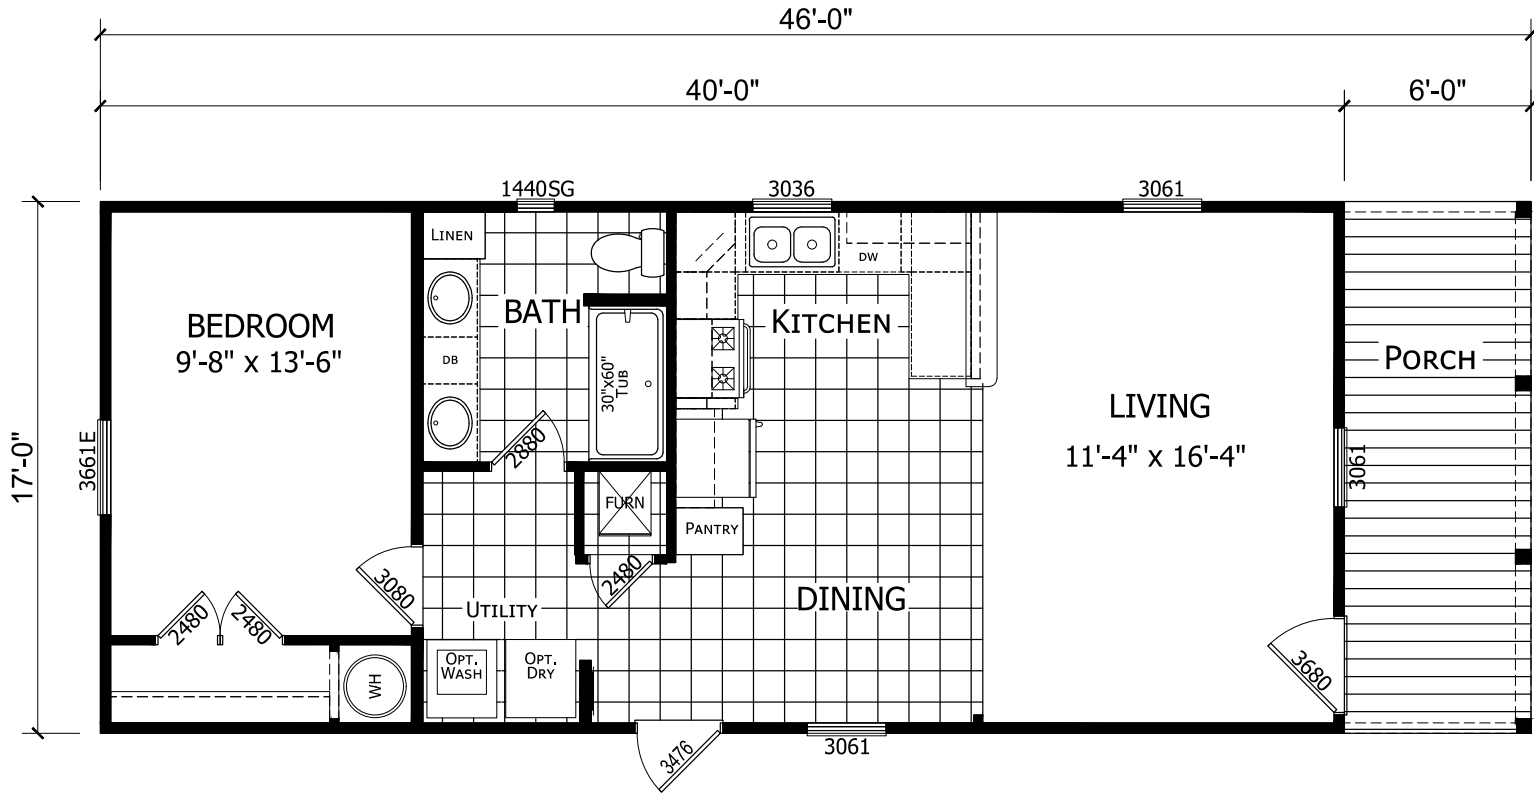

Glen Rose
Innovation Series

Factory Expo
"Factory Direct Pricing"
HOME CENTERS

Single Section
1 Bedroom, 1 Bath
Approx. 782 Sq. Ft.

Last Updated: 3-5-19

3401 W. Corsicana Highway, Athens, TX 75751

1-800-218-5309