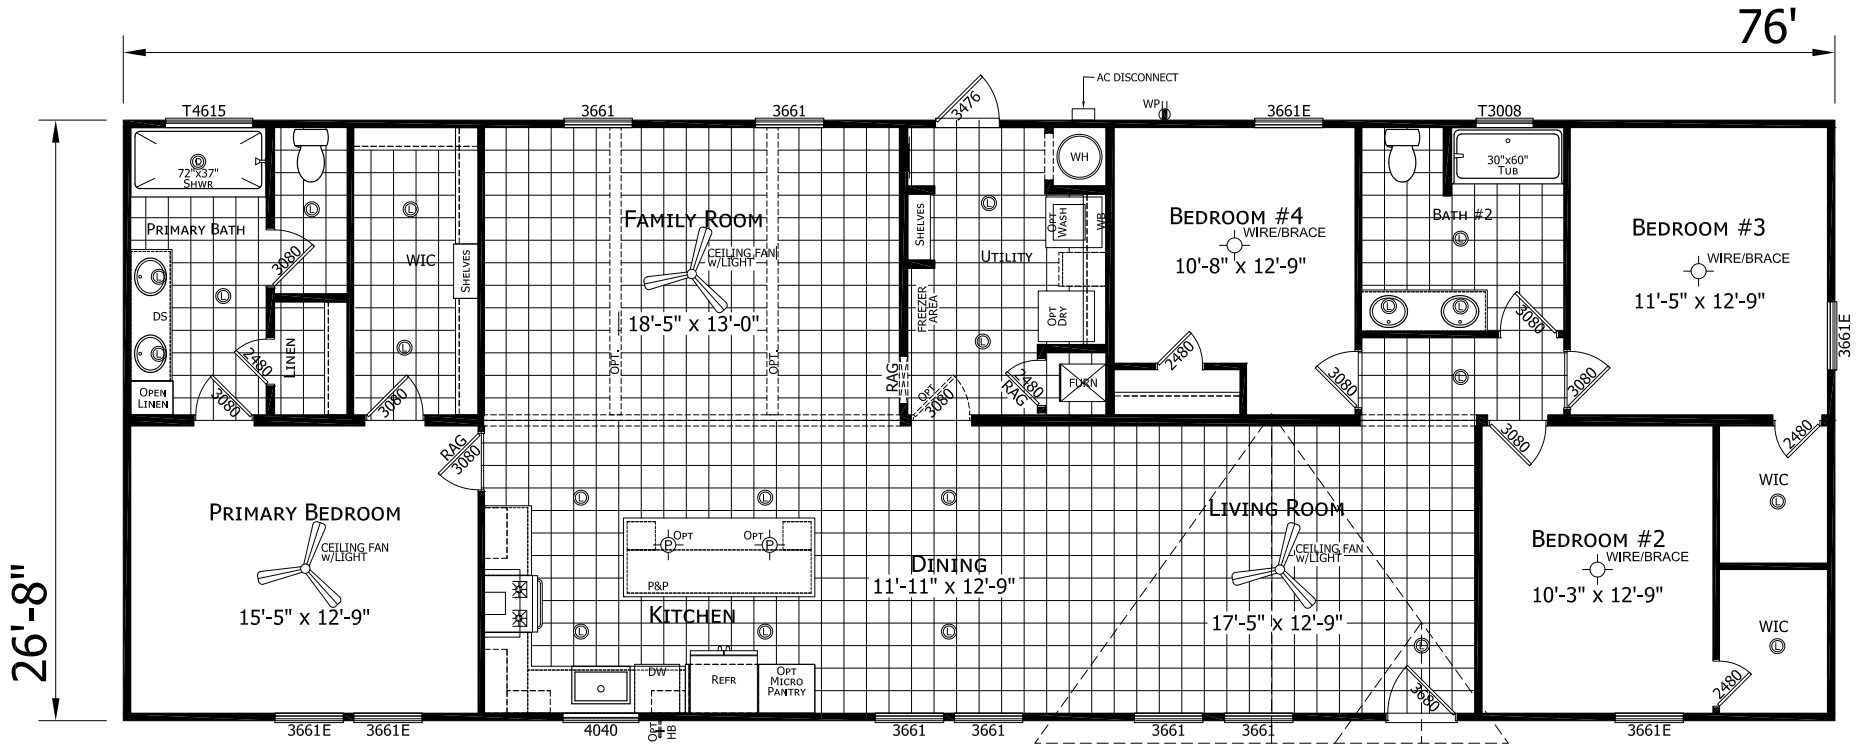

Harding

Winter Special Series

2,027 SQ. FT. (Approximate) 4 Bedroom, 2 Bath

CHAMPION
HOMES CENTER

Last Updated: 12-18-23

CHAMPION HOMES CENTER
3401 W. Corsicana Hwy
Athens, Texas 75751

FactoryExpoDirect.net | 1-800-218-5309