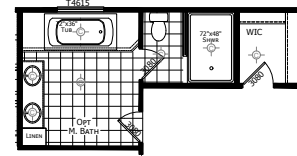

Harleton

Innovation Series - Multi Section

2,305 SQ. FT. (Approximate) 4 Bedrooms, 3 Baths

Last Updated: 5-11-21

CHAMPION HOMES CENTER
3401 W. Corsicana Hwy
Athens, Texas 75751

FactoryExpoDirect.net | 1-800-218-5309