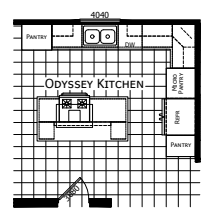

Harleton

Innovation Series - Multi Section

2,305 SQ. FT. (Approximate) 4 Bedrooms, 3 Baths

Last Updated: 5-11-21

CHAMPION HOMES CENTER
3401 W. Corsicana Hwy
Athens, Texas 75751

FactoryExpoDirect.net | 1-800-218-5309