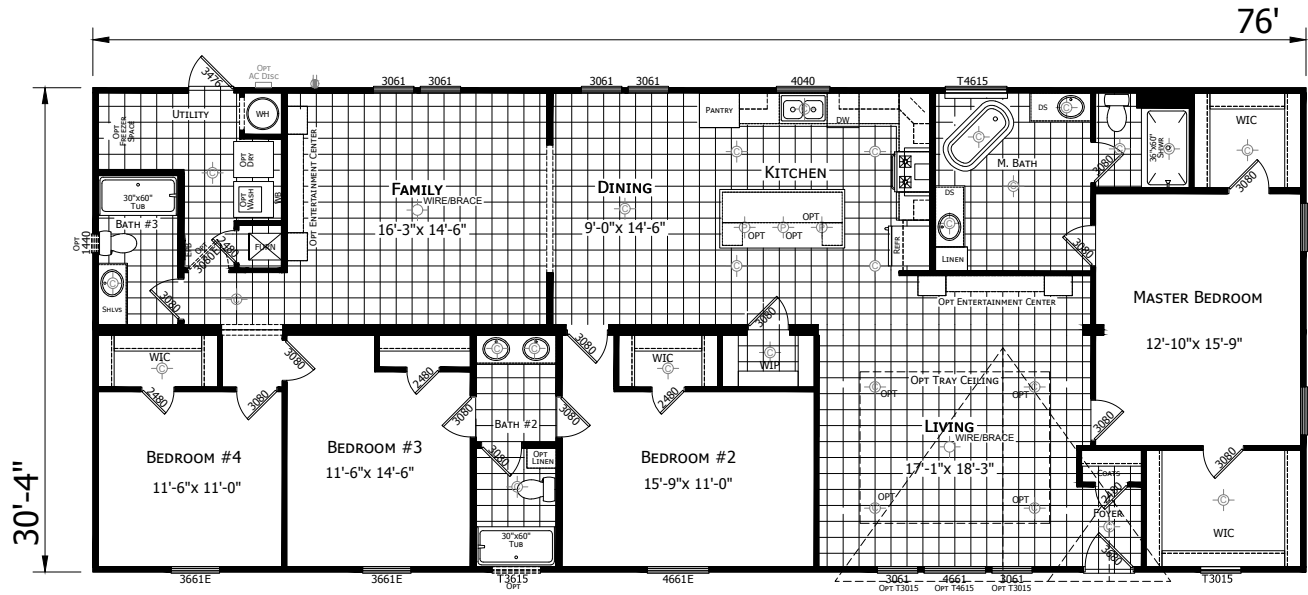

Harleton

Innovation Series - Multi Section

2,305 SQ. FT. (Approximate) 4 Bedrooms, 3 Baths

Last Updated: 5-11-21

CHAMPION HOMES CENTER
3401 W. Corsicana Hwy
Athens, Texas 75751

FactoryExpoDirect.net | 1-800-218-5309