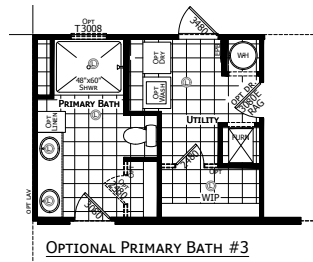

Hartly

Redman Classic Series - Multi Section

1,387 SQ. FT. (Approximate) 3 Bedroom, 2 Bath

Last Updated: 10-30-24

CHAMPION HOMES CENTER
 3401 W. Corsicana Hwy
 Athens, Texas 75751

FactoryExpoDirect.net | 1-800-218-5309