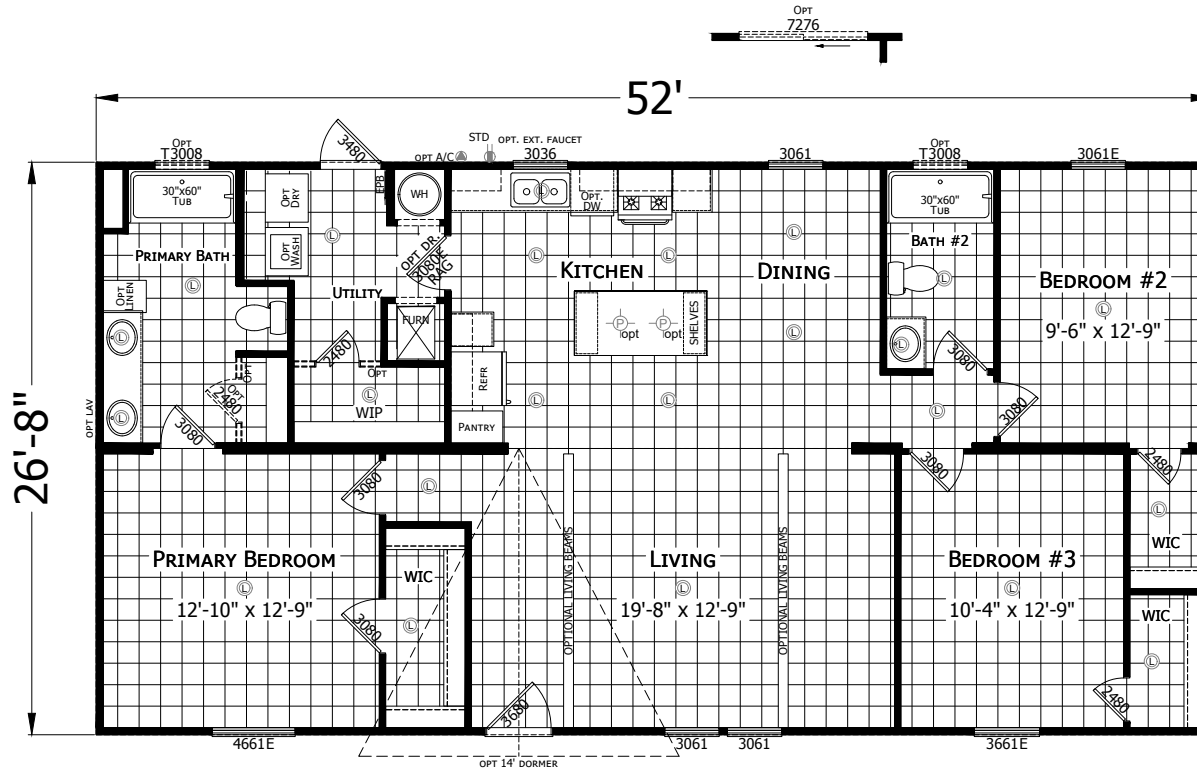

Hartly

Redman Classic Series - Multi Section

1,387 SQ. FT. (Approximate) 3 Bedroom, 2 Bath

Last Updated: 10-30-24

CHAMPION HOMES CENTER
 3401 W. Corsicana Hwy
 Athens, Texas 75751

FactoryExpoDirect.net | 1-800-218-5309