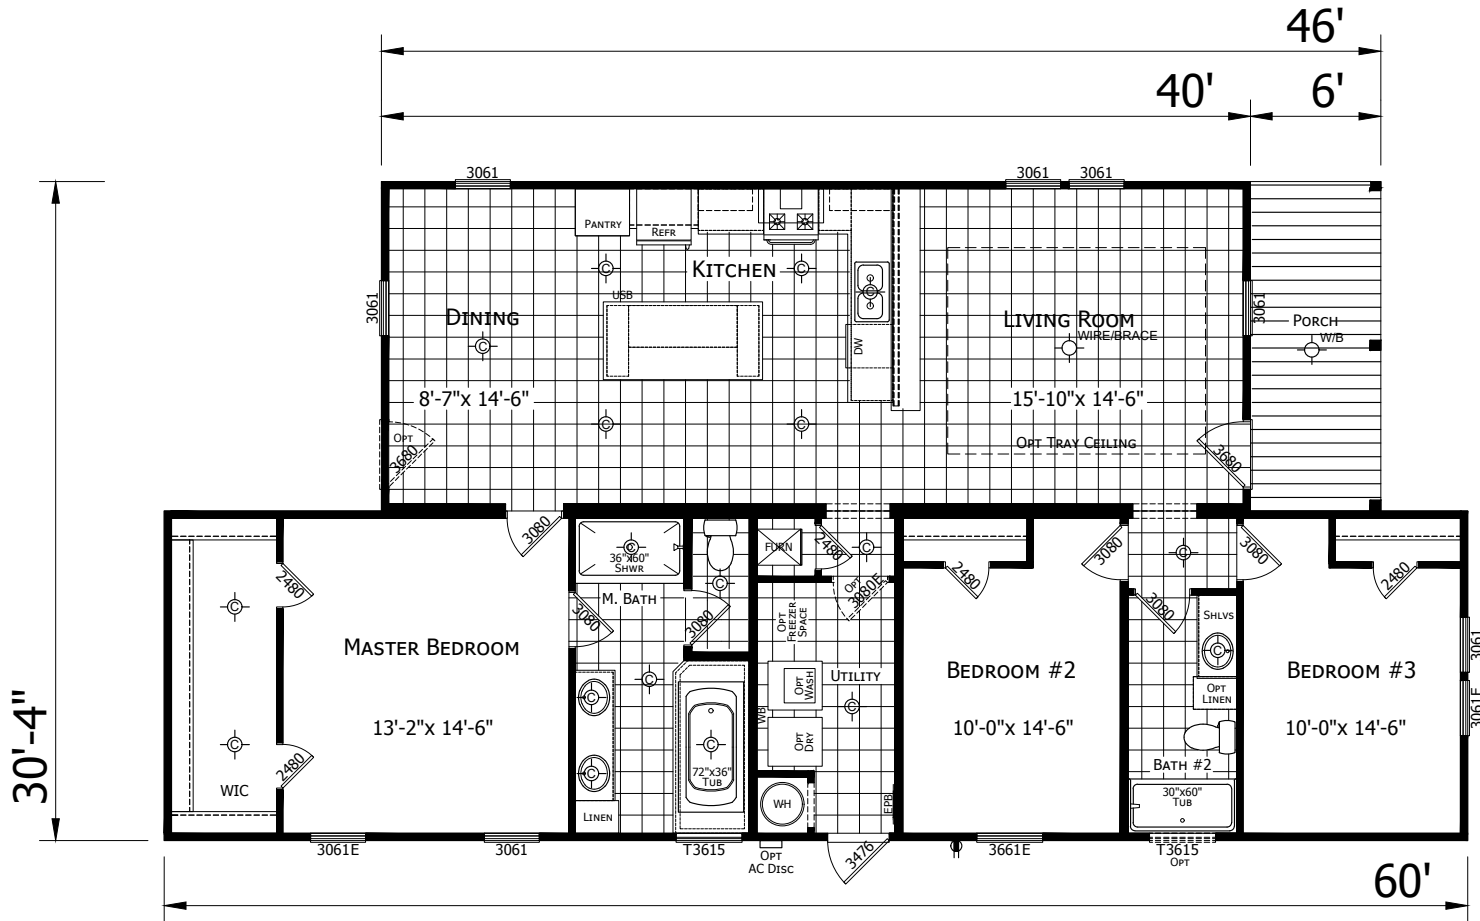

Hebron

Innovation Series - Multi Section

1,517 SQ. FT. (Approximate) 3 Bedrooms, 2 Baths

CHAMPION[®]
HOMES CENTER

Last Updated: 11-8-21

CHAMPION HOMES CENTER
3401 W. Corsicana Hwy
Athens, Texas 75751

FactoryExpoDirect.net | 1-800-218-5309