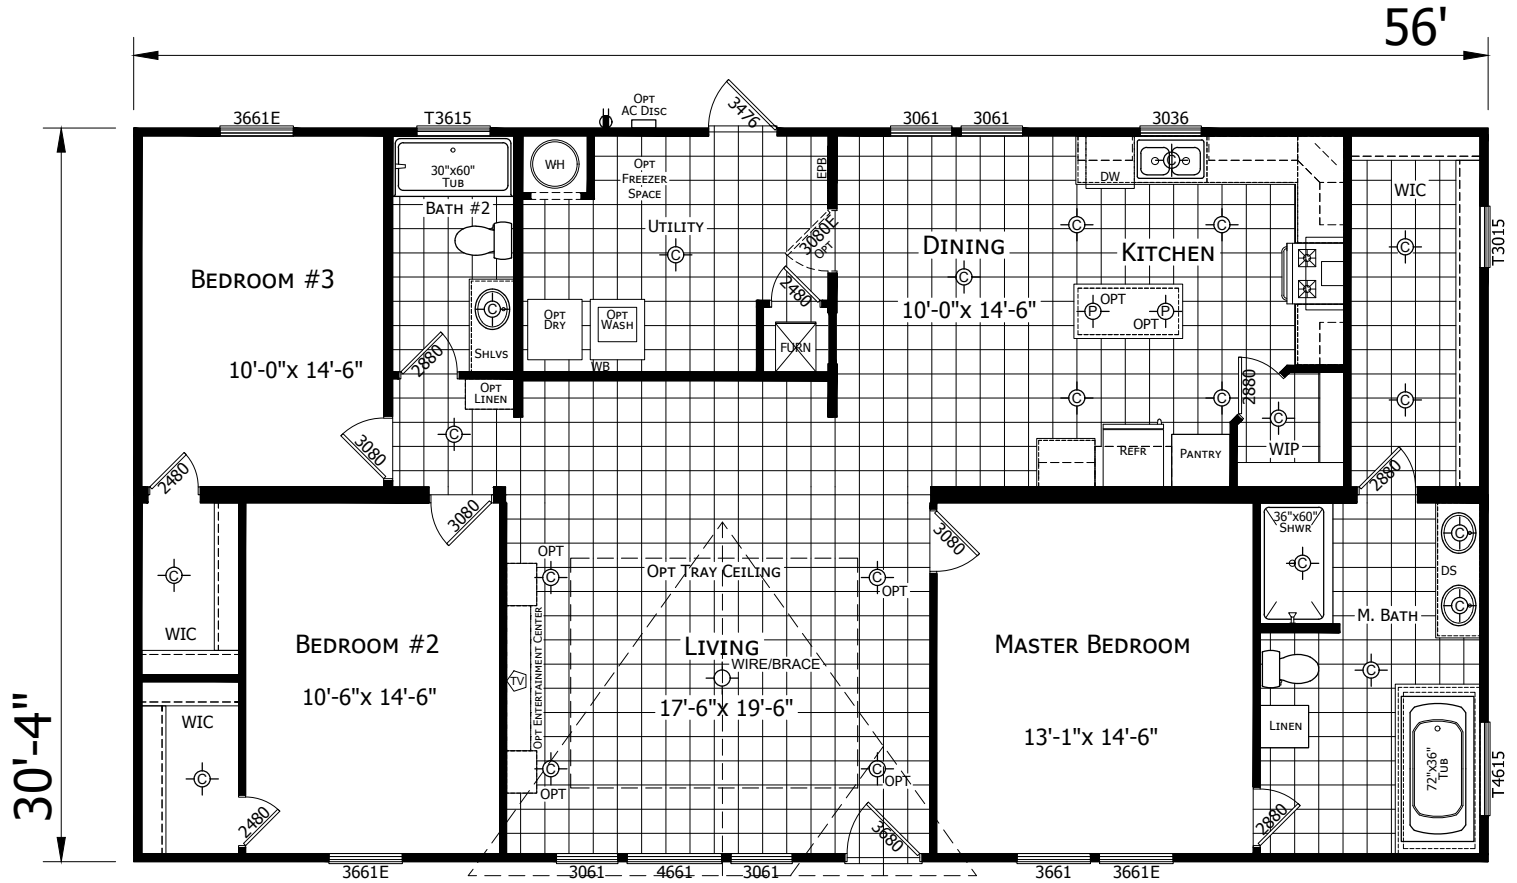

Jasperton
Innovation Series

Factory Expo
"Factory Direct Pricing"
HOME CENTERS

Multi Section
3 Bedrooms, 2 Baths
Approx. 1,699 Sq. Ft.

Last Updated: 1-8-2020

3401 W. Corsicana Highway, Athens, TX 75751

1-800-218-5309