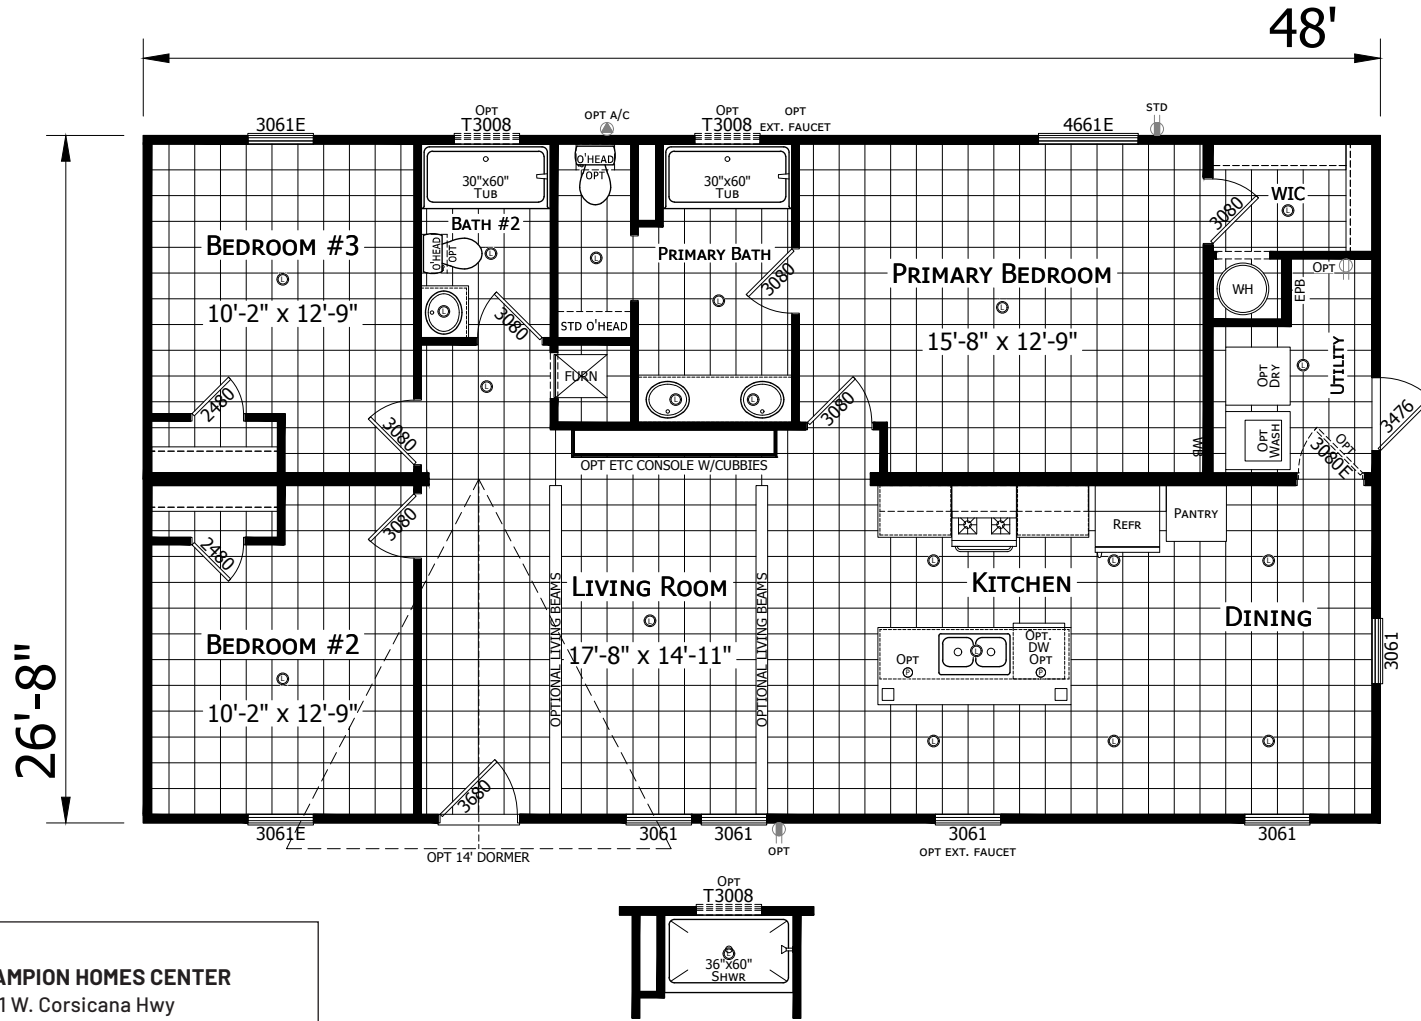

Keansburg

Redman Classic Series - Multi Section

1,280 SQ. FT. (Approximate) 3 Bedroom, 2 Bath

Last Updated: 10-30-24

CHAMPION HOMES CENTER
 3401 W. Corsicana Hwy
 Athens, Texas 75751

FactoryExpoDirect.net | 1-800-218-5309