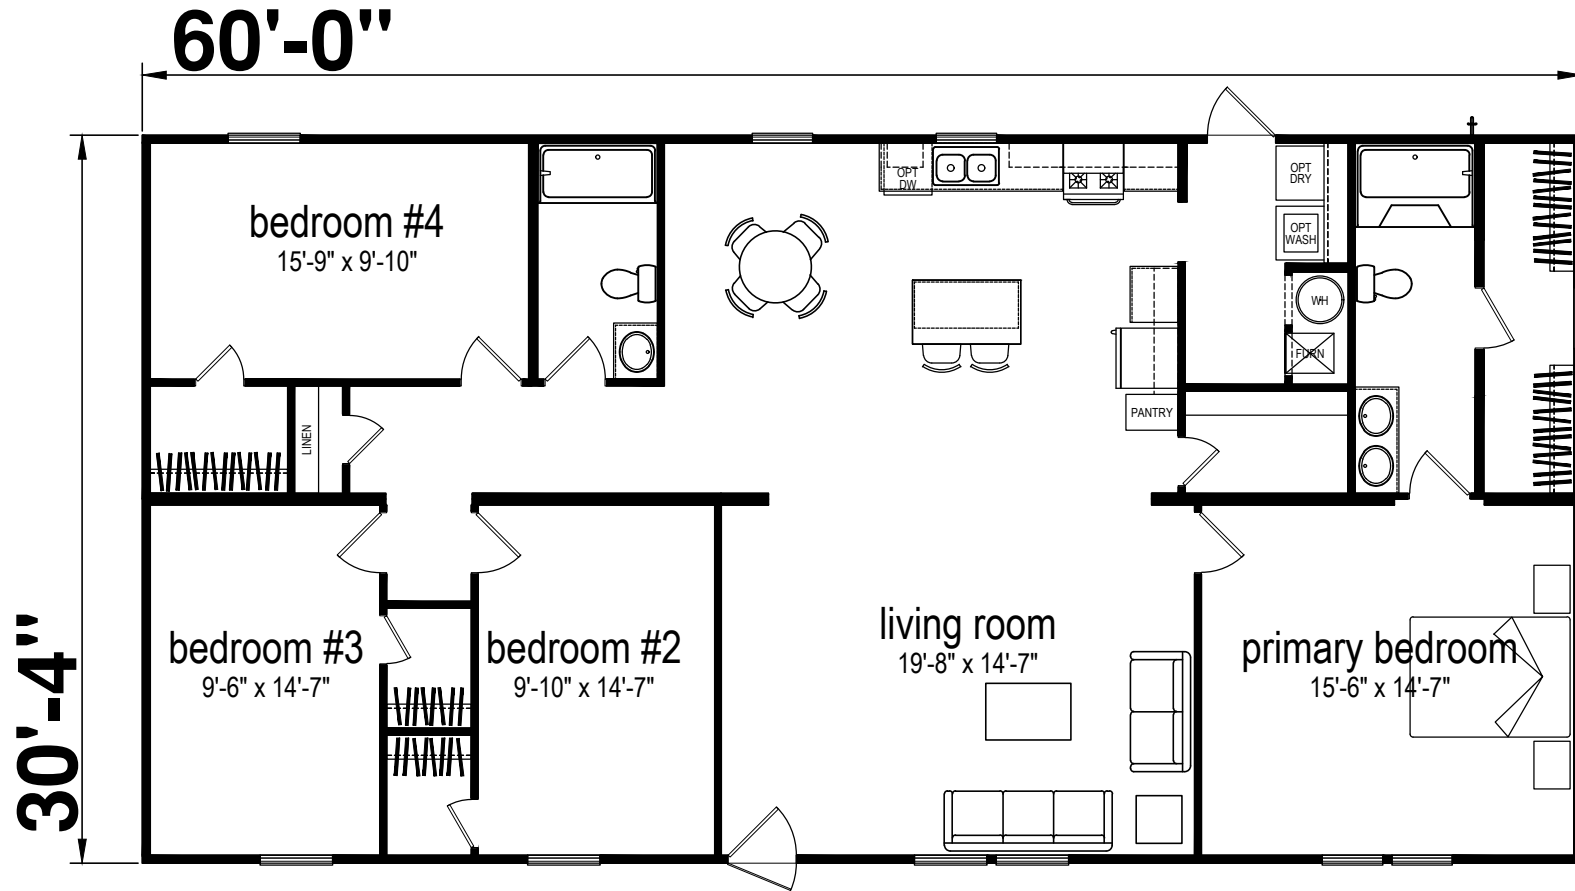

Lea

Prime Series

1,820 SQ. FT. (Approximate) 4 Bedroom, 2 Bath

Last Updated: 5-2-23

CHAMPION HOMES CENTER
3401 W. Corsicana Hwy
Athens, Texas 75751

FactoryExpoDirect.net | 1-800-218-5309

IMPORTANT: Champion Homes Center reserves the right to modify, cancel or substitute products or features of this event at any time without prior notice or obligation. Pictures and other promotional materials are representative and may depict or contain floor plans, square footages, elevations, options, upgrades, extra design features, decorations, floor coverings, specialty light fixtures, custom paint and wall coverings, window treatments, landscaping, sound and alarm systems, furnishings, appliances, and other designer/decorator features and amenities that are not included as part of the home and/or may not be available at all locations. Home, pricing and community information is subject to change, and homes to prior sale, at any time without notice or obligation. ©2023 Champion Homes Center. All rights reserved.