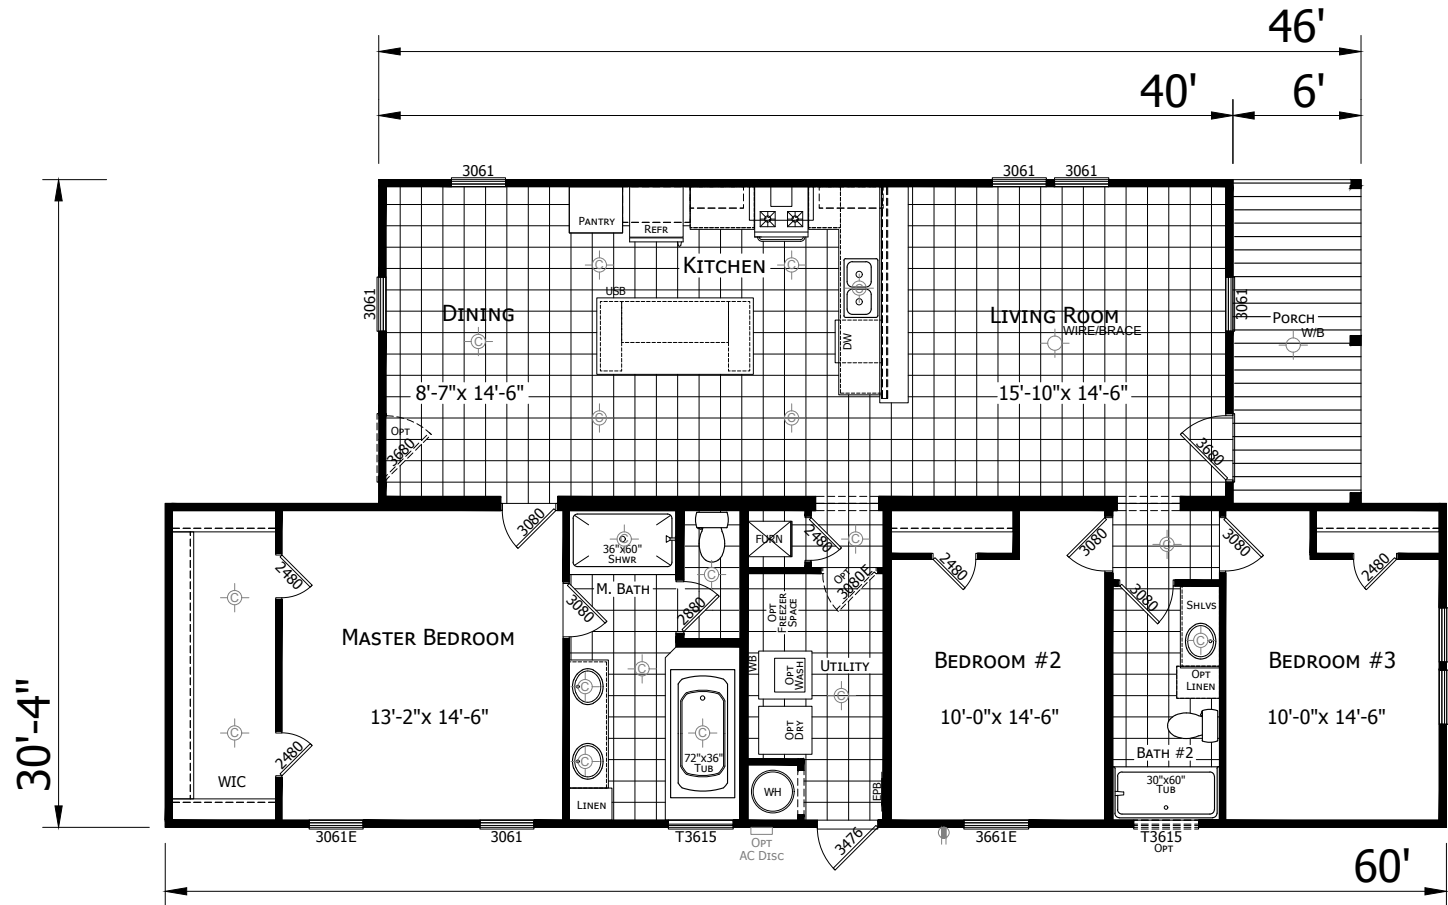

# Lubbock

Innovation Series - Multi Section

1,517 SQ. FT. (Approximate) 3 Bedrooms, 2 Baths

Last Updated: 5-11-21

**FACTORY EXPO HOME CENTERS**  
 3401 W. Corsicana Hwy  
 Athens, Texas 75751

**FactoryExpoDirect.net | 1-800-218-5309**