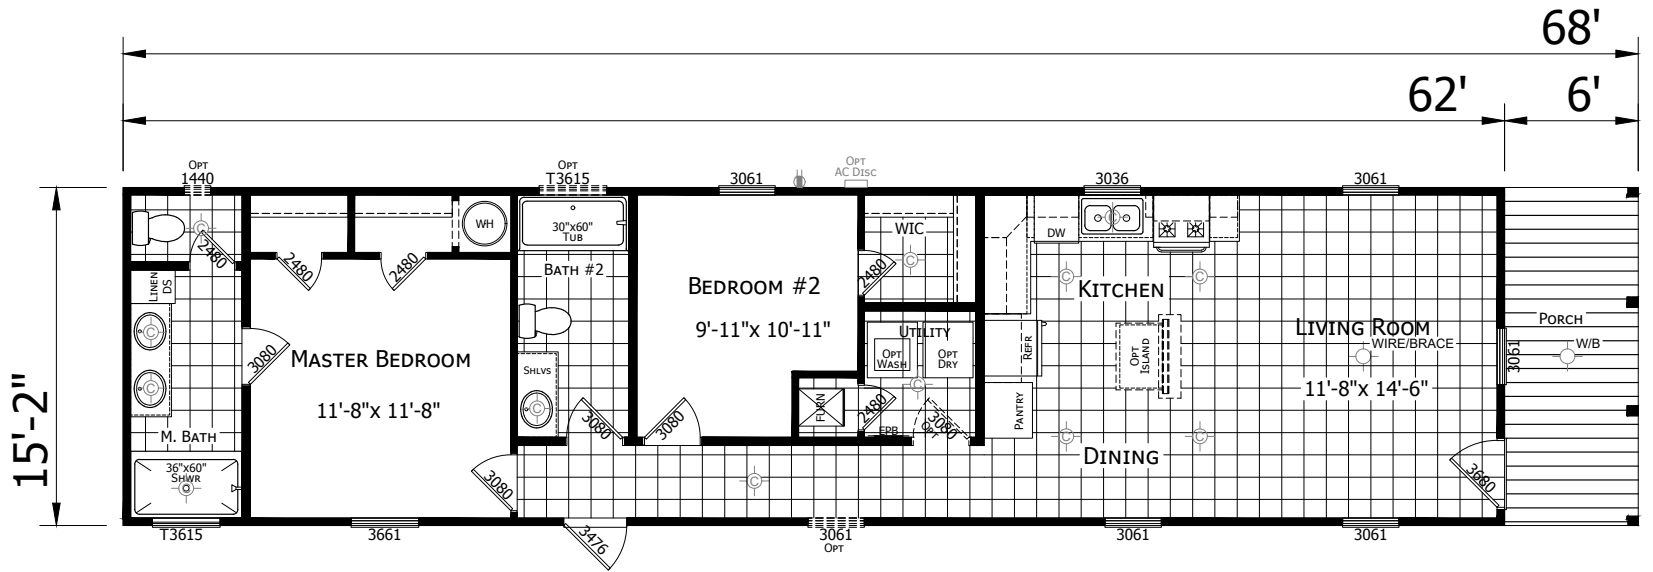

Massey
Innovation Series

Factory Expo
"Factory Direct Pricing" HOME CENTERS

Single Section
2 Bedroom, 2 Bath
Approx. 1,031 Sq. Ft.

Last Updated 5-7-20

3401 W. Corsicana Highway, Athens, TX 75751

1-800-218-5309