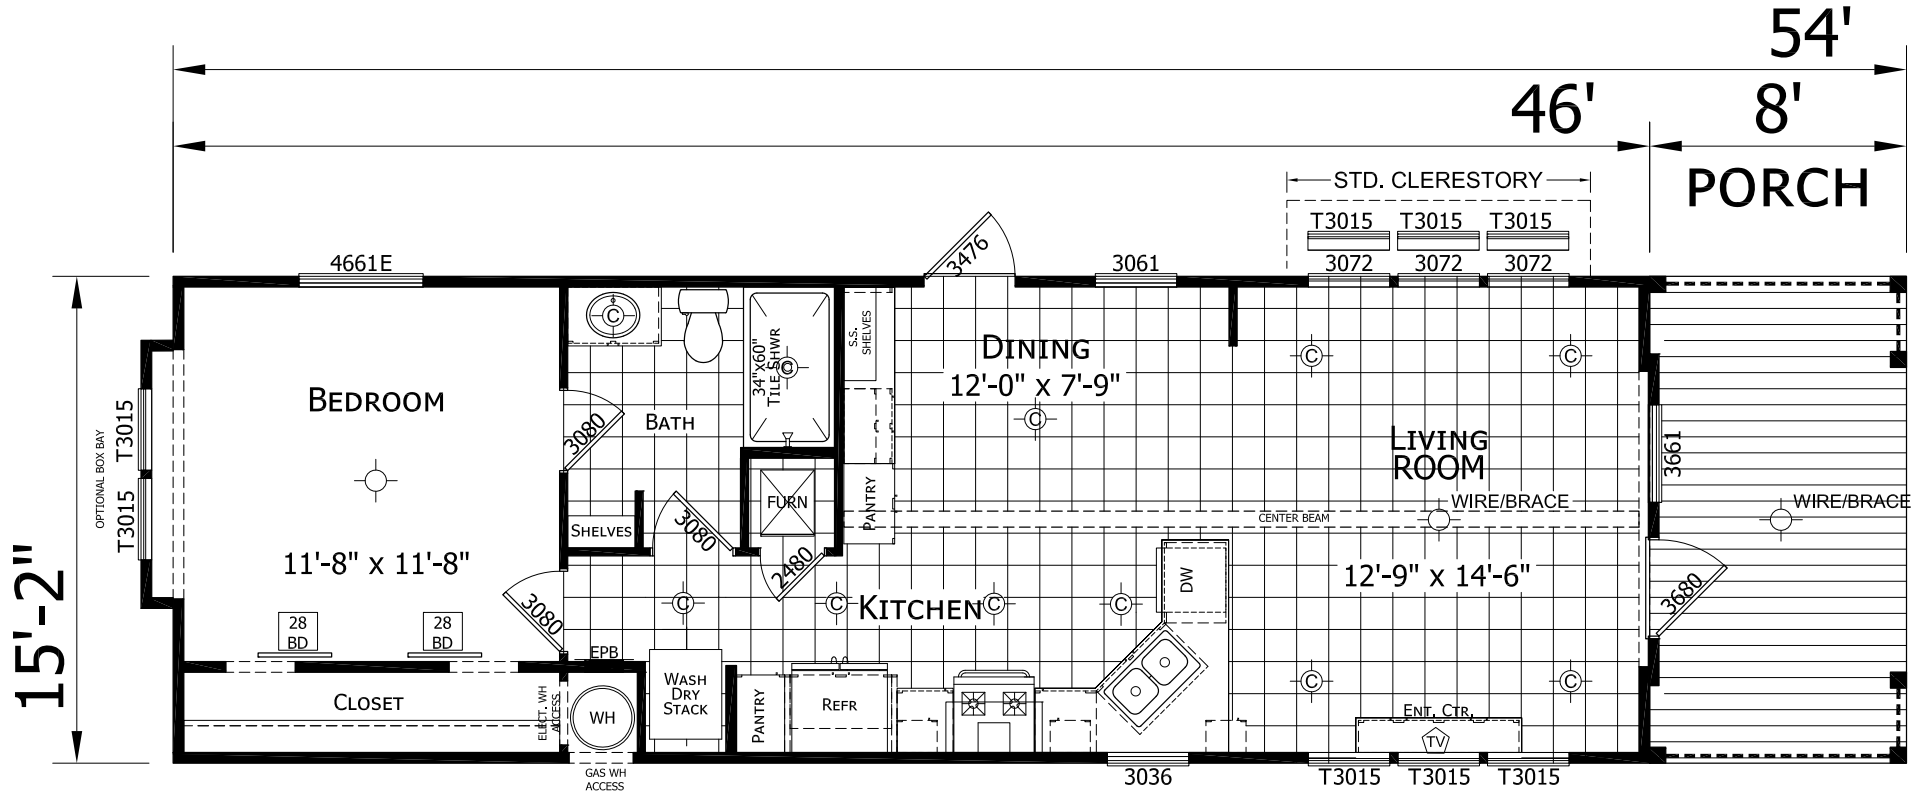

Navarro

Diamond Series

698 SQ. FT. (Approximate) 1 Bedroom, 1 Bath

Last Updated: 6-23-21

FACTORY EXPO HOME CENTERS
 3401 W. Corsicana Hwy
 Athens, Texas 75751

FactoryExpoDirect.net | 1-800-218-5309

IMPORTANT: Alta Cima Corp reserves the right to modify, cancel or substitute products or features of this event at any time without prior notice or obligation. Pictures and other promotional materials are representative and may depict or contain floor plans, square footages, elevations, options, upgrades, extra design features, decorations, floor coverings, specialty light fixtures, custom paint and wall coverings, window treatments, landscaping, sound and alarm systems, furnishings, appliances, and other designer/decorator features and amenities that are not included as part of the home and/or may not be available at all locations. Home, pricing and community information is subject to change, and homes to prior sale, at any time without notice or obligation. ©2020 Alta Cima Corp. All rights reserved.