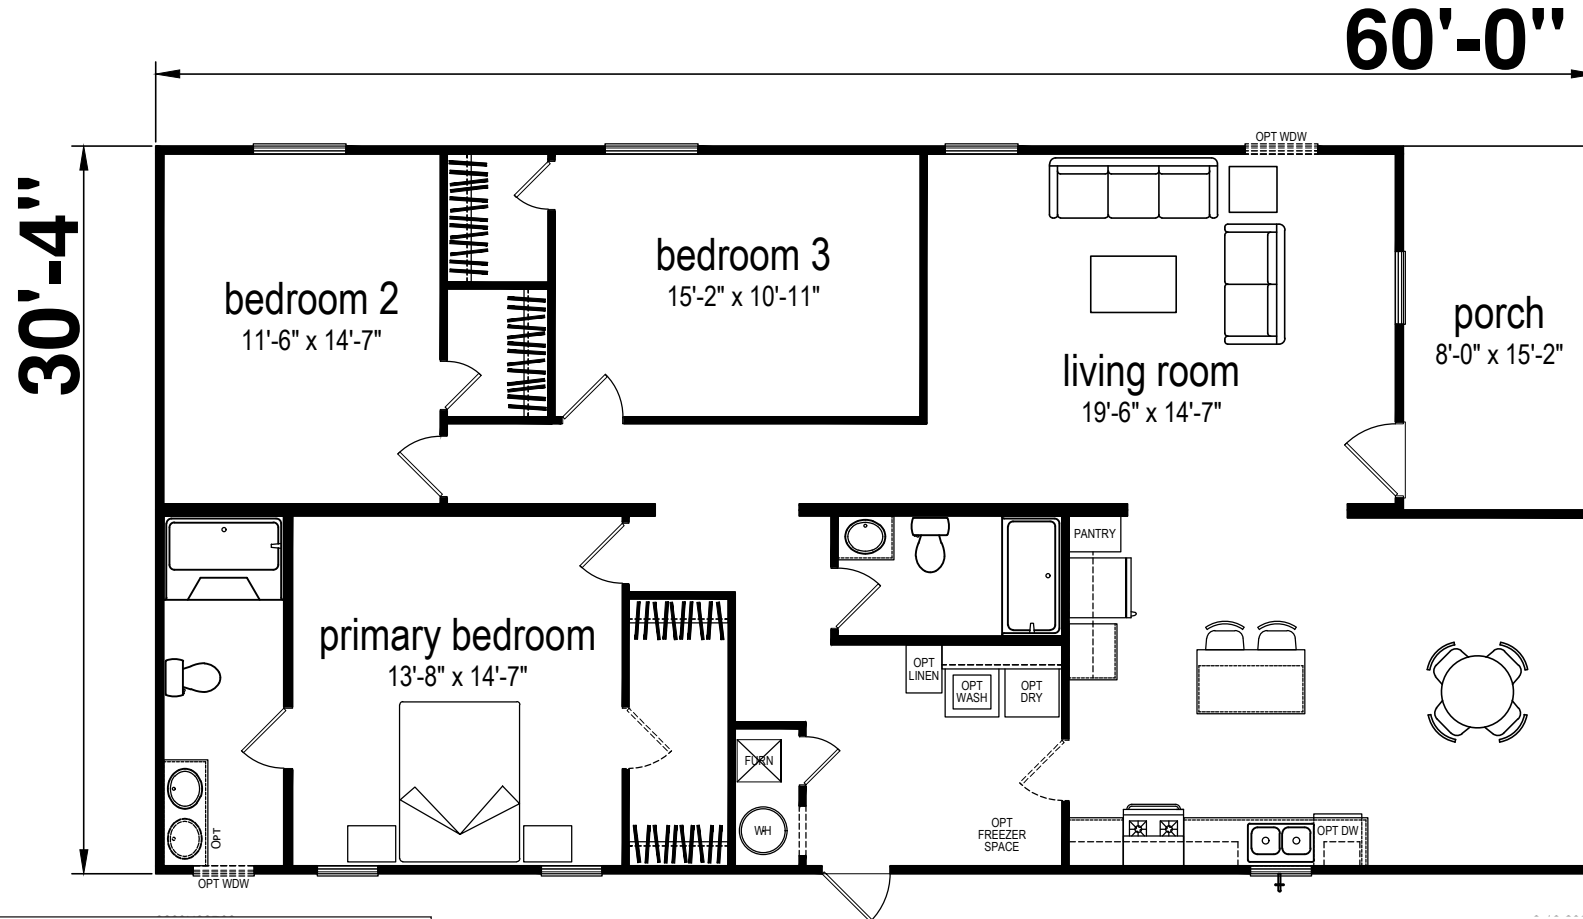

**Nolan**  
Prime Series

1820 SQ. FT. (Approximate) 3 Bedroom, 2 Bath

Last Updated: 10-3-24

**CHAMPION HOMES CENTER**  
3401 W. Corsicana Hwy  
Athens, Texas 75751

**FactoryExpoDirect.net | 1-800-218-5309**